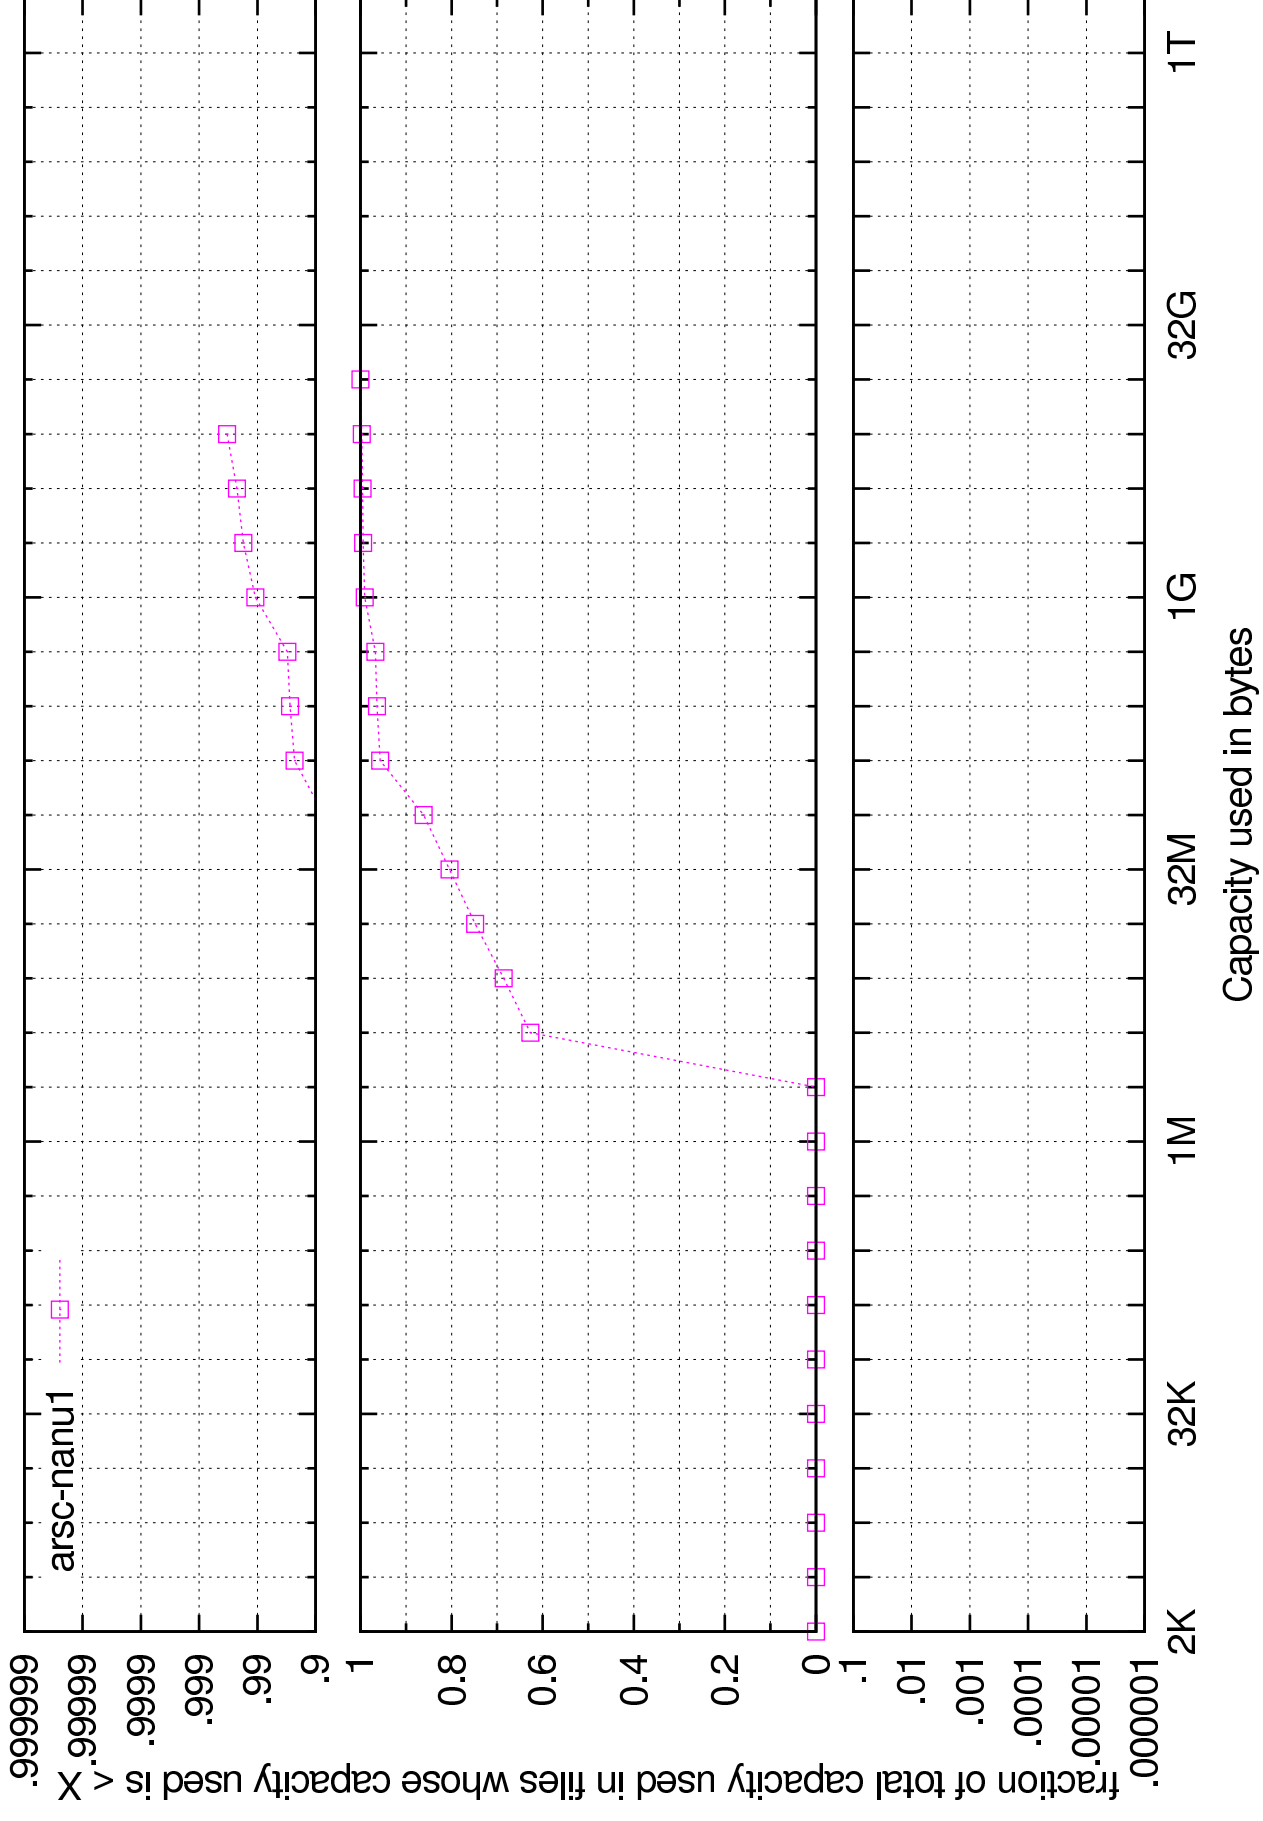

atime-files-cdf.ep

capused-bytes-cdf.ep

capused-files-cdf.ep

fraction of files whose capacity used is > X

Capacity used in bytes

citime-bytes-cdf.ep

ctime-files-cdf.ep

dirents-dirs-cdf.ep

dirents-entries-cdf.ep

dirkb-bytes-cdf.ep

dirkb-dirs-cdf.ep

filesize-bytes-cdf.eps

filesize-files-cdf.ep

mtime-bytes-cdf.ep

fraction of total size whose age is < X

arsc-nanu1