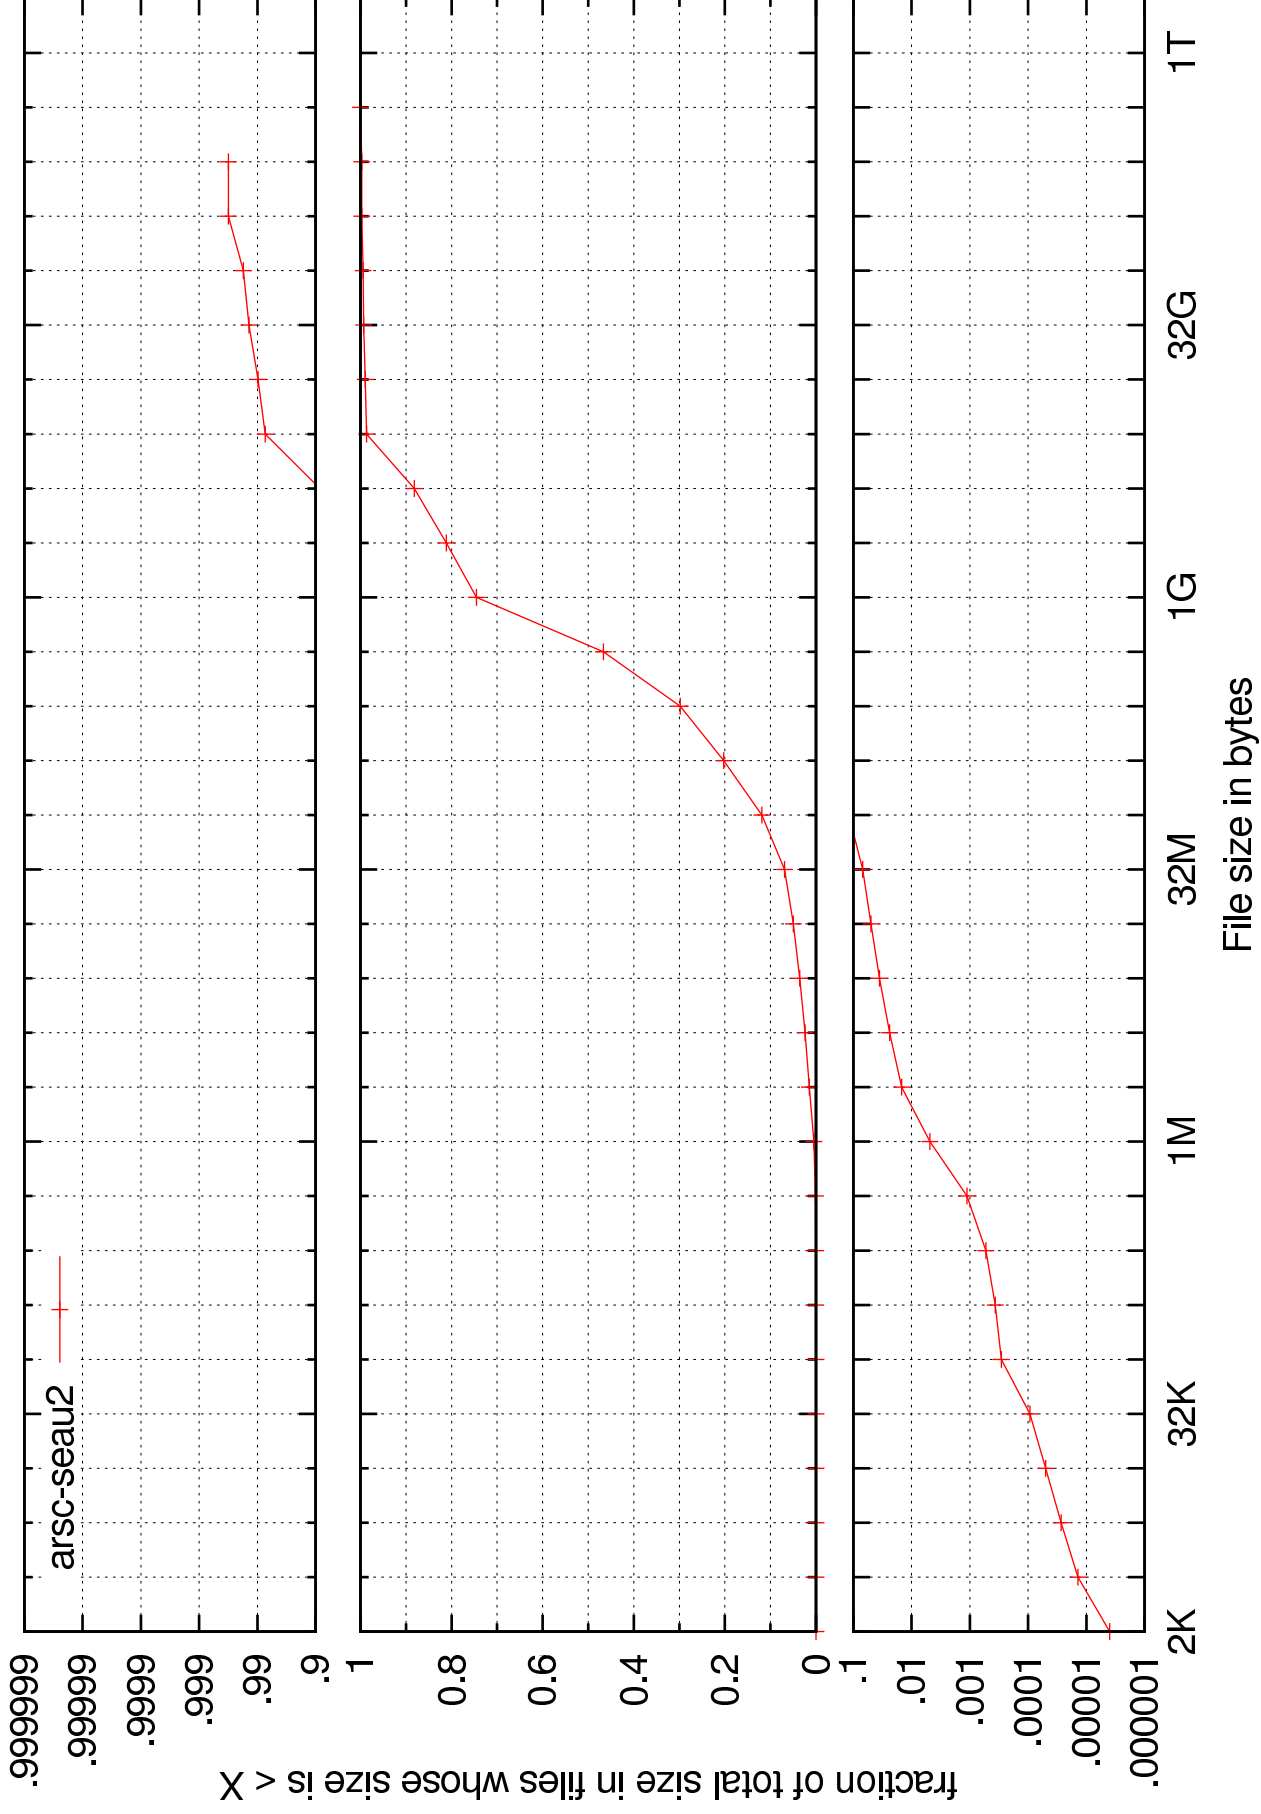

filesize-bytes-cdf.eps

filesize-files-cdf.ep

mtime-bytes-cdf.ep

fraction of total size whose age is < X

arsc-seau2

mtime in days

mtime-files-cdf.eps

neg-bytes-cdf.ep