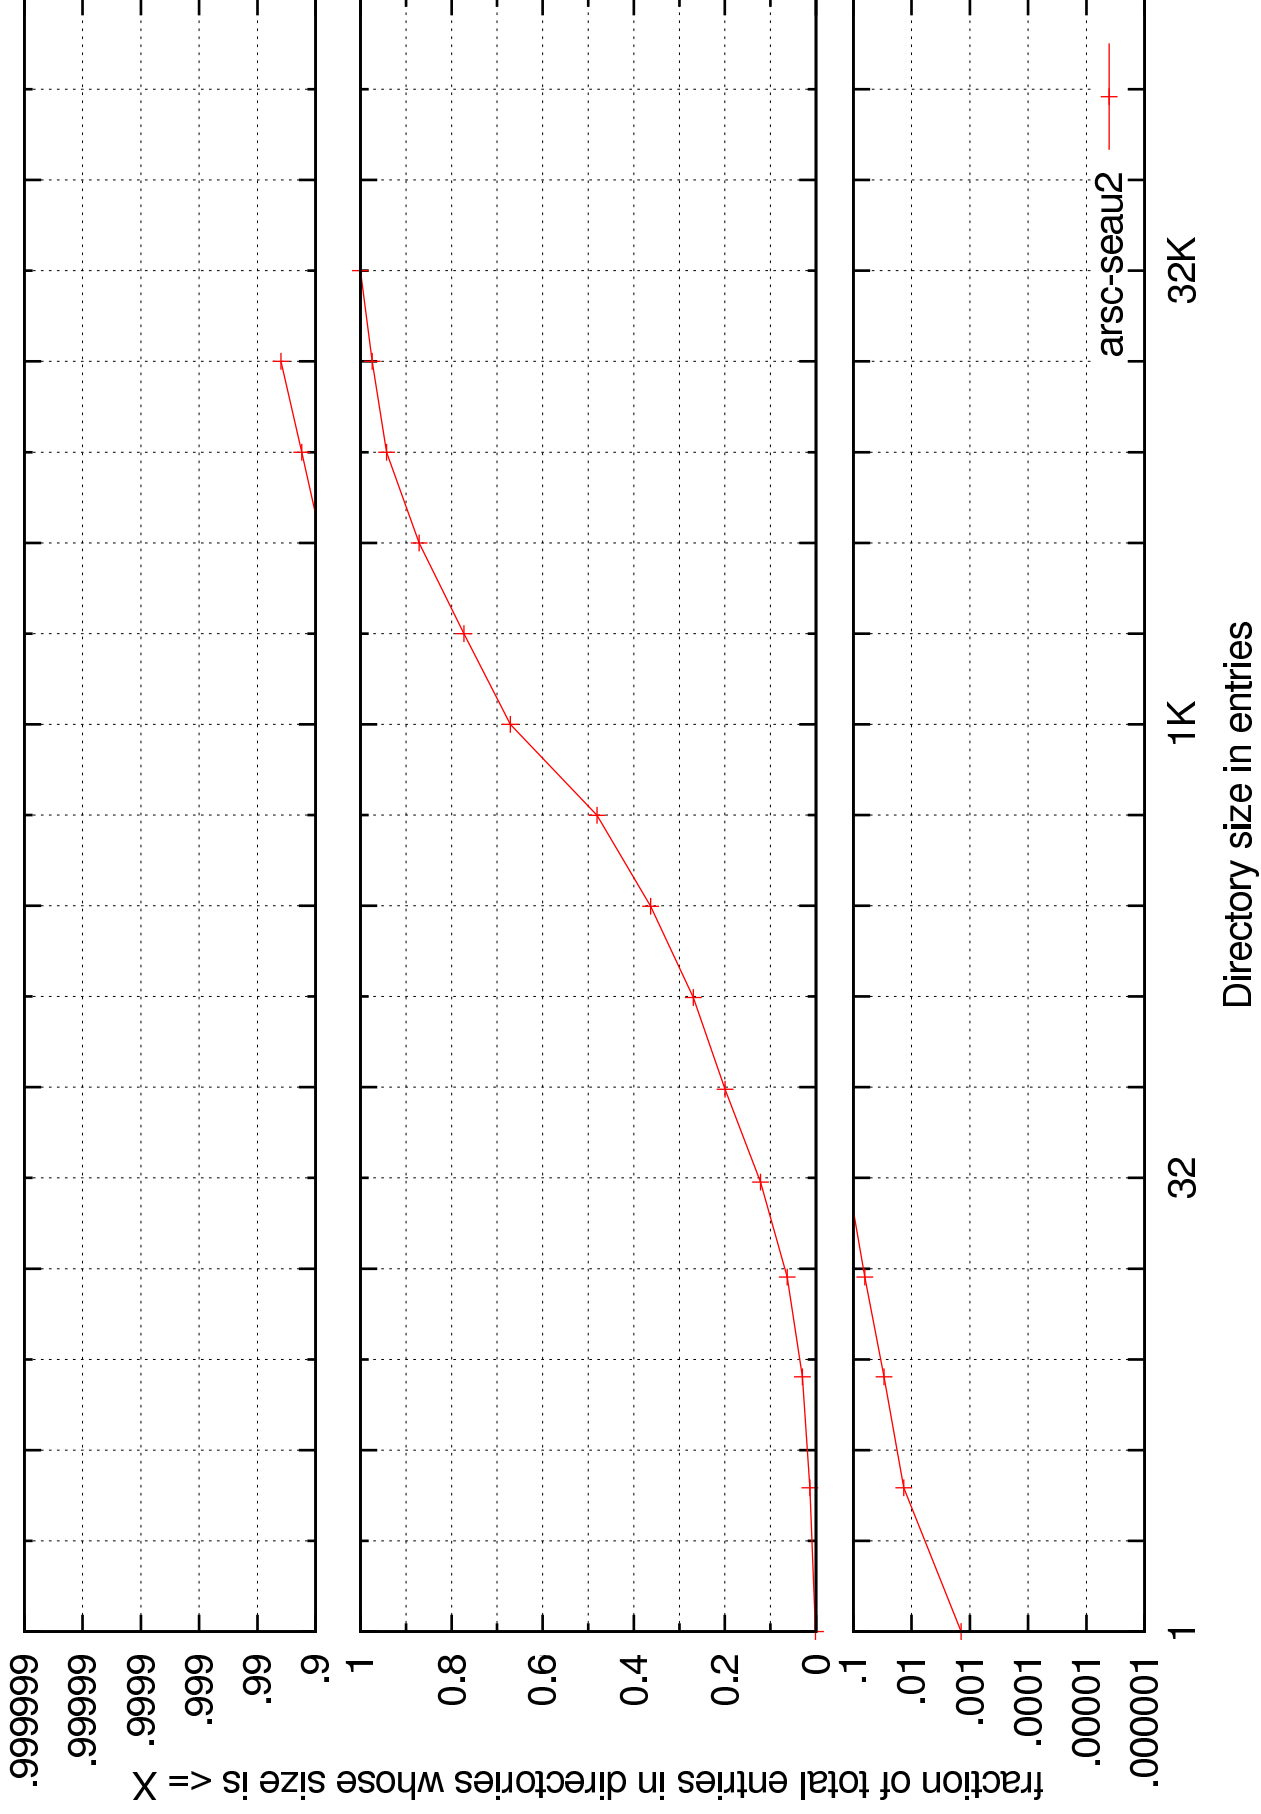

dirents-entries-cdf.ep