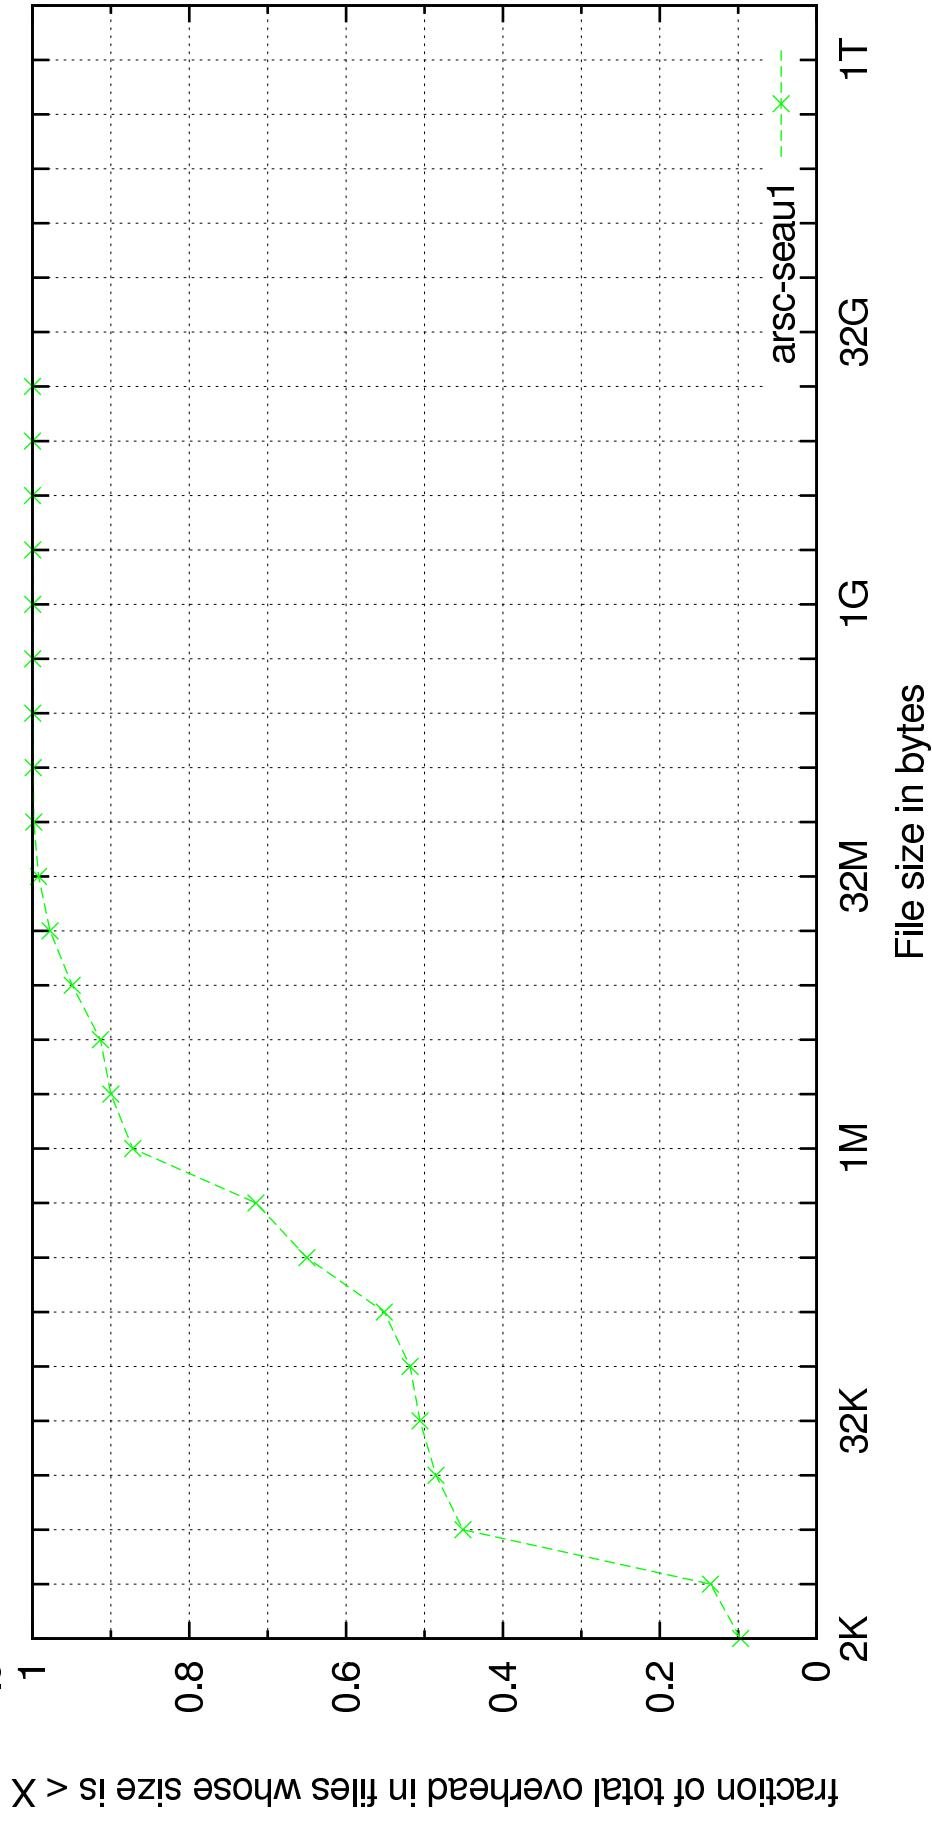

fraction of total overhead in files whose size is < X