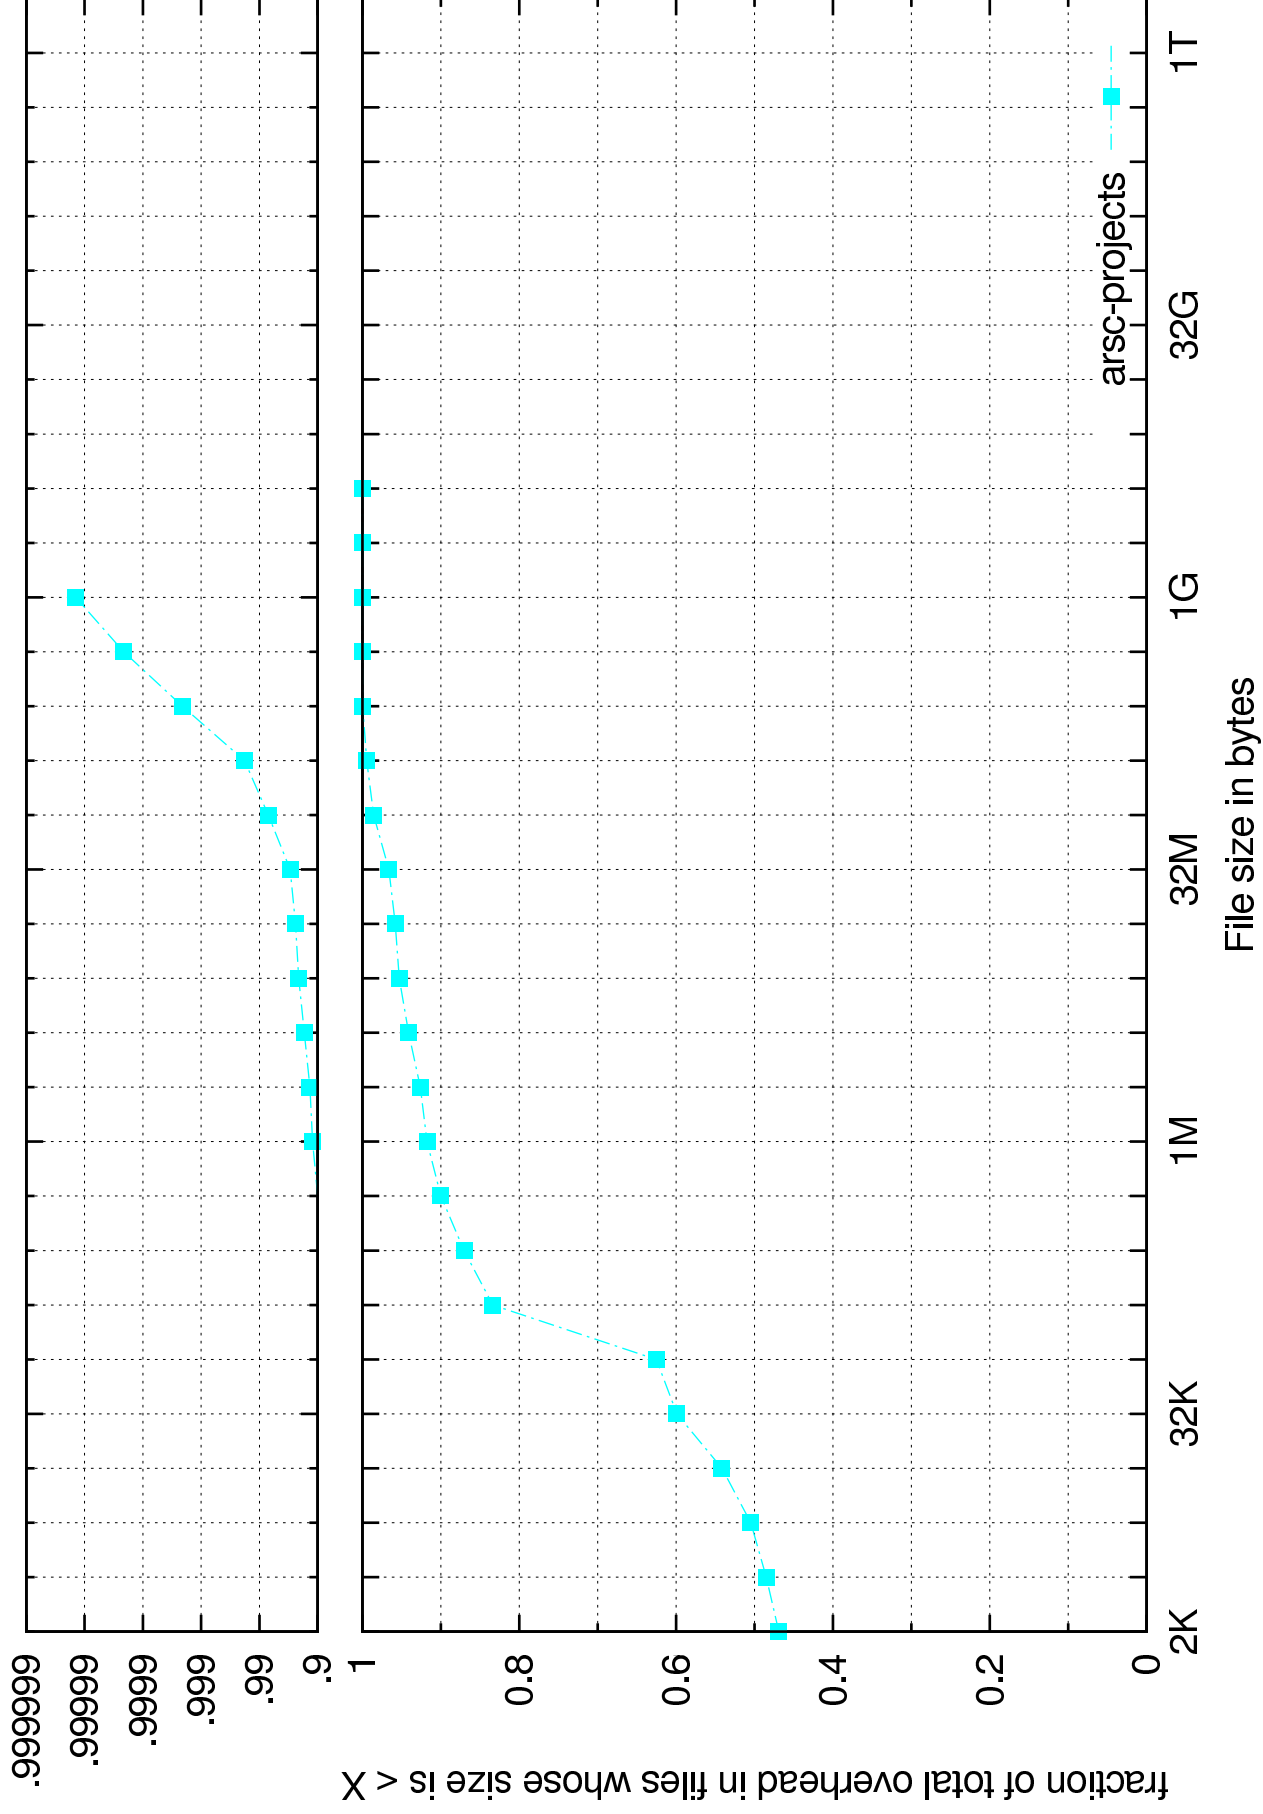

fraction of negative overhead files whose file size is $\leq X$

pos-bytes-cdf.eps