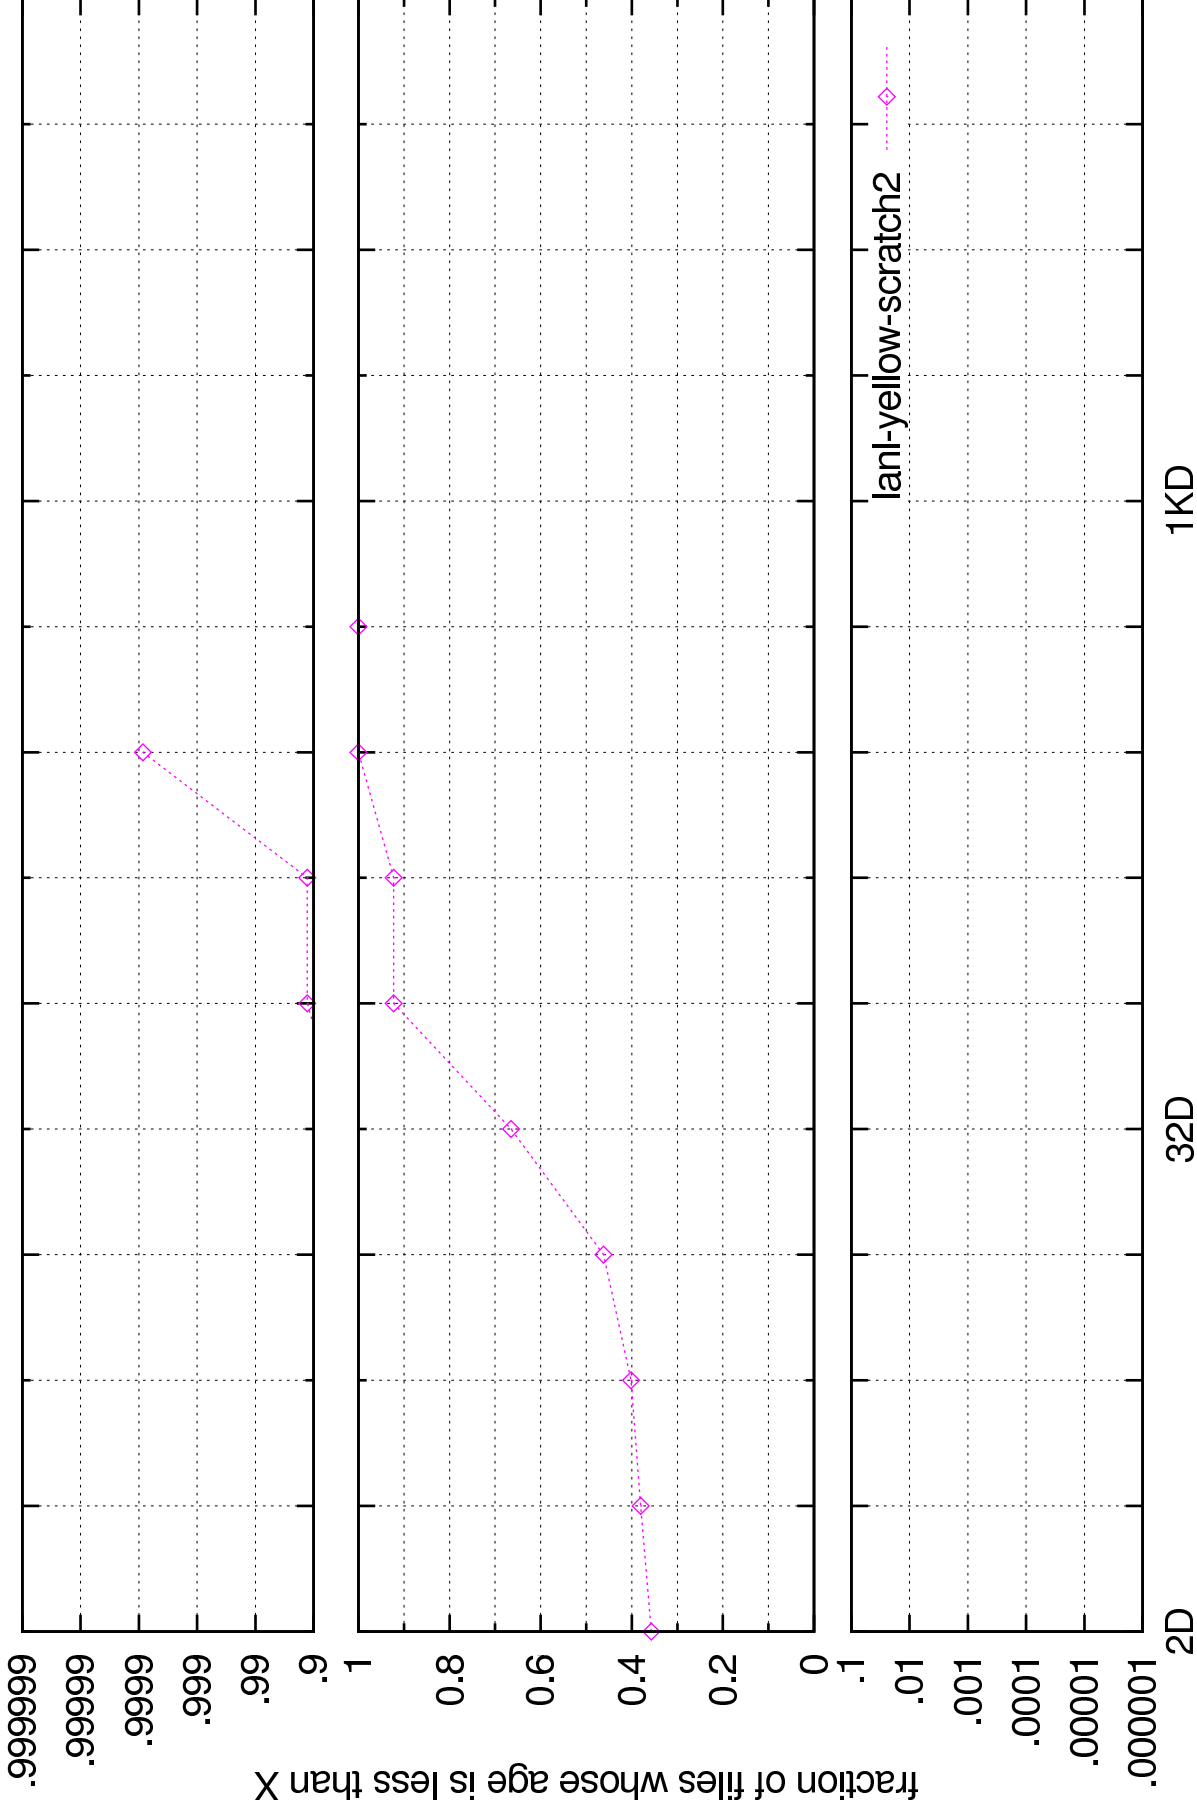

atime-bytes-cdf.ep

2D 32D 1KD
access time in days

atime-files-cdf.ep

capused-bytes-cdf.ep

capused-files-cdf.ep

fraction of files whose capacity used is > X

lanl-yellow-scratch2

Capacity used in bytes

citime-bytes-cdf.ep

ctime-files-cdf.ep

dirents-dirs-cdf.ep

fraction of directories whose size is $\leq X$

lanl-yellow-scratch2

Directory size in entries

dirents-entries-cdf.ep

dirkb-bytes-cdf.ep