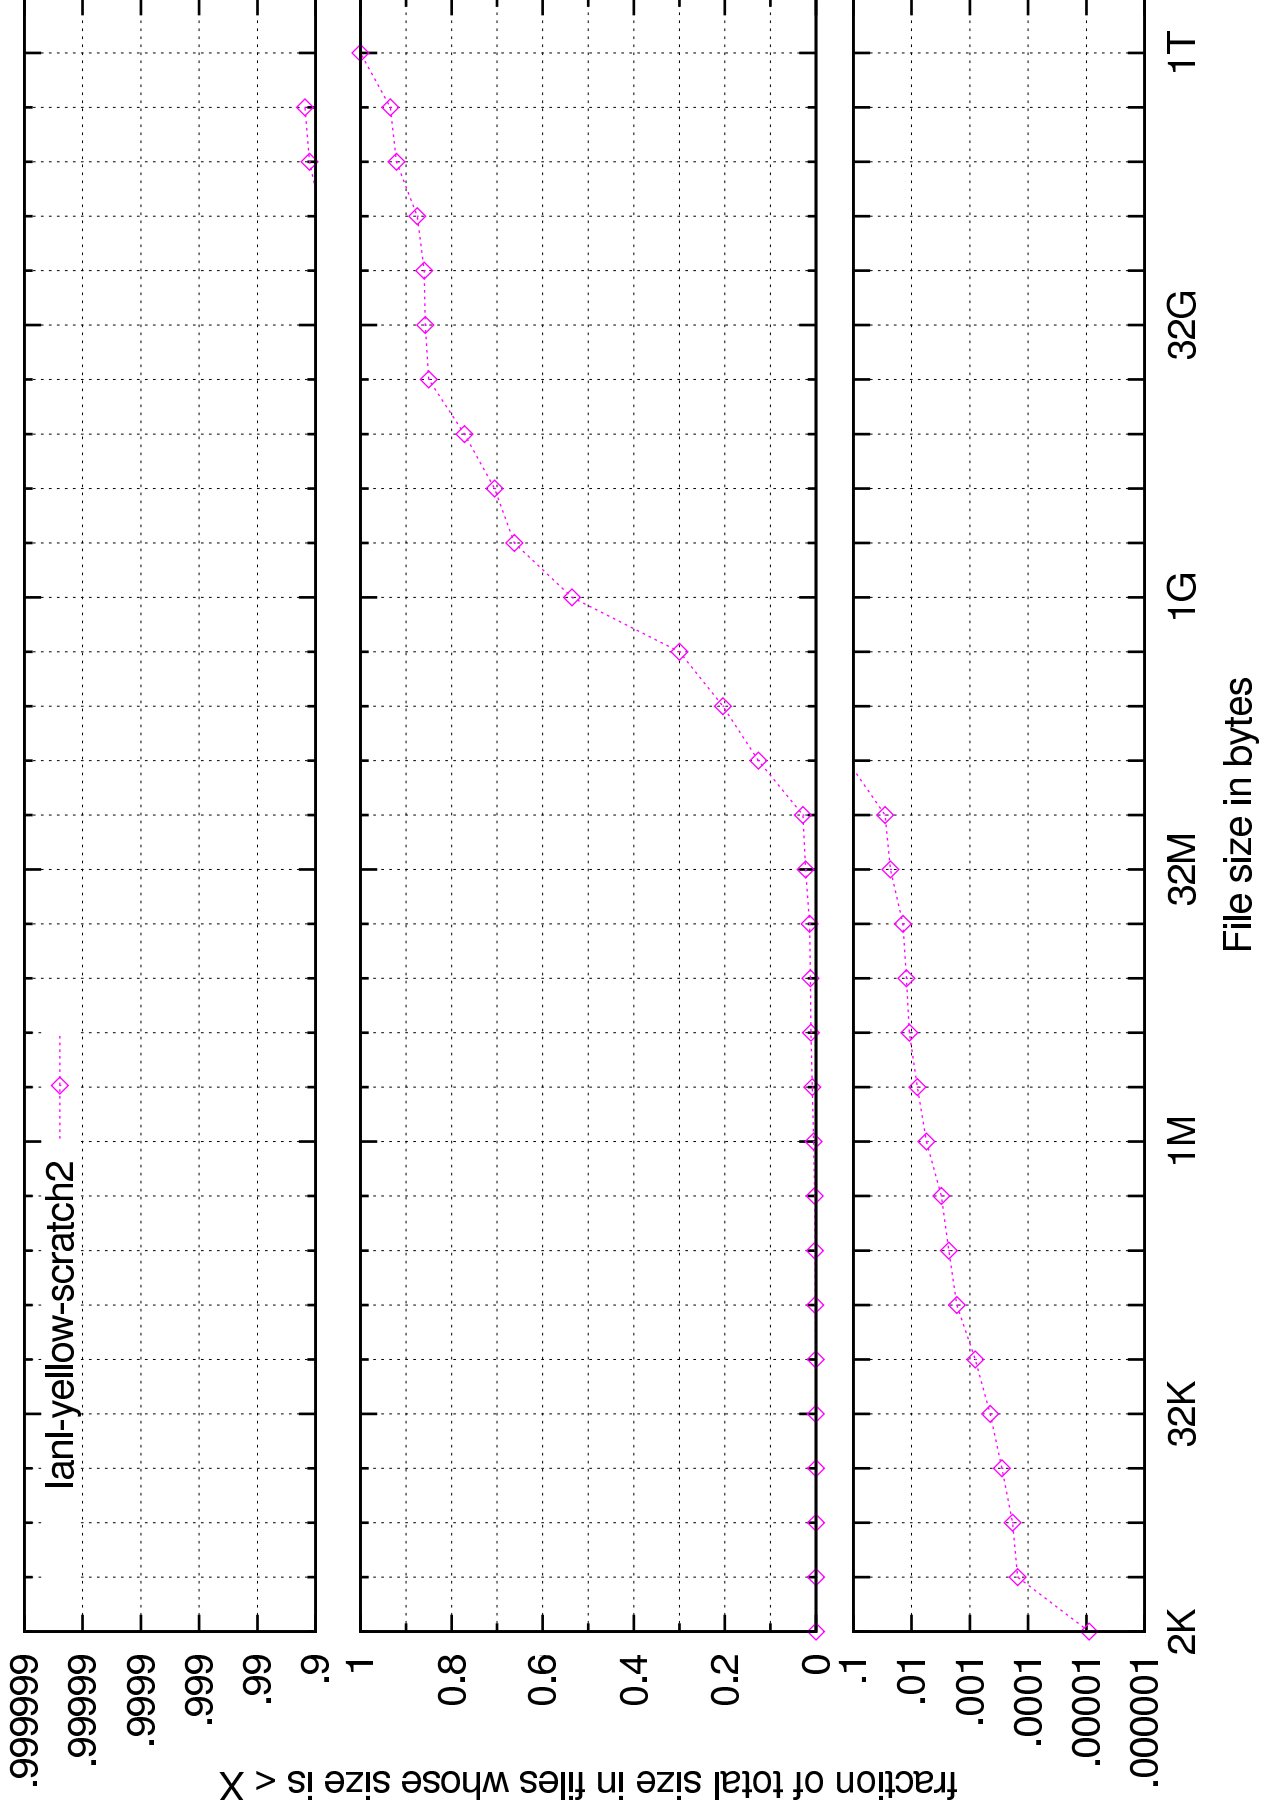

atime-bytes-cdf.ep

2D 32D 1KD
access time in days

atime-files-cdf.ep

capused-bytes-cdf.ep

capused-files-cdf.ep

fraction of files whose capacity used is > X

lanl-yellow-scratch2

Capacity used in bytes

citime-bytes-cdf.ep

ctime-files-cdf.ep

dirents-dirs-cdf.ep

fraction of directories whose size is $\leq X$

lanl-yellow-scratch2

Directory size in entries

dirents-entries-cdf.ep

dirkb-bytes-cdf.ep

dirkb-dirs-cdf.ep

filesize-bytes-cdf.eps

filesize-files-cdf.ep

mtime-bytes-cdf.ep

fraction of total size whose age is < X

lanl-yellow-scratch2

mtime in days

neg-bytes-cdf.ep