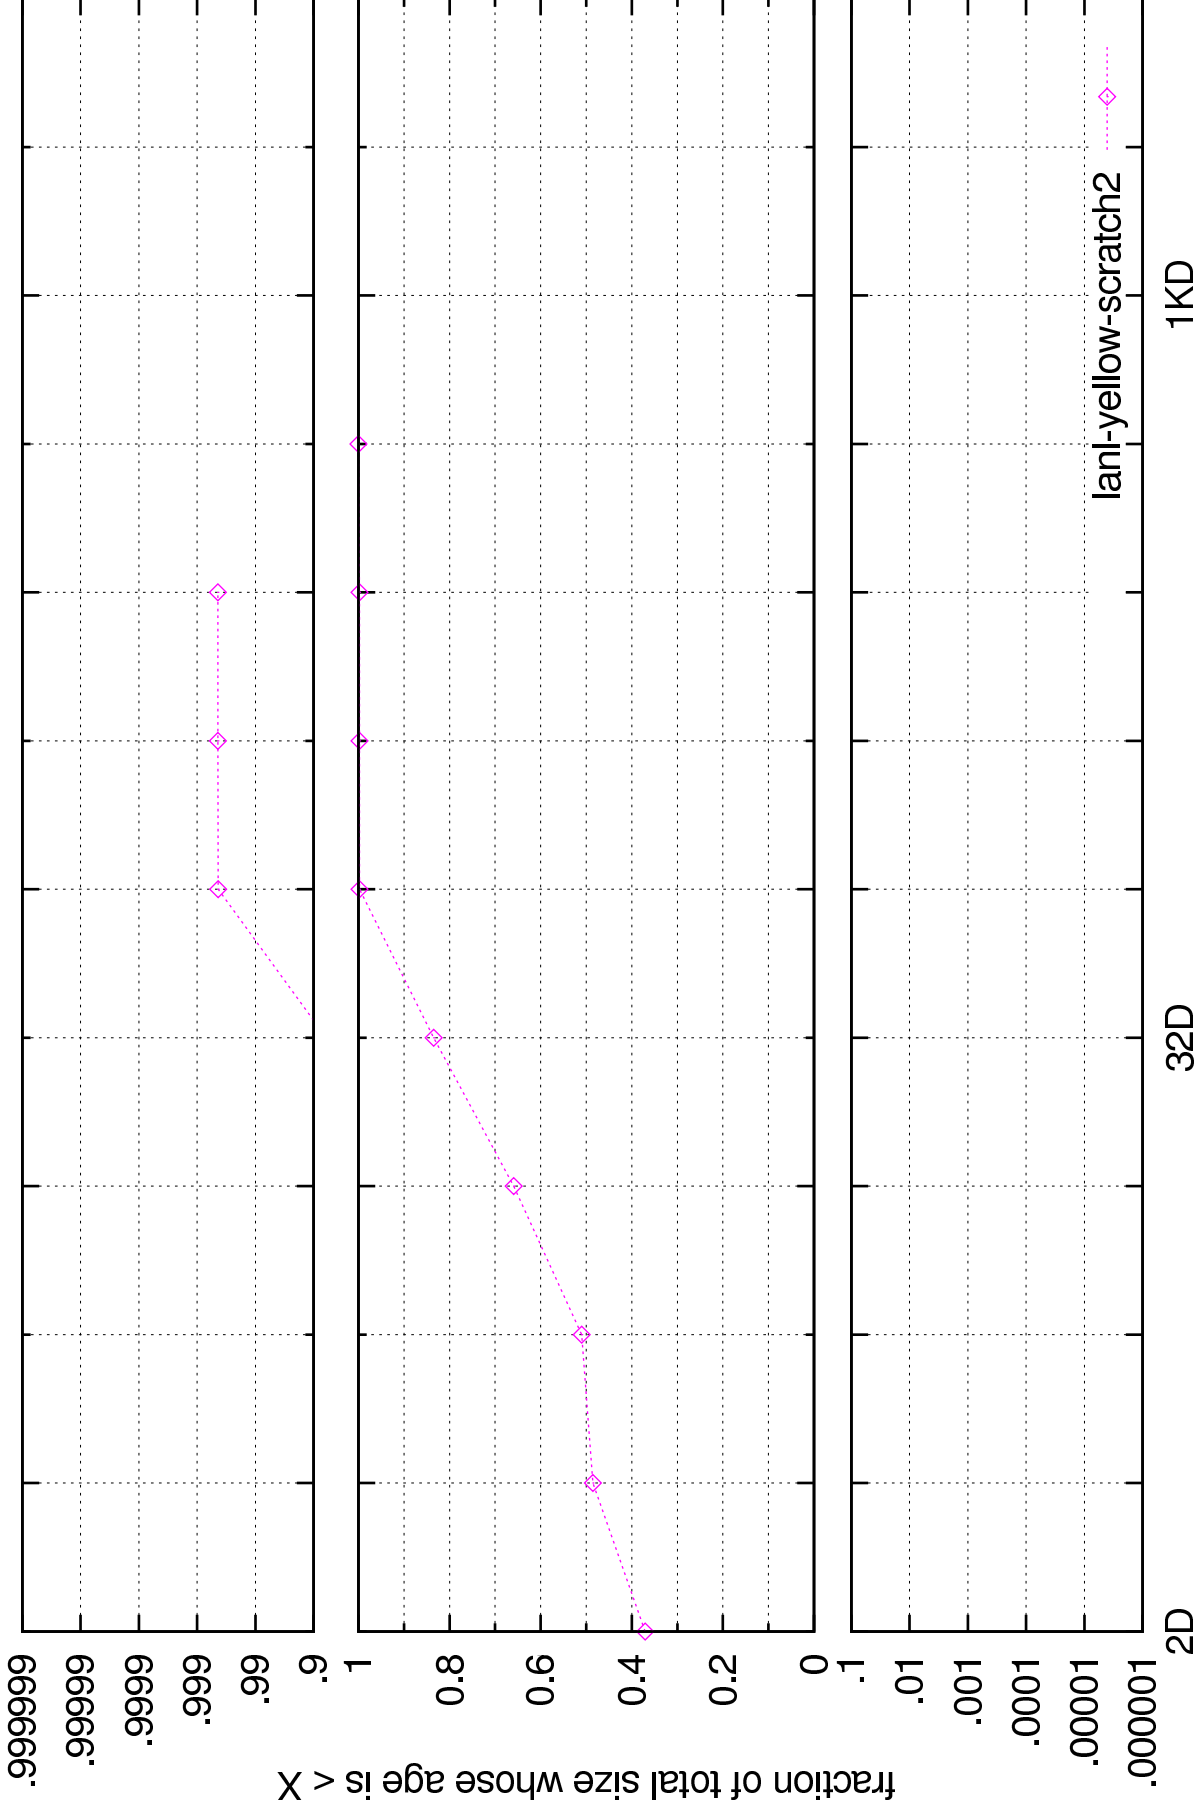

atime-bytes-cdf.ep

2D 32D 1KD
access time in days

atime-files-cdf.ep

capused-bytes-cdf.ep

capused-files-cdf.ep

fraction of files whose capacity used is > X

lanl-yellow-scratch2

Capacity used in bytes

citime-bytes-cdf.ep

ctime-files-cdf.ep

dirents-dirs-cdf.ep

fraction of directories whose size is $\leq X$

lanl-yellow-scratch2

Directory size in entries

dirents-entries-cdf.ep

dirkb-bytes-cdf.ep

dirkb-dirs-cdf.ep

filesize-bytes-cdf.eps

filesize-files-cdf.ep

mtime-bytes-cdf.ep

fraction of total size whose age is < X

lanl-yellow-scratch2

mtime in days

neg-bytes-cdf.ep