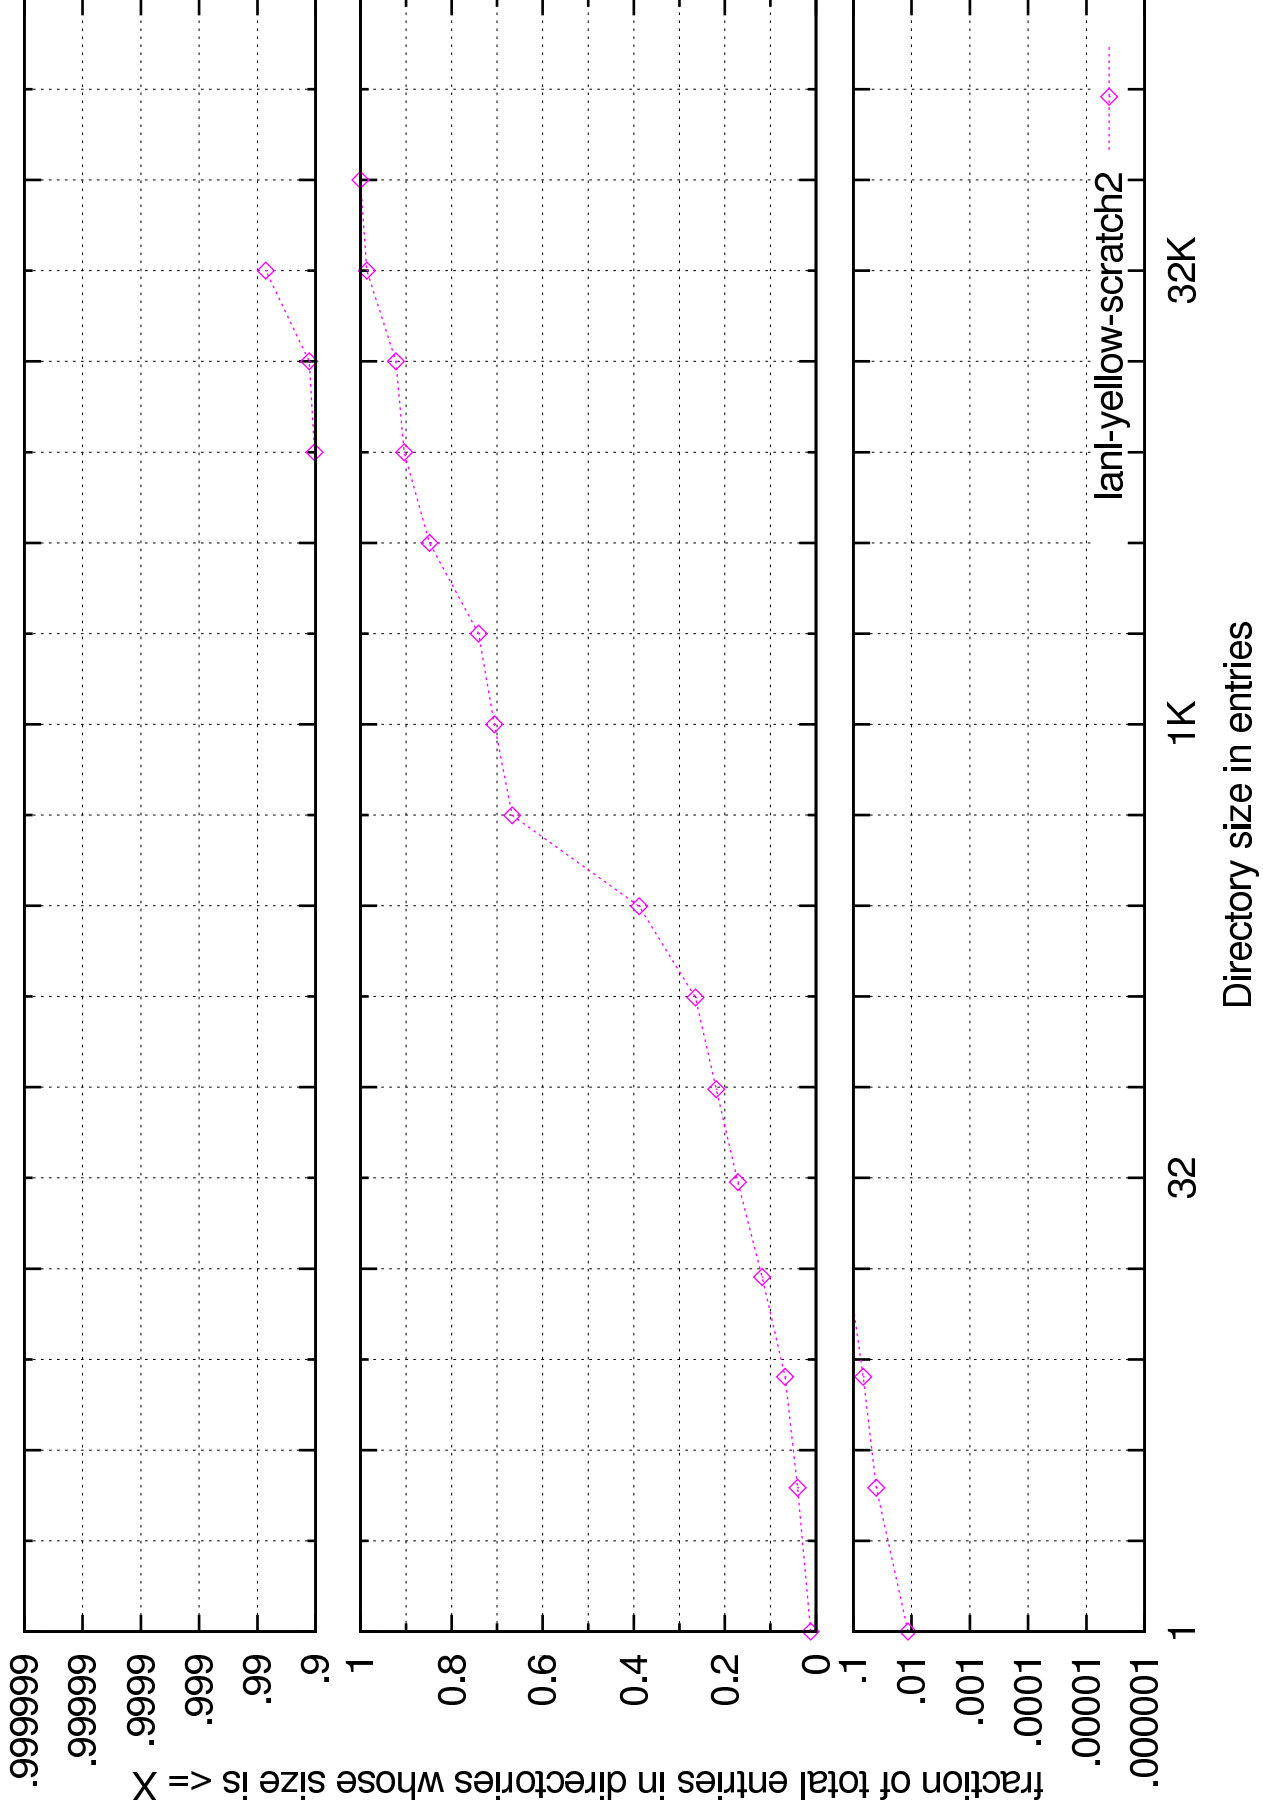

atime-bytes-cdf.ep

2D 32D 1KD
access time in days

atime-files-cdf.ep

capused-bytes-cdf.ep

capused-files-cdf.ep

fraction of files whose capacity used is > X

lanl-yellow-scratch2

Capacity used in bytes

citime-bytes-cdf.ep

ctime-files-cdf.ep

dirents-dirs-cdf.ep

fraction of directories whose size is $\leq X$

lanl-yellow-scratch2

Directory size in entries

dirents-entries-cdf.ep

dirkb-bytes-cdf.ep

dirkb-dirs-cdf.ep

filesize-bytes-cdf.eps

filesize-files-cdf.ep

mtime-bytes-cdf.ep

fraction of total size whose age is < X

lanl-yellow-scratch2

mtime in days

neg-bytes-cdf.ep