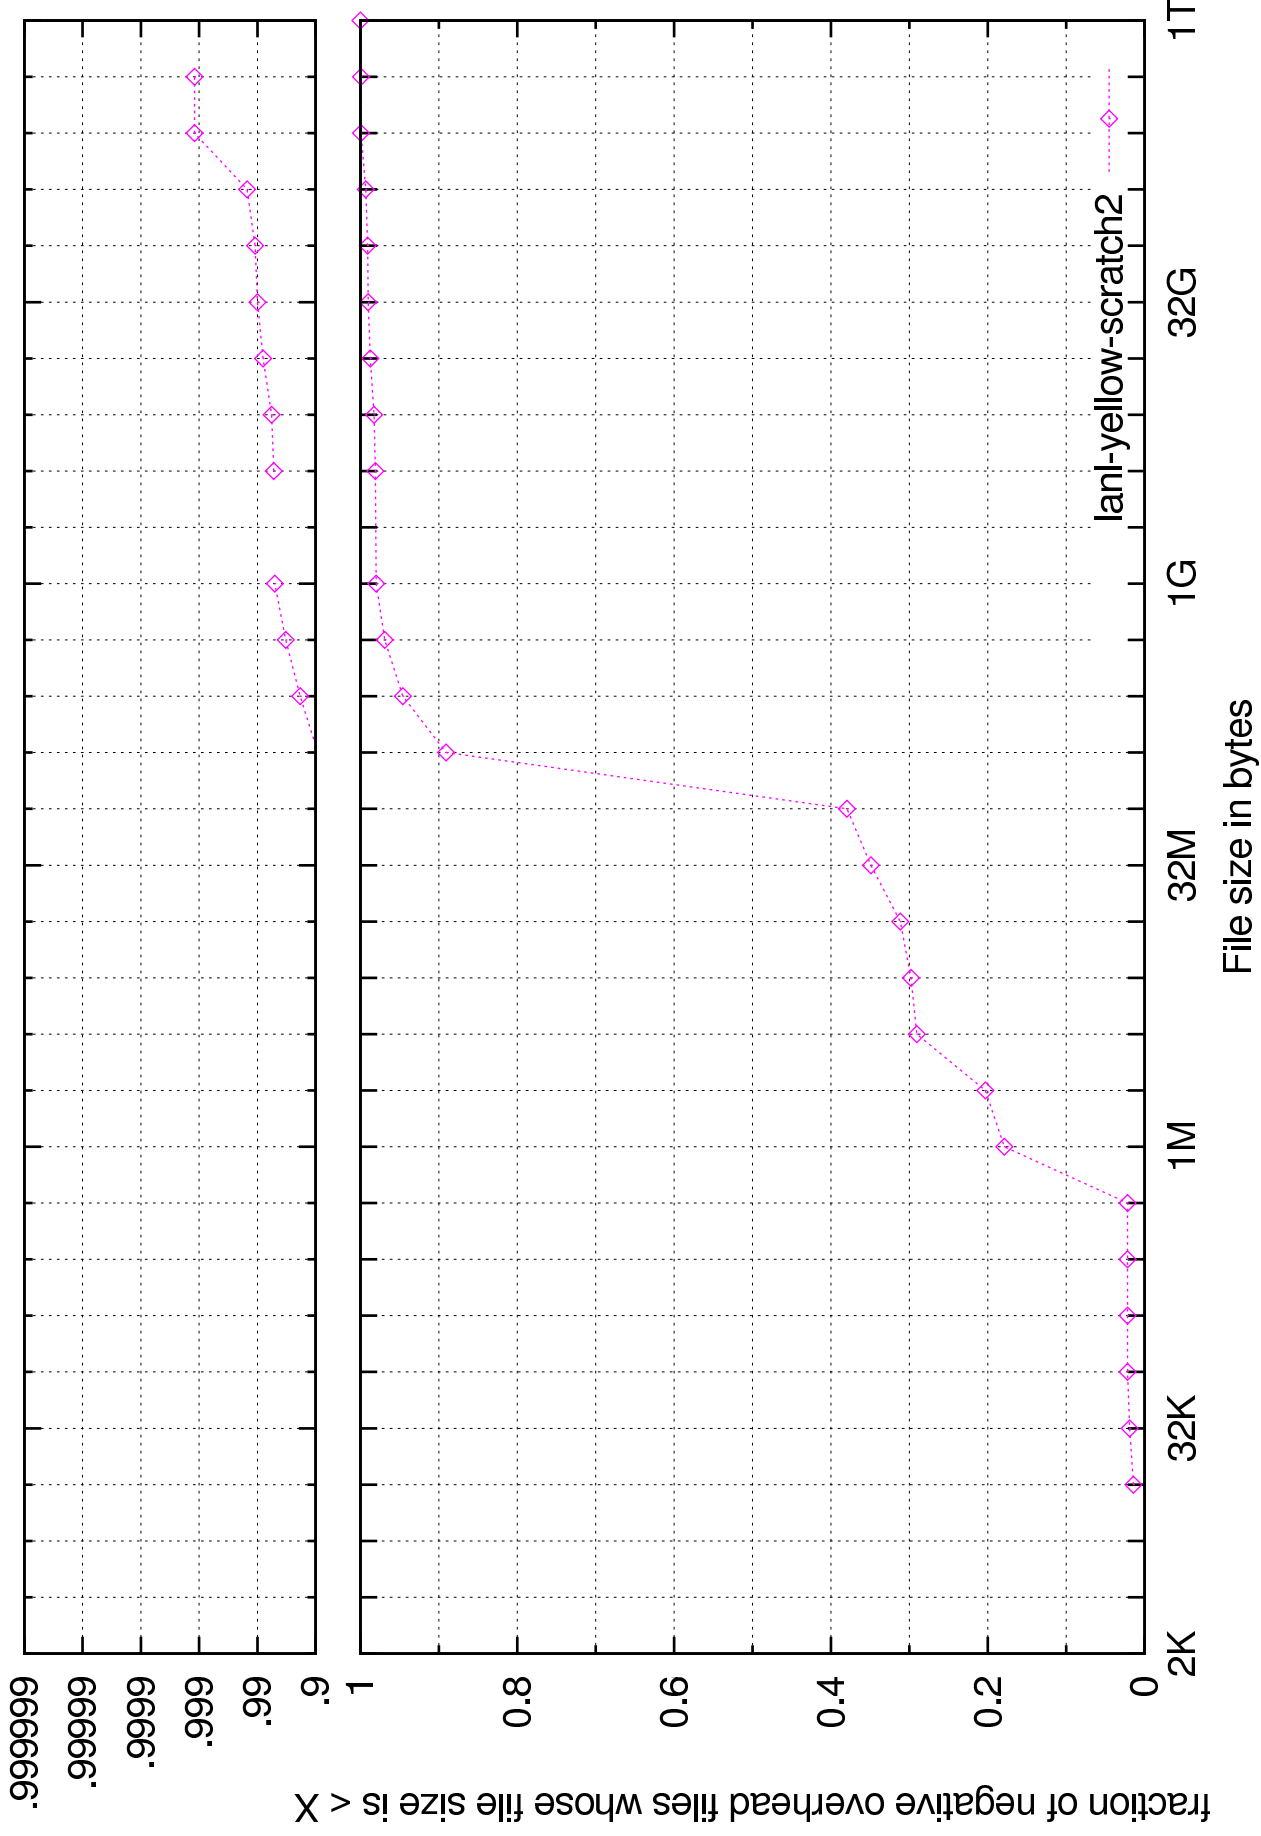

neg-files-cdf.ep