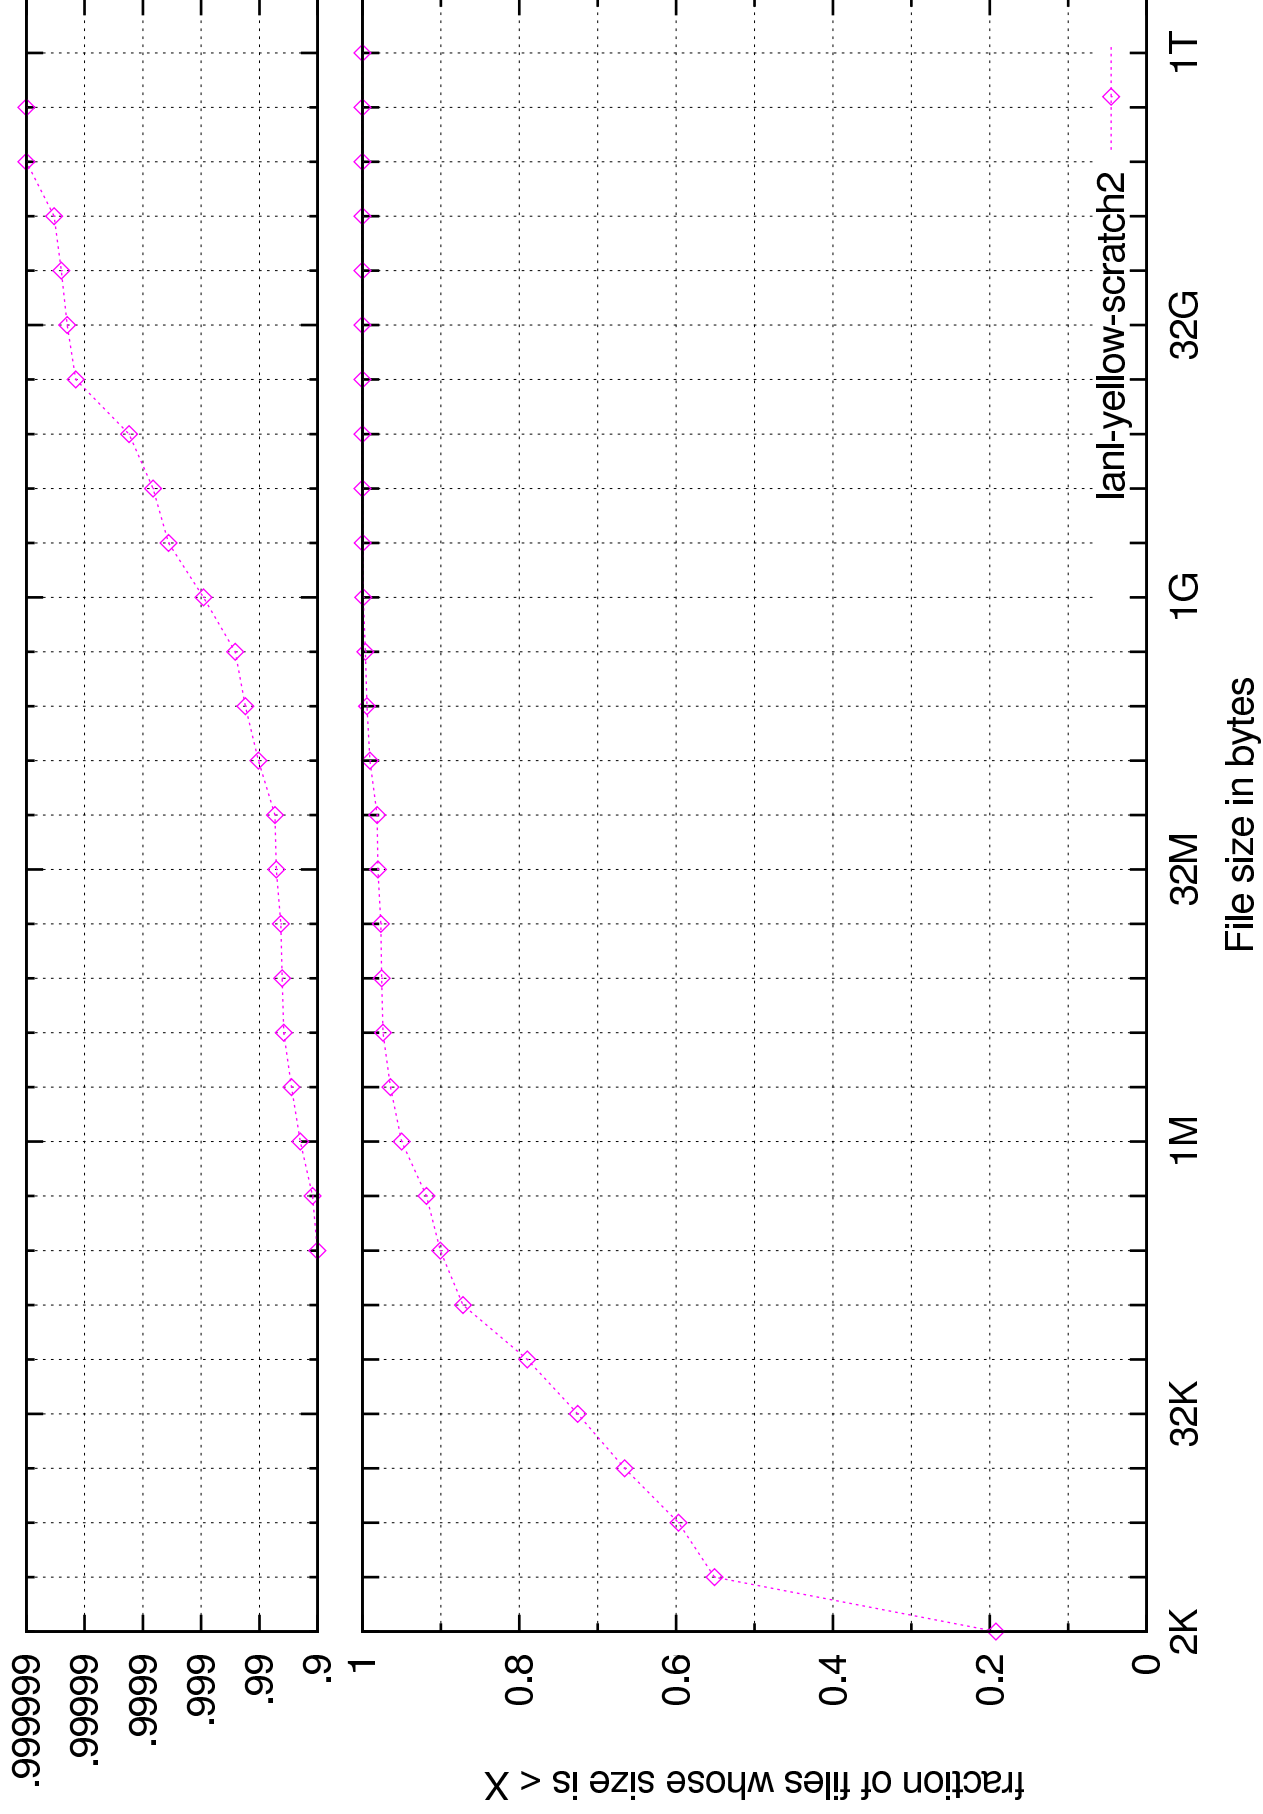

atime-bytes-cdf.ep

2D 32D 1KD
access time in days

atime-files-cdf.ep

capused-bytes-cdf.ep

capused-files-cdf.ep

fraction of files whose capacity used is > X

lanl-yellow-scratch2

Capacity used in bytes

citime-bytes-cdf.ep

ctime-files-cdf.ep

dirents-dirs-cdf.ep

fraction of directories whose size is $\leq X$

lanl-yellow-scratch2

Directory size in entries

dirents-entries-cdf.ep

dirkb-bytes-cdf.ep

dirkb-dirs-cdf.ep

filesize-bytes-cdf.eps

filesize-files-cdf.ep

mtime-bytes-cdf.ep

fraction of total size whose age is < X

lanl-yellow-scratch2

mtime in days

neg-bytes-cdf.ep