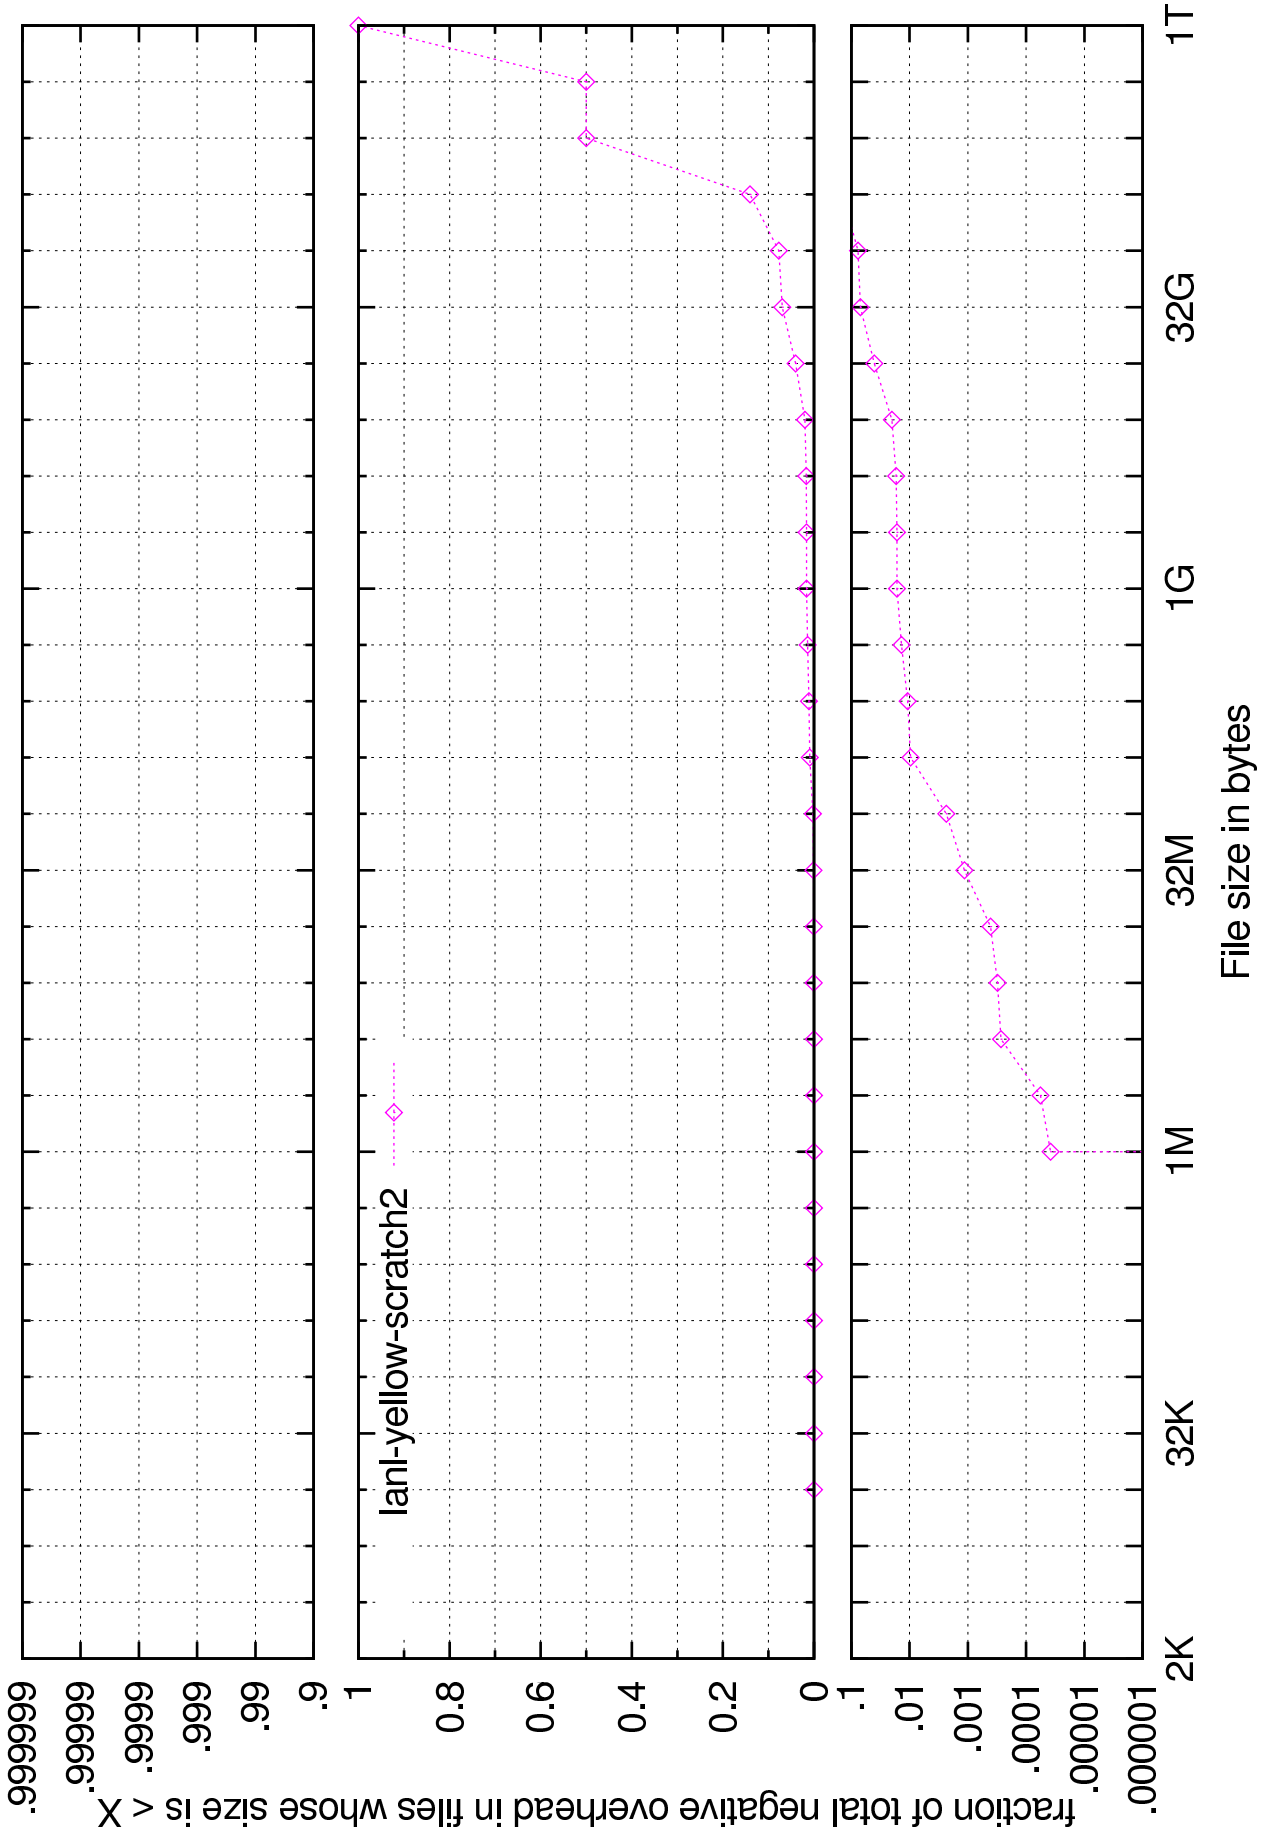

atime-bytes-cdf.ep

2D 32D 1KD
access time in days

atime-files-cdf.ep

capused-bytes-cdf.ep

capused-files-cdf.ep

fraction of files whose capacity used is > X

lanl-yellow-scratch2

Capacity used in bytes

citime-bytes-cdf.ep

ctime-files-cdf.ep

dirents-dirs-cdf.ep

fraction of directories whose size is $\leq X$

lanl-yellow-scratch2

Directory size in entries

dirents-entries-cdf.ep

dirkb-bytes-cdf.ep

dirkb-dirs-cdf.ep

filesize-bytes-cdf.eps

filesize-files-cdf.ep

mtime-bytes-cdf.ep

fraction of total size whose age is < X

lanl-yellow-scratch2

mtime in days

neg-bytes-cdf.ep