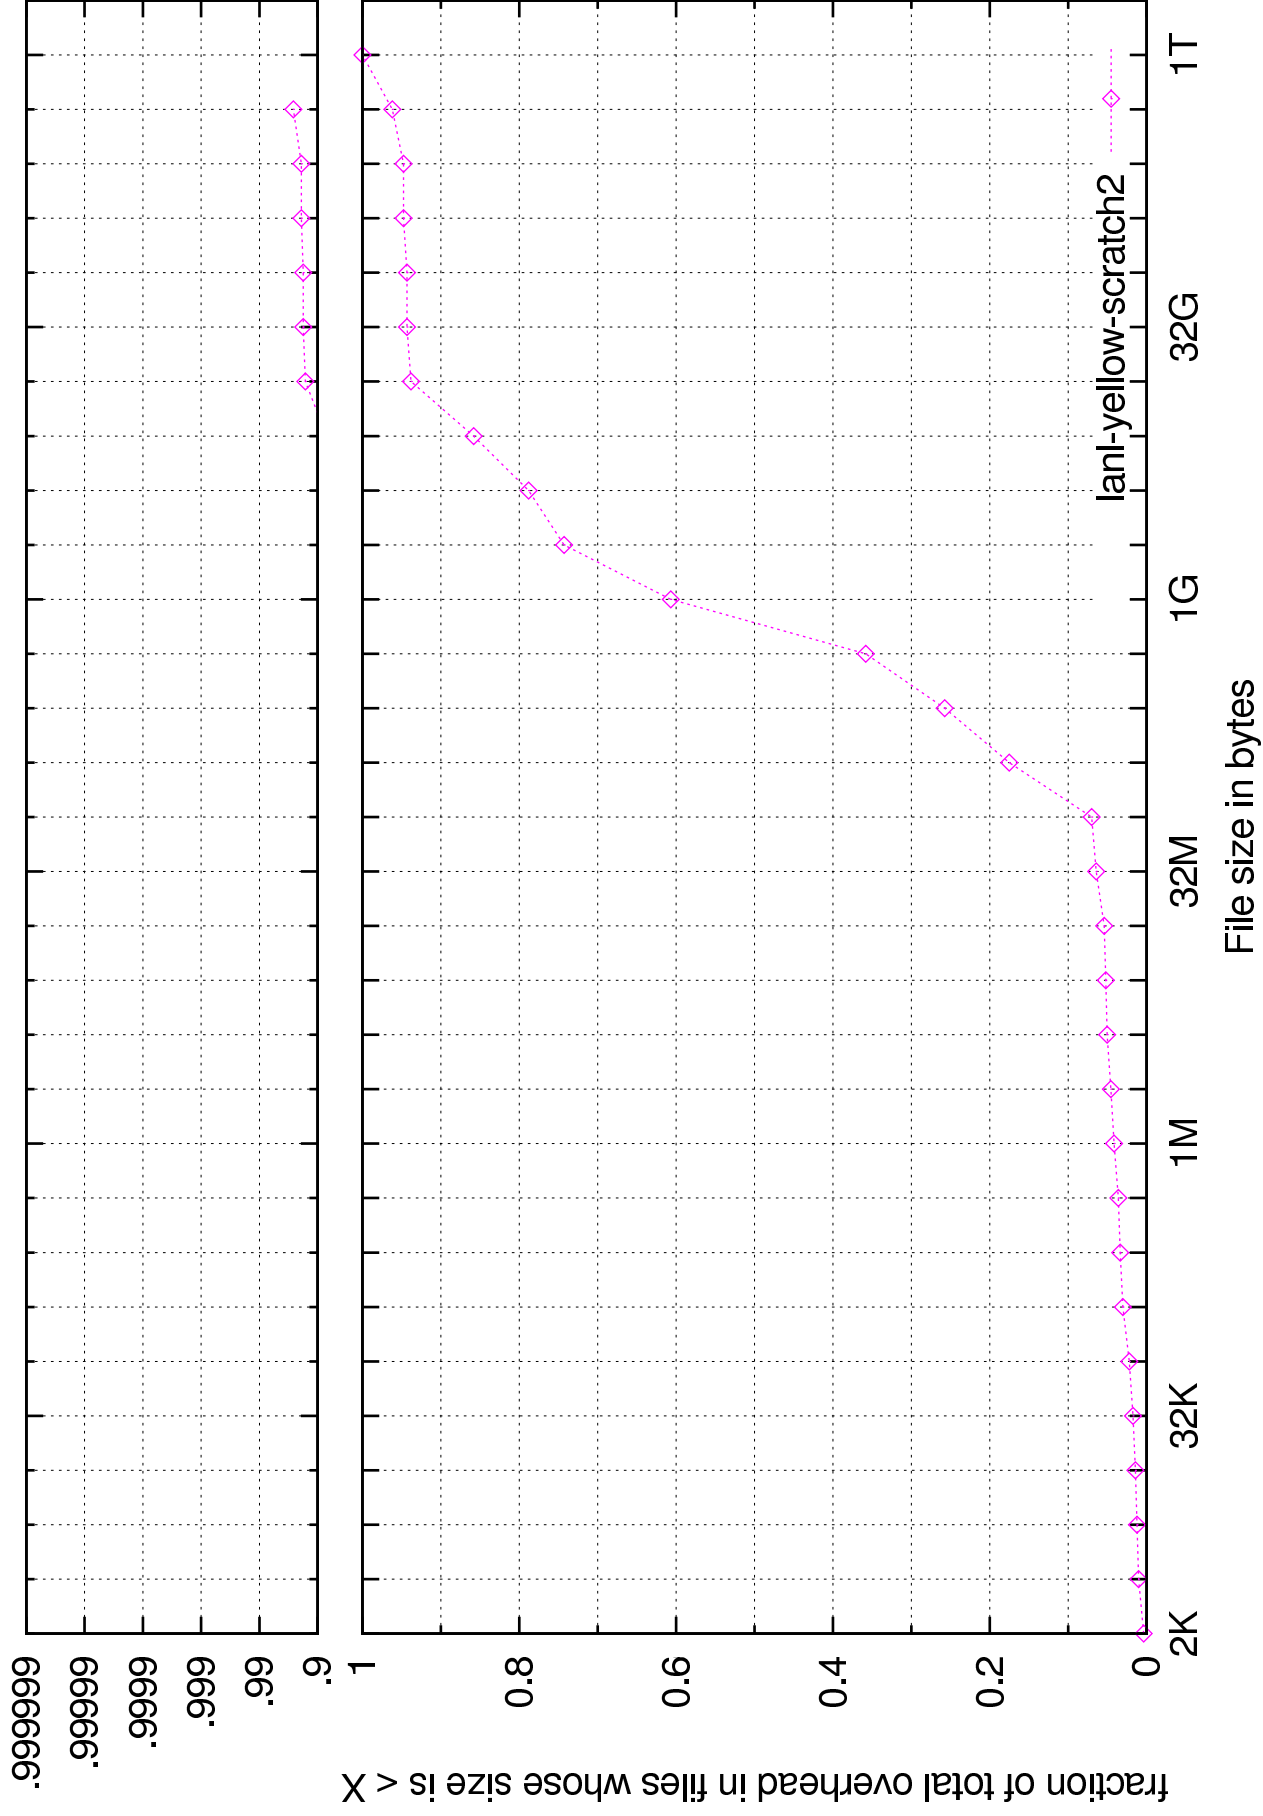

pos-bytes-cdf.eps