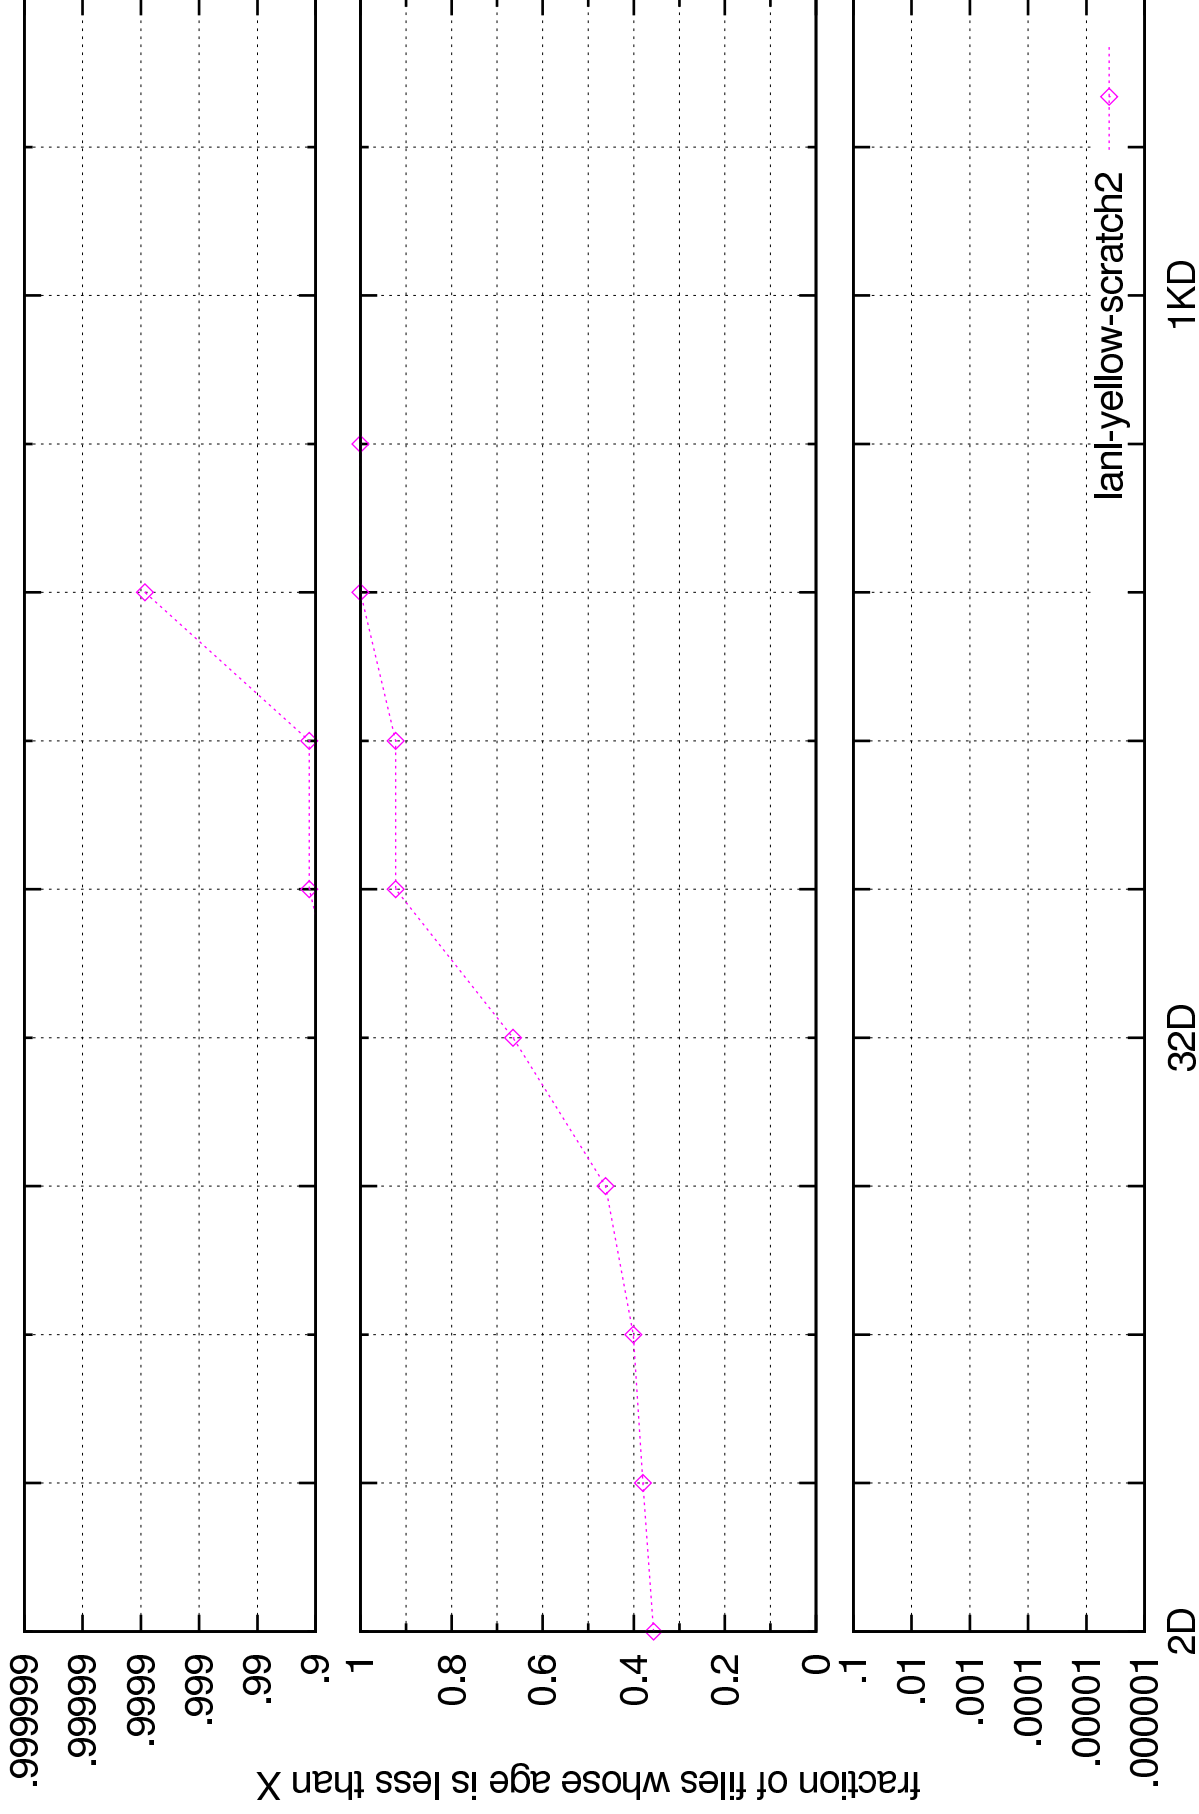

atime-bytes-cdf.ep

2D 32D 1KD
access time in days

atime-files-cdf.ep

capused-bytes-cdf.ep

capused-files-cdf.ep

fraction of files whose capacity used is > X

lanl-yellow-scratch2

Capacity used in bytes

citime-bytes-cdf.ep

ctime-files-cdf.ep

dirents-dirs-cdf.ep

fraction of directories whose size is $\leq X$

lanl-yellow-scratch2

Directory size in entries

dirents-entries-cdf.ep

dirkb-bytes-cdf.ep