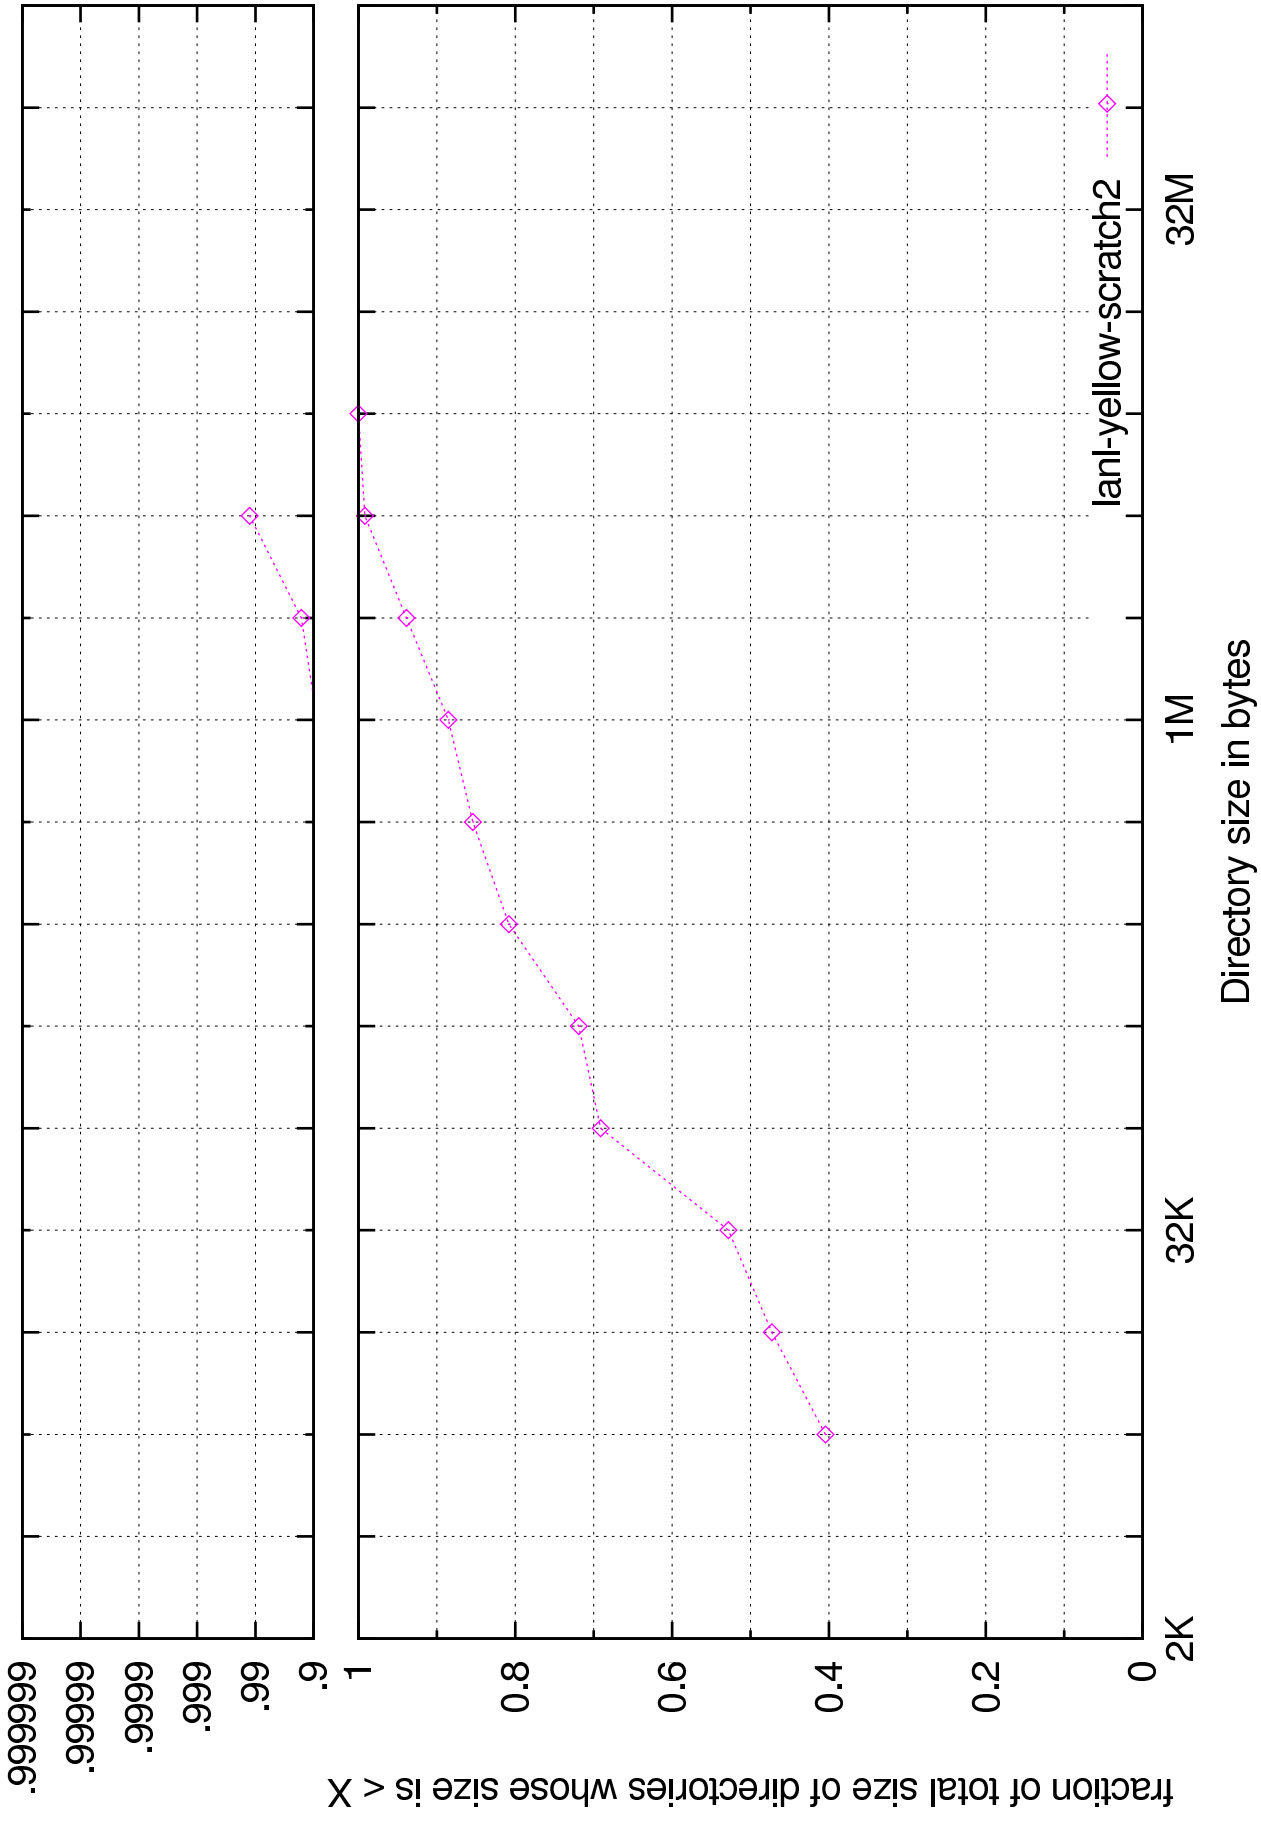

atime-bytes-cdf.ep

2D 32D 1KD
access time in days

atime-files-cdf.ep

capused-bytes-cdf.ep

capused-files-cdf.ep

fraction of files whose capacity used is > X

lanl-yellow-scratch2

Capacity used in bytes

citime-bytes-cdf.ep

ctime-files-cdf.ep

dirents-dirs-cdf.ep

fraction of directories whose size is $\leq X$

lanl-yellow-scratch2

Directory size in entries

dirents-entries-cdf.ep

dirkb-bytes-cdf.ep

dirkb-dirs-cdf.ep

filesize-bytes-cdf.eps

filesize-files-cdf.ep

mtime-bytes-cdf.ep

fraction of total size whose age is < X

lanl-yellow-scratch2

mtime in days

neg-bytes-cdf.ep