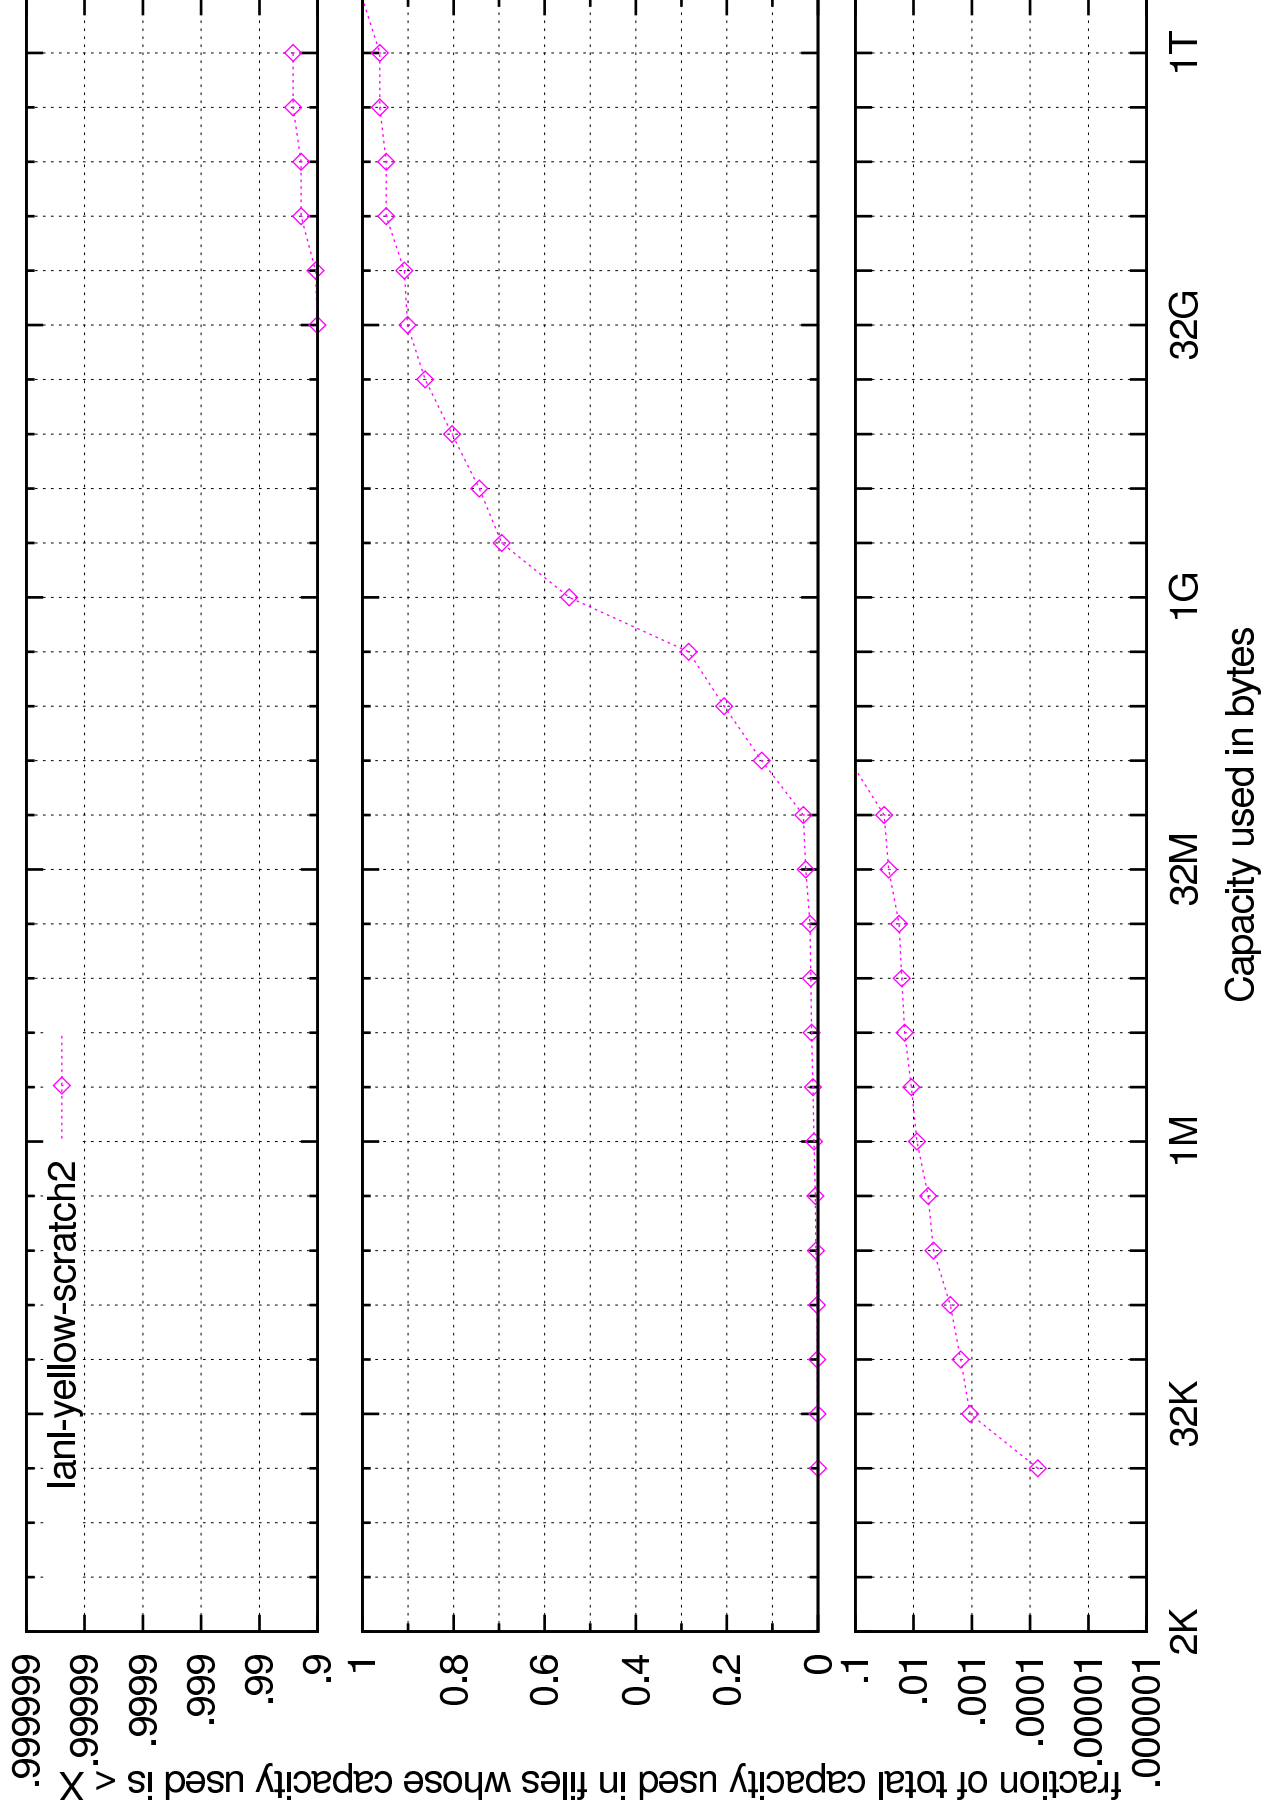

atime-bytes-cdf.ep

2D 32D 1KD
access time in days

atime-files-cdf.ep

capused-bytes-cdf.ep

capused-files-cdf.ep

fraction of files whose capacity used is > X

lanl-yellow-scratch2

Capacity used in bytes

citime-bytes-cdf.ep

ctime-files-cdf.ep

dirents-dirs-cdf.ep

fraction of directories whose size is $\leq X$

lanl-yellow-scratch2

Directory size in entries

dirents-entries-cdf.ep

dirkb-bytes-cdf.ep

dirkb-dirs-cdf.ep

filesize-bytes-cdf.eps

filesize-files-cdf.ep

mtime-bytes-cdf.ep

fraction of total size whose age is < X

lanl-yellow-scratch2

mtime in days

neg-bytes-cdf.ep