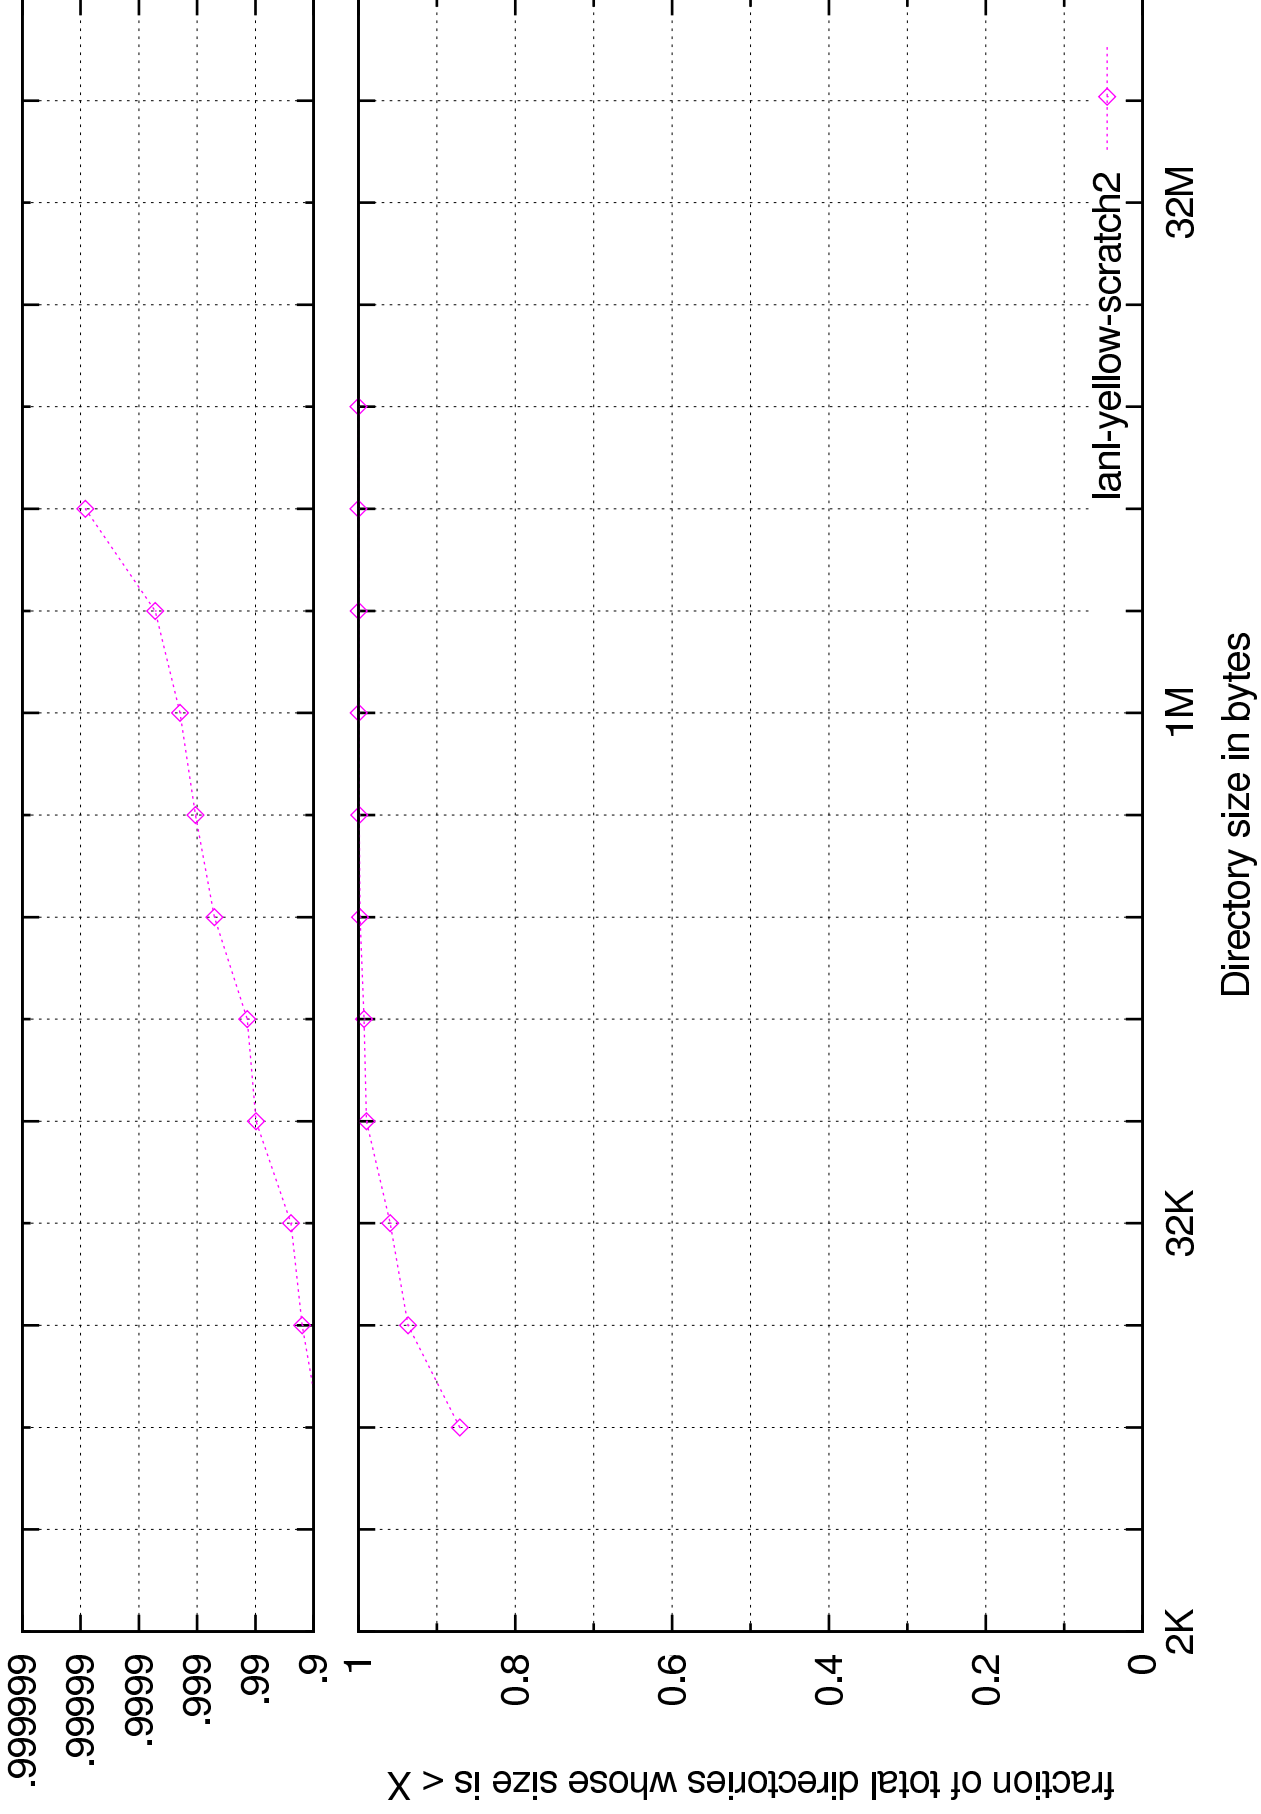

atime-bytes-cdf.ep

2D 32D 1KD
access time in days

atime-files-cdf.ep

capused-bytes-cdf.ep

capused-files-cdf.ep

fraction of files whose capacity used is > X

lanl-yellow-scratch2

Capacity used in bytes

citime-bytes-cdf.ep

ctime-files-cdf.ep

dirents-dirs-cdf.ep

fraction of directories whose size is $\leq X$

lanl-yellow-scratch2

Directory size in entries

dirents-entries-cdf.ep

dirkb-bytes-cdf.ep

dirkb-dirs-cdf.ep

filesize-bytes-cdf.eps

filesize-files-cdf.ep

mtime-bytes-cdf.ep

fraction of total size whose age is < X

lanl-yellow-scratch2

mtime in days

neg-bytes-cdf.ep