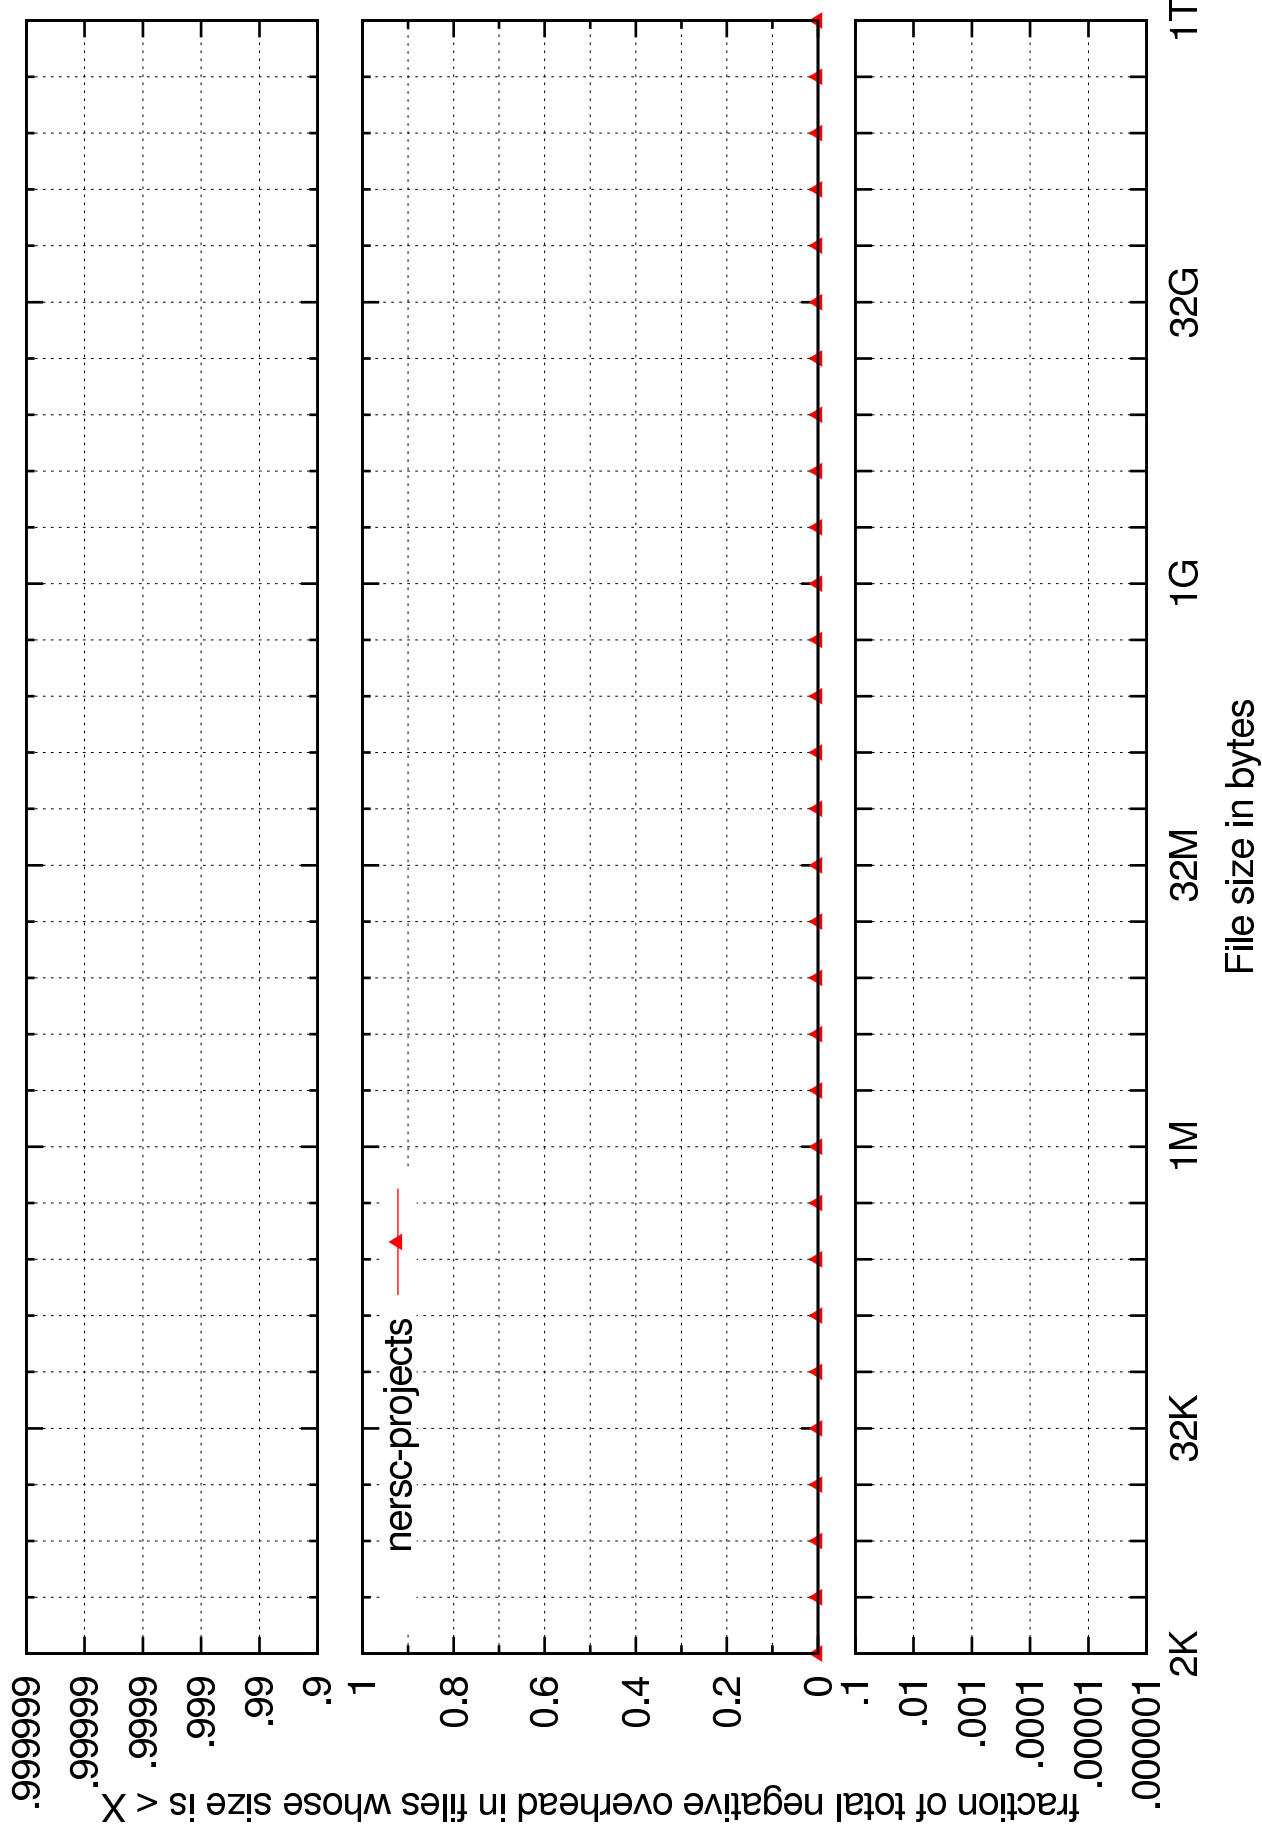

neg-bytes-cdf.ep