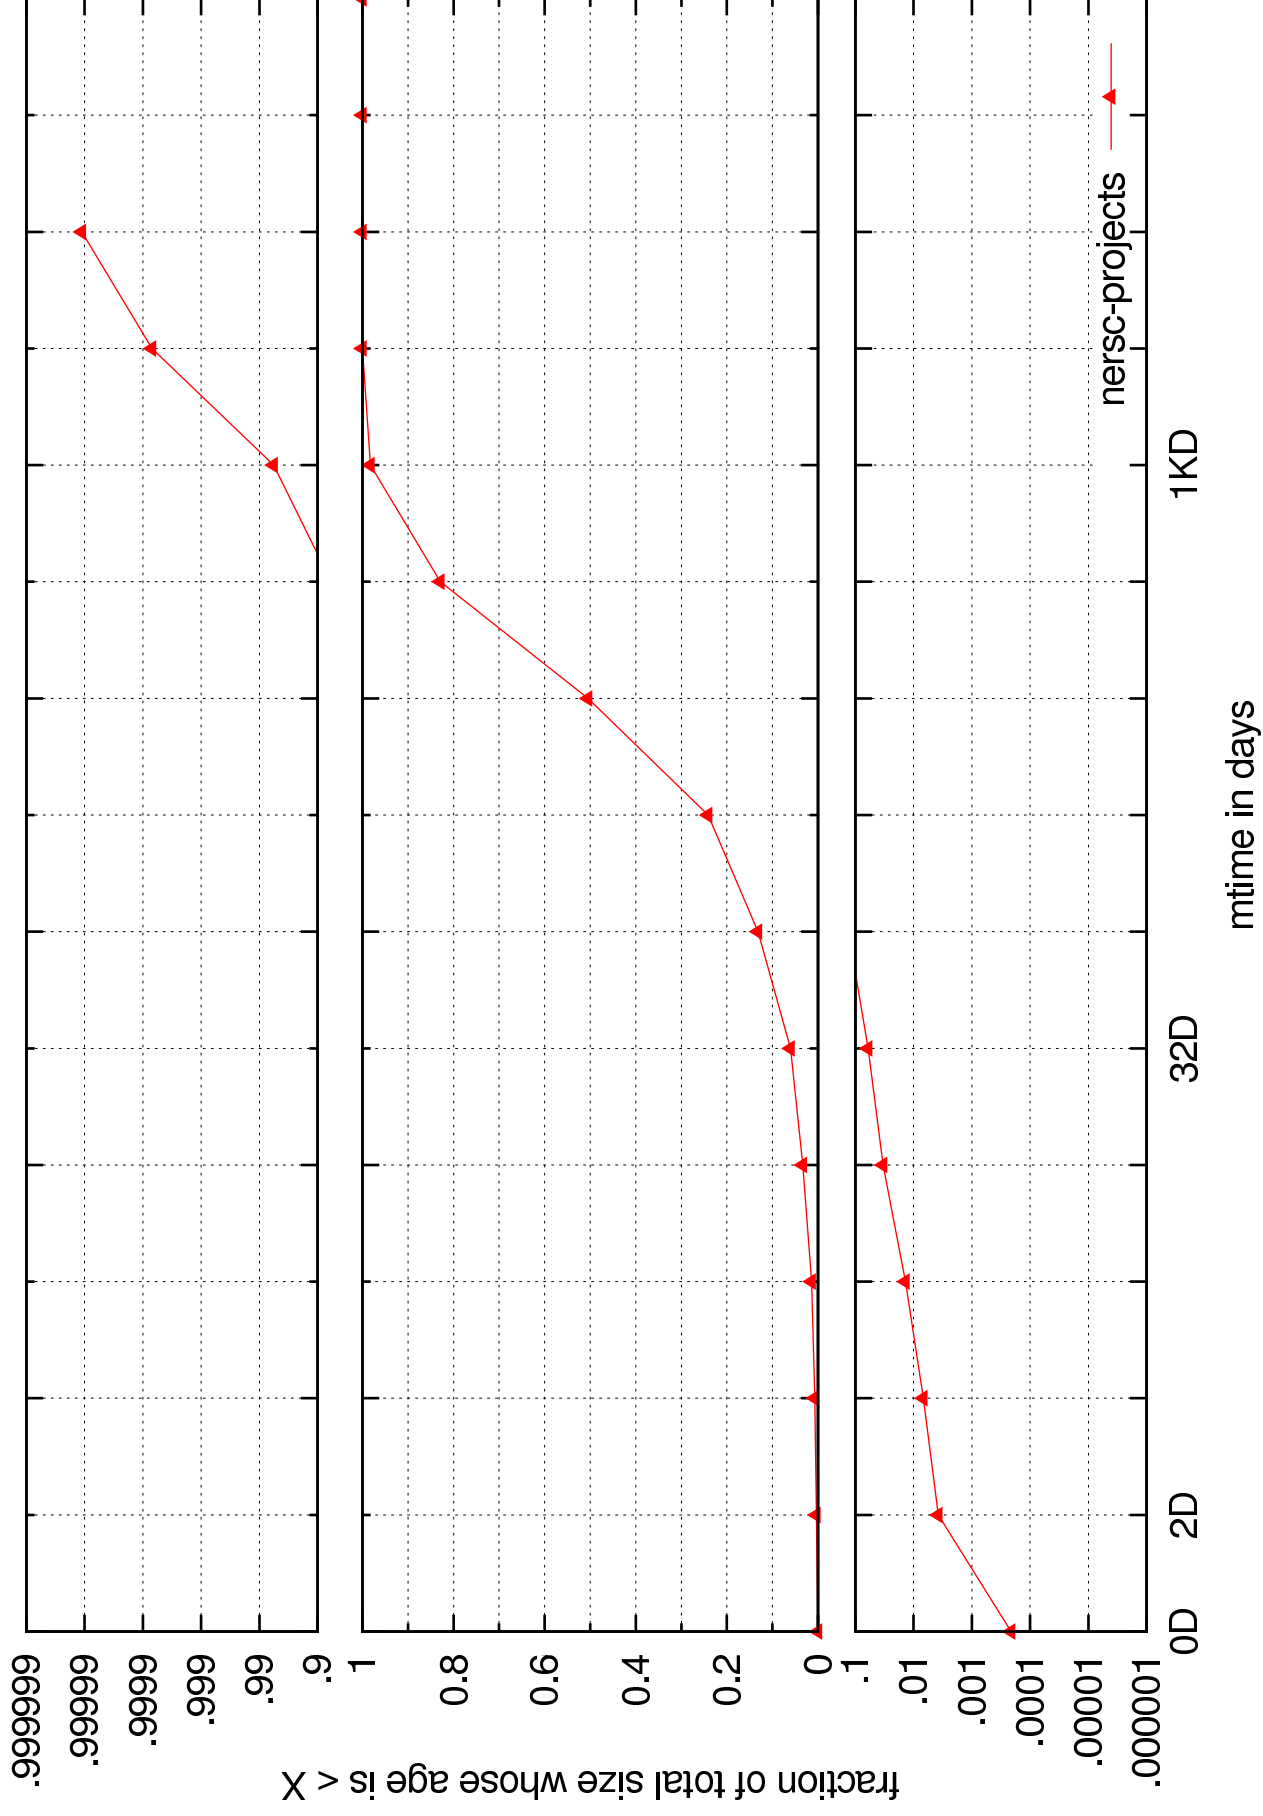

mtime-bytes-cdf.ep