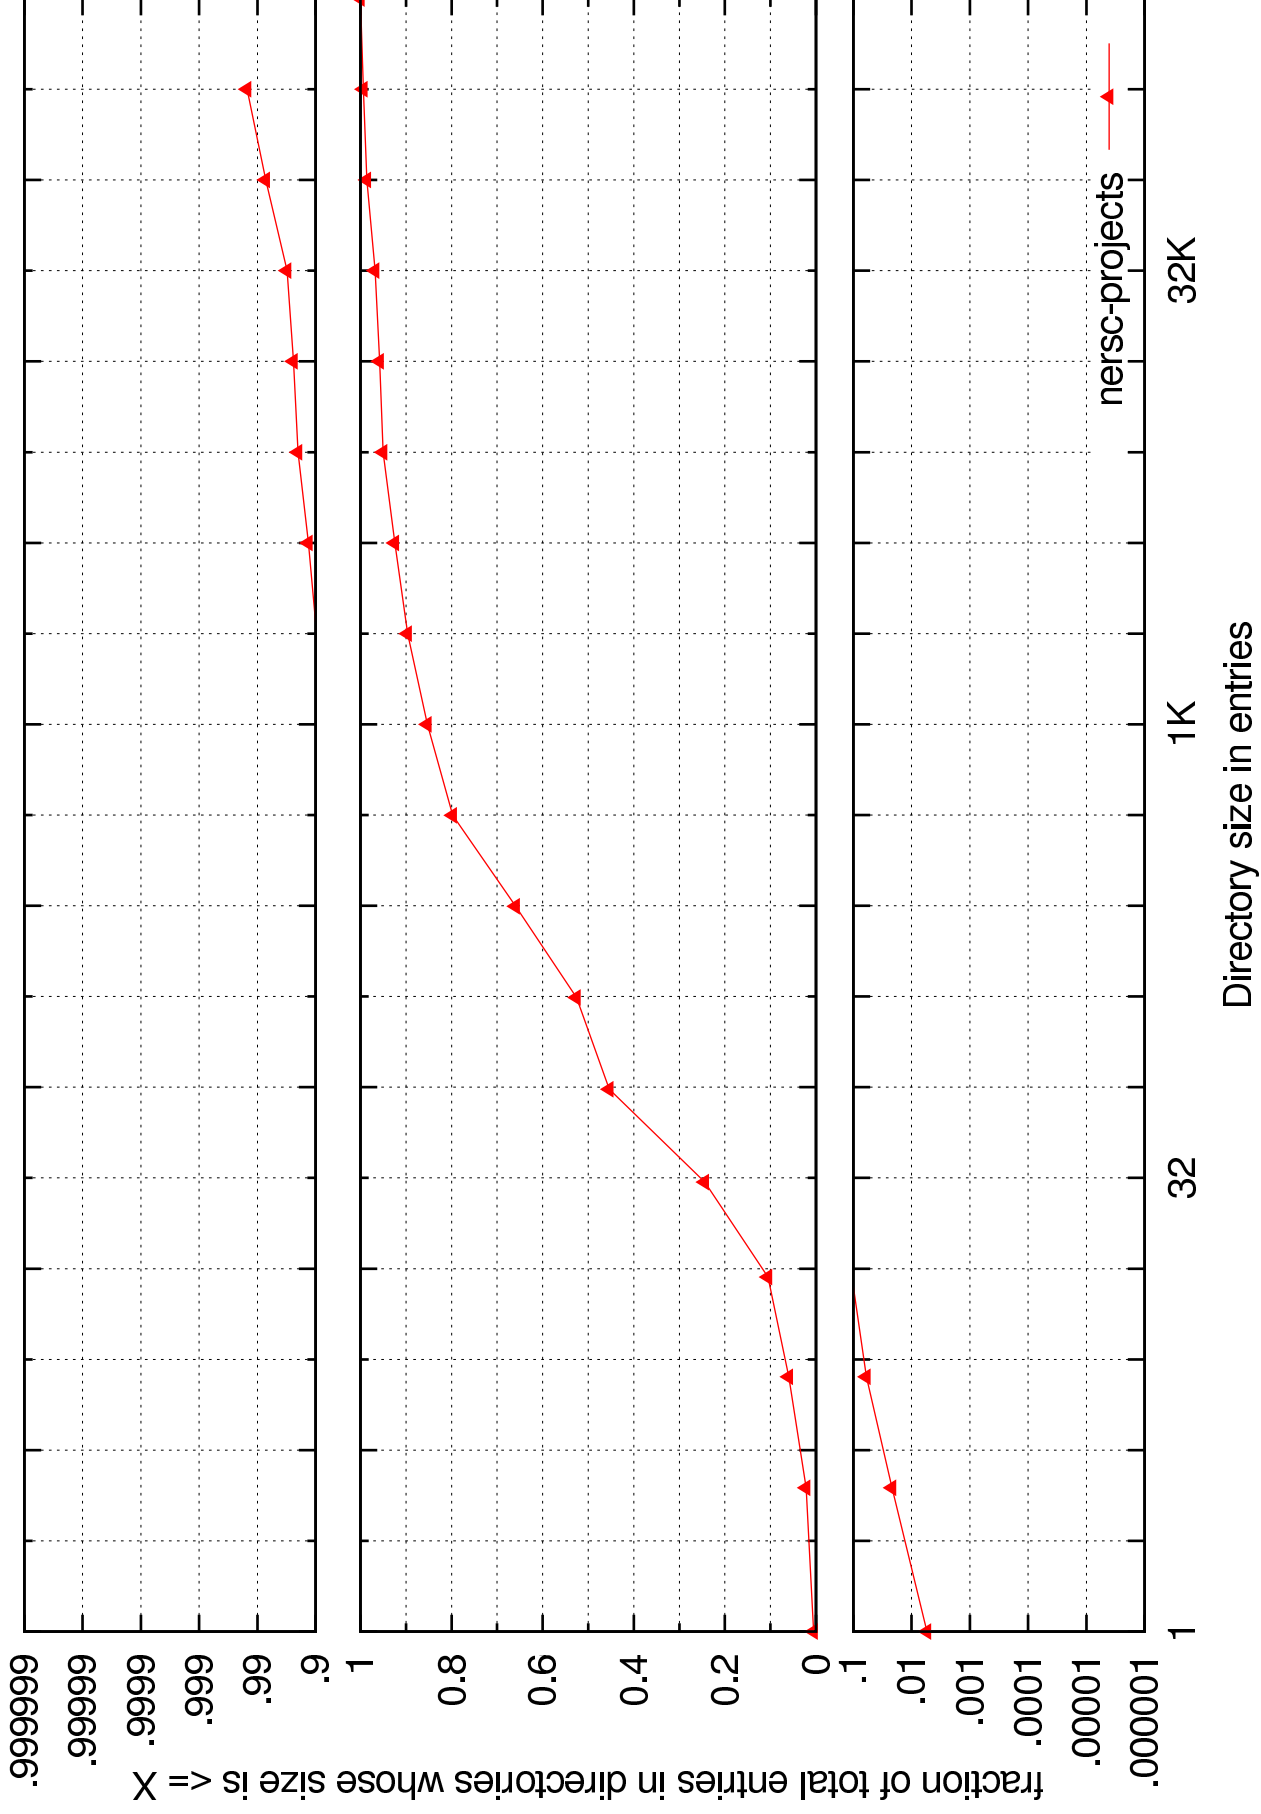

dirents-entries-cdf.ep