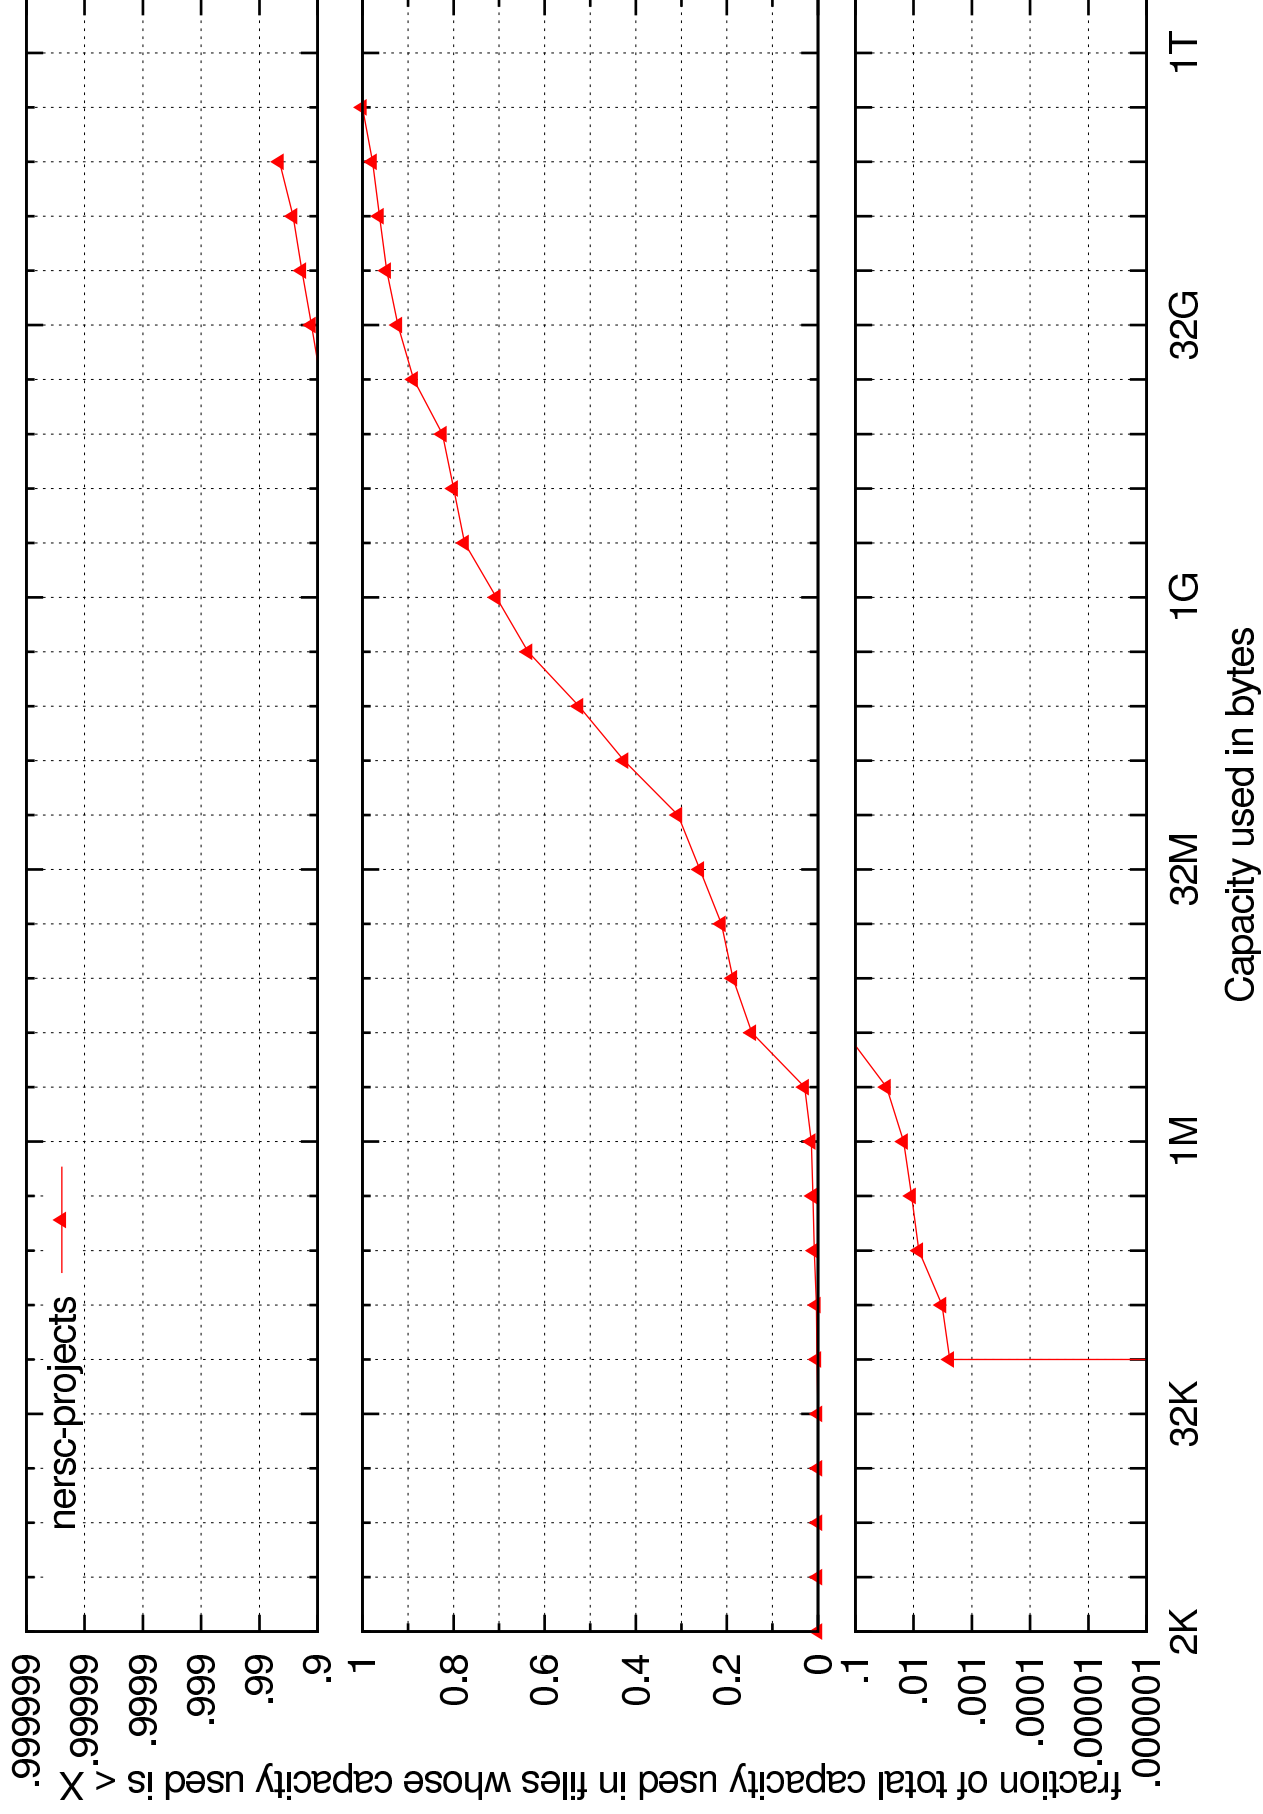

atime-bytes-cdf.ep

2D

32D

1KD

access time in days

nersc-projects

atime-files-cdf.ep

fraction of files whose age is less than X

nersc-projects

2D

32D

1KD

access time in days

capused-bytes-cdf.ep

capused-files-cdf.ep

dirents-dirs-cdf.ep