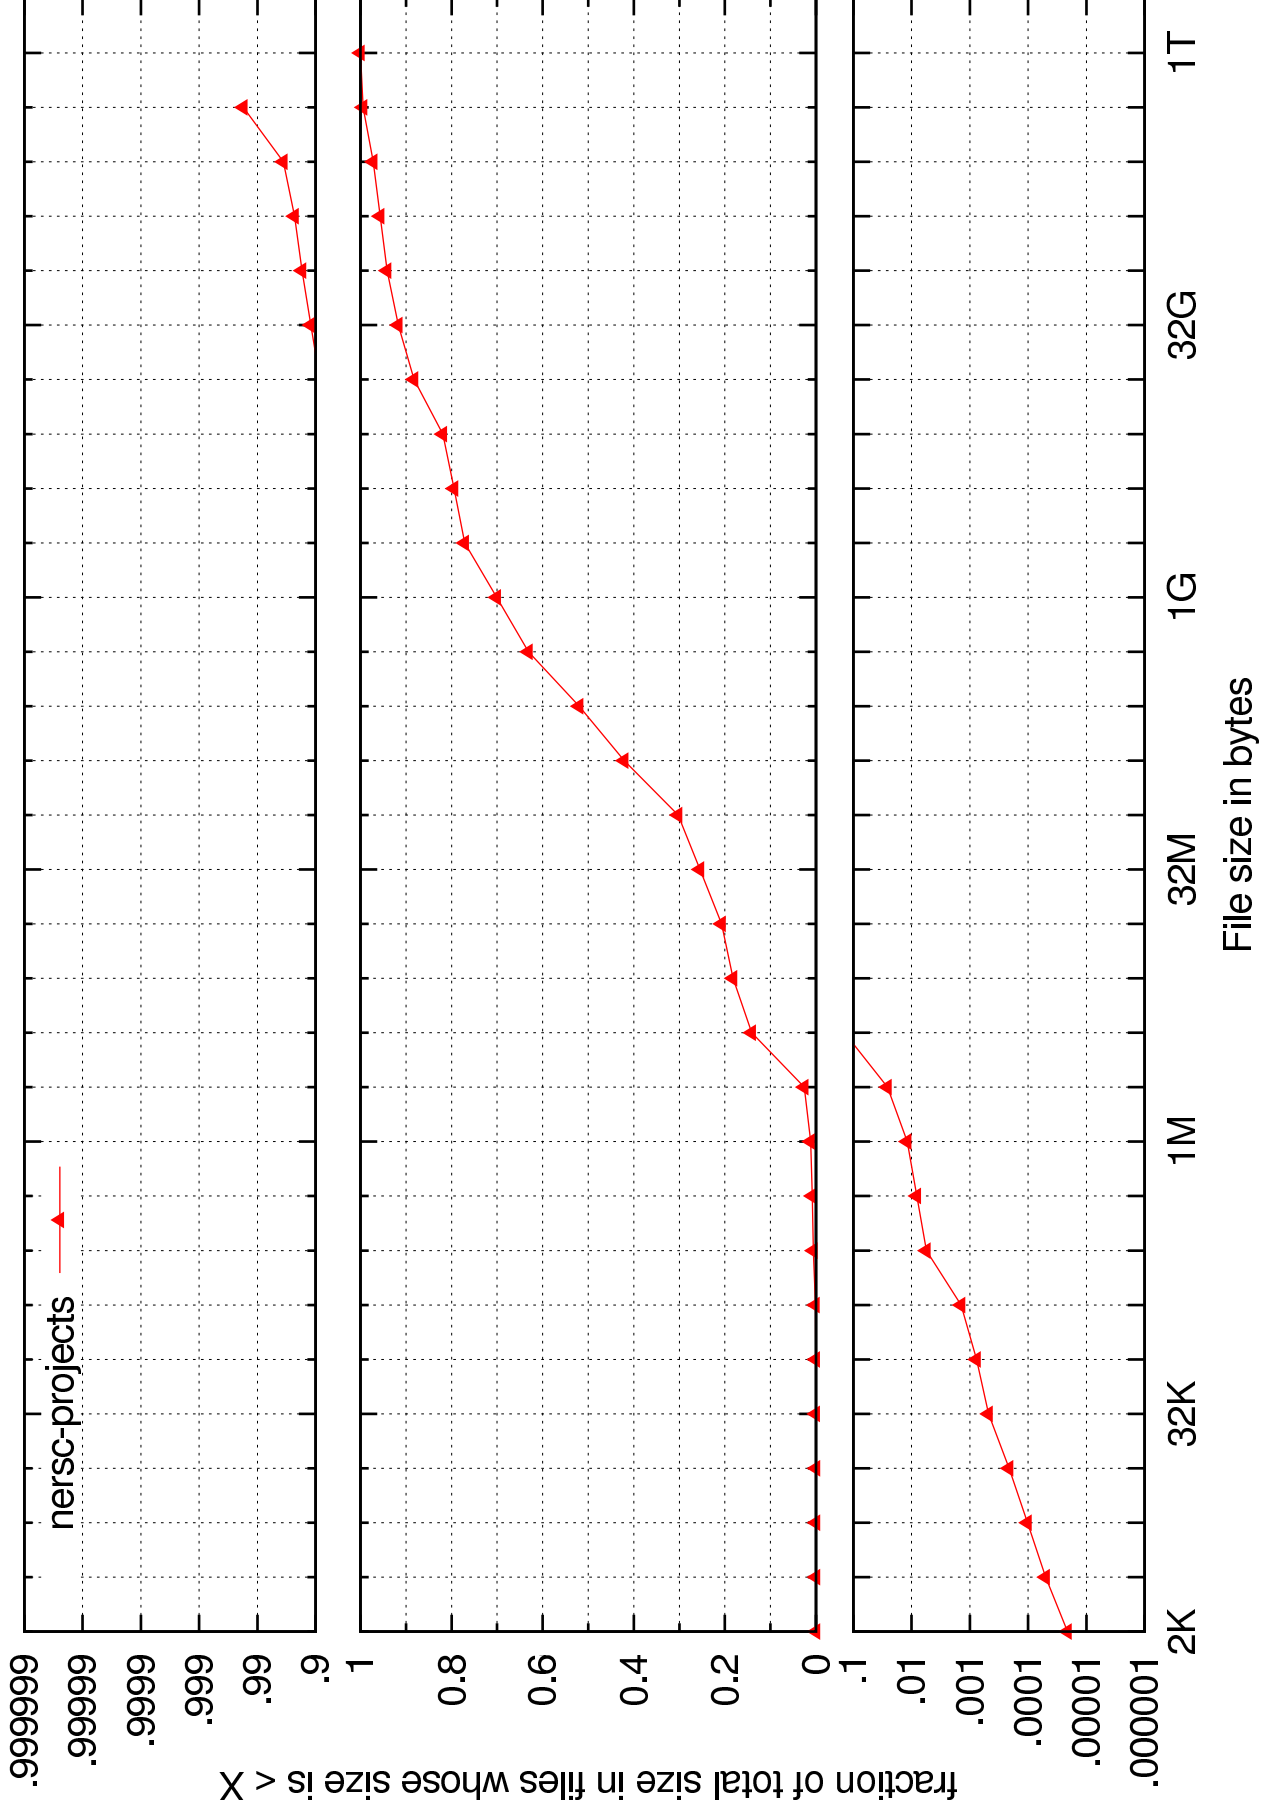

atime-bytes-cdf.ep

2D

32D

1KD

access time in days

nersc-projects

atime-files-cdf.ep

fraction of files whose age is less than X

nersc-projects

2D

32D

1KD

access time in days

capused-bytes-cdf.ep

capused-files-cdf.ep

dirents-dirs-cdf.ep

fraction of directories whose size is $\leq X$

nersc-projects

Directory size in entries

dirents-entries-cdf.ep

dirkb-bytes-cdf.ep

dirkb-dirs-cdf.ep

filesize-bytes-cdf.eps

filesize-files-cdf.ep