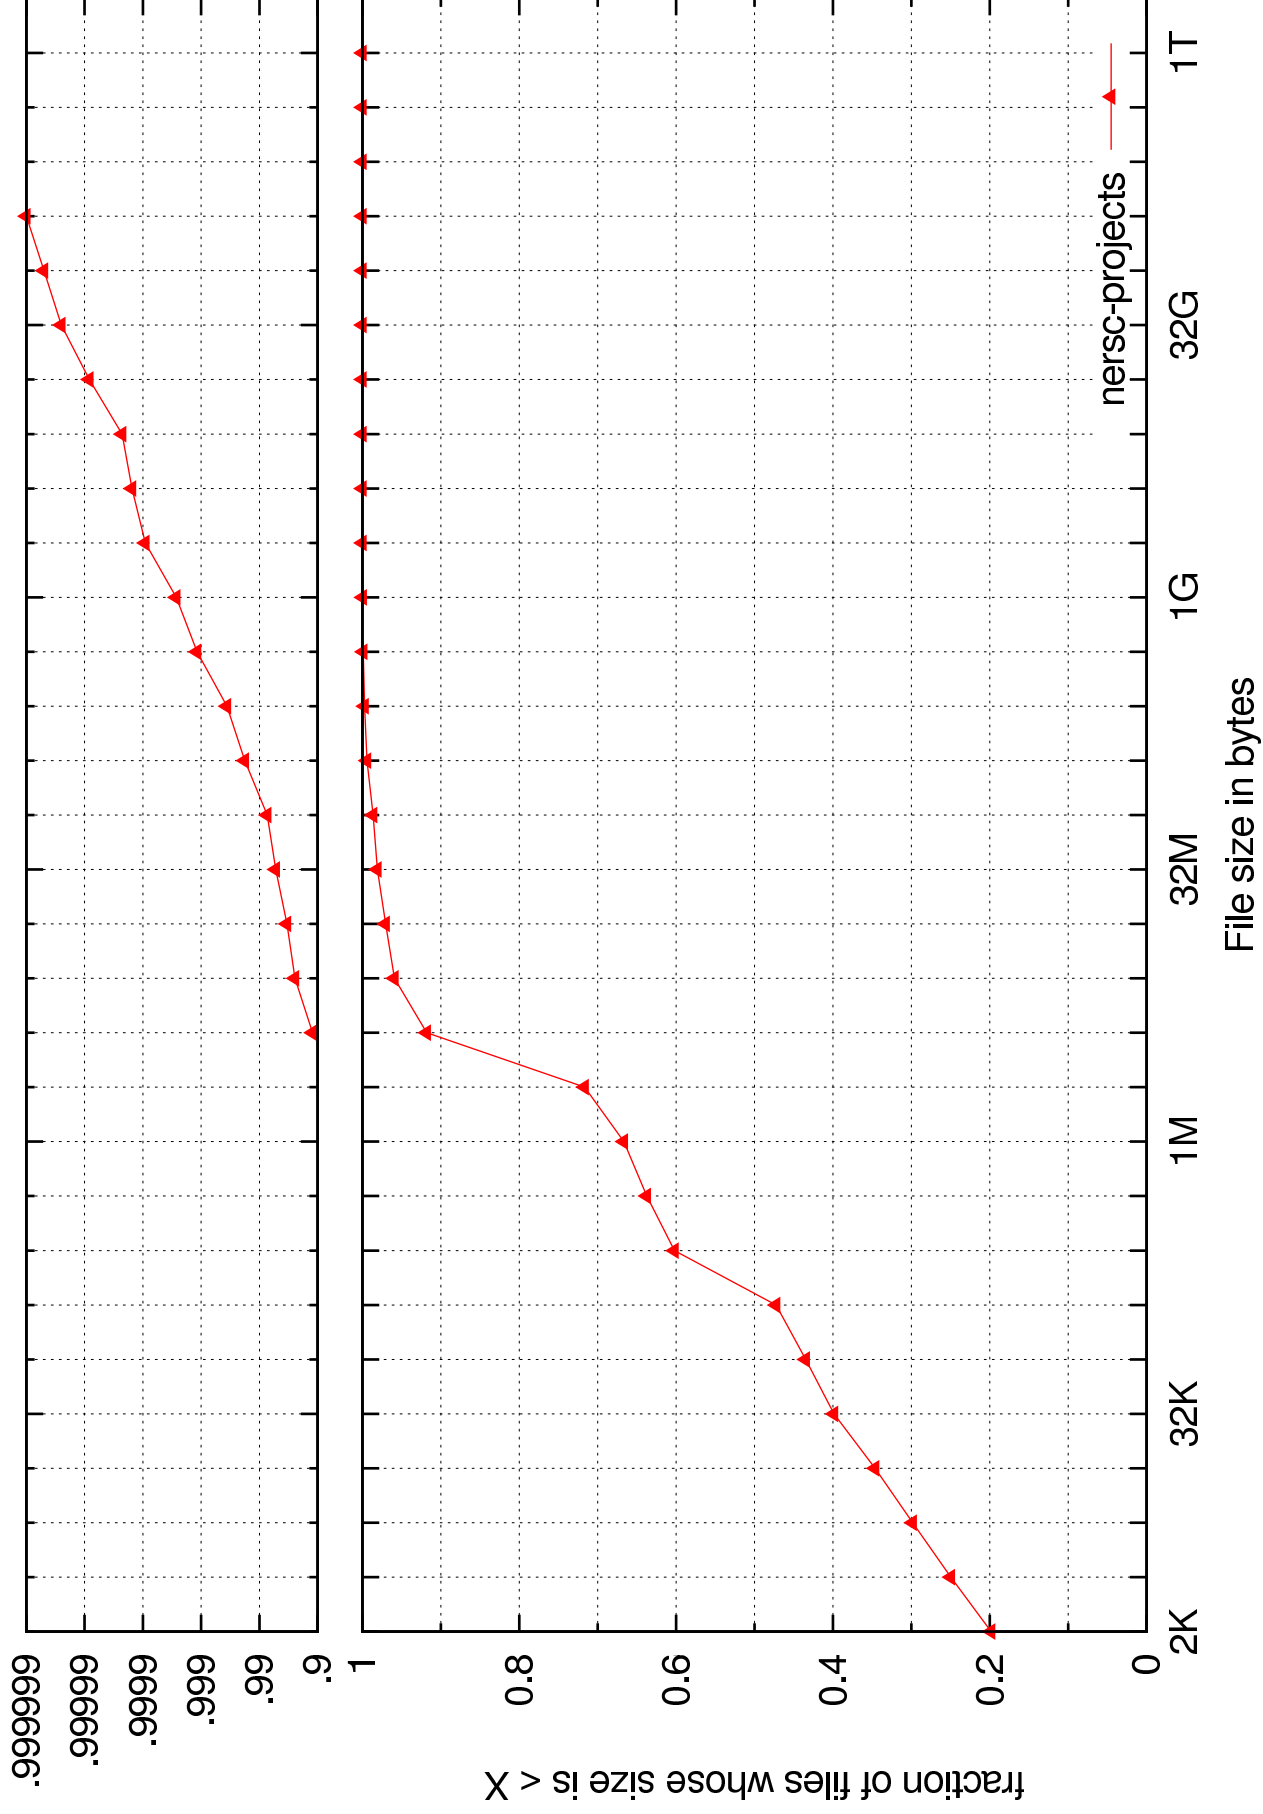

atime-bytes-cdf.ep

2D

32D

1KD

access time in days

nersc-projects

atime-files-cdf.ep

fraction of files whose age is less than X

nersc-projects

2D

32D

1KD

access time in days

capused-bytes-cdf.ep

capused-files-cdf.ep

dirents-dirs-cdf.ep

fraction of directories whose size is $\leq X$

nersc-projects

Directory size in entries

dirents-entries-cdf.ep

dirkb-bytes-cdf.ep

dirkb-dirs-cdf.ep

filesize-bytes-cdf.eps

filesize-files-cdf.ep