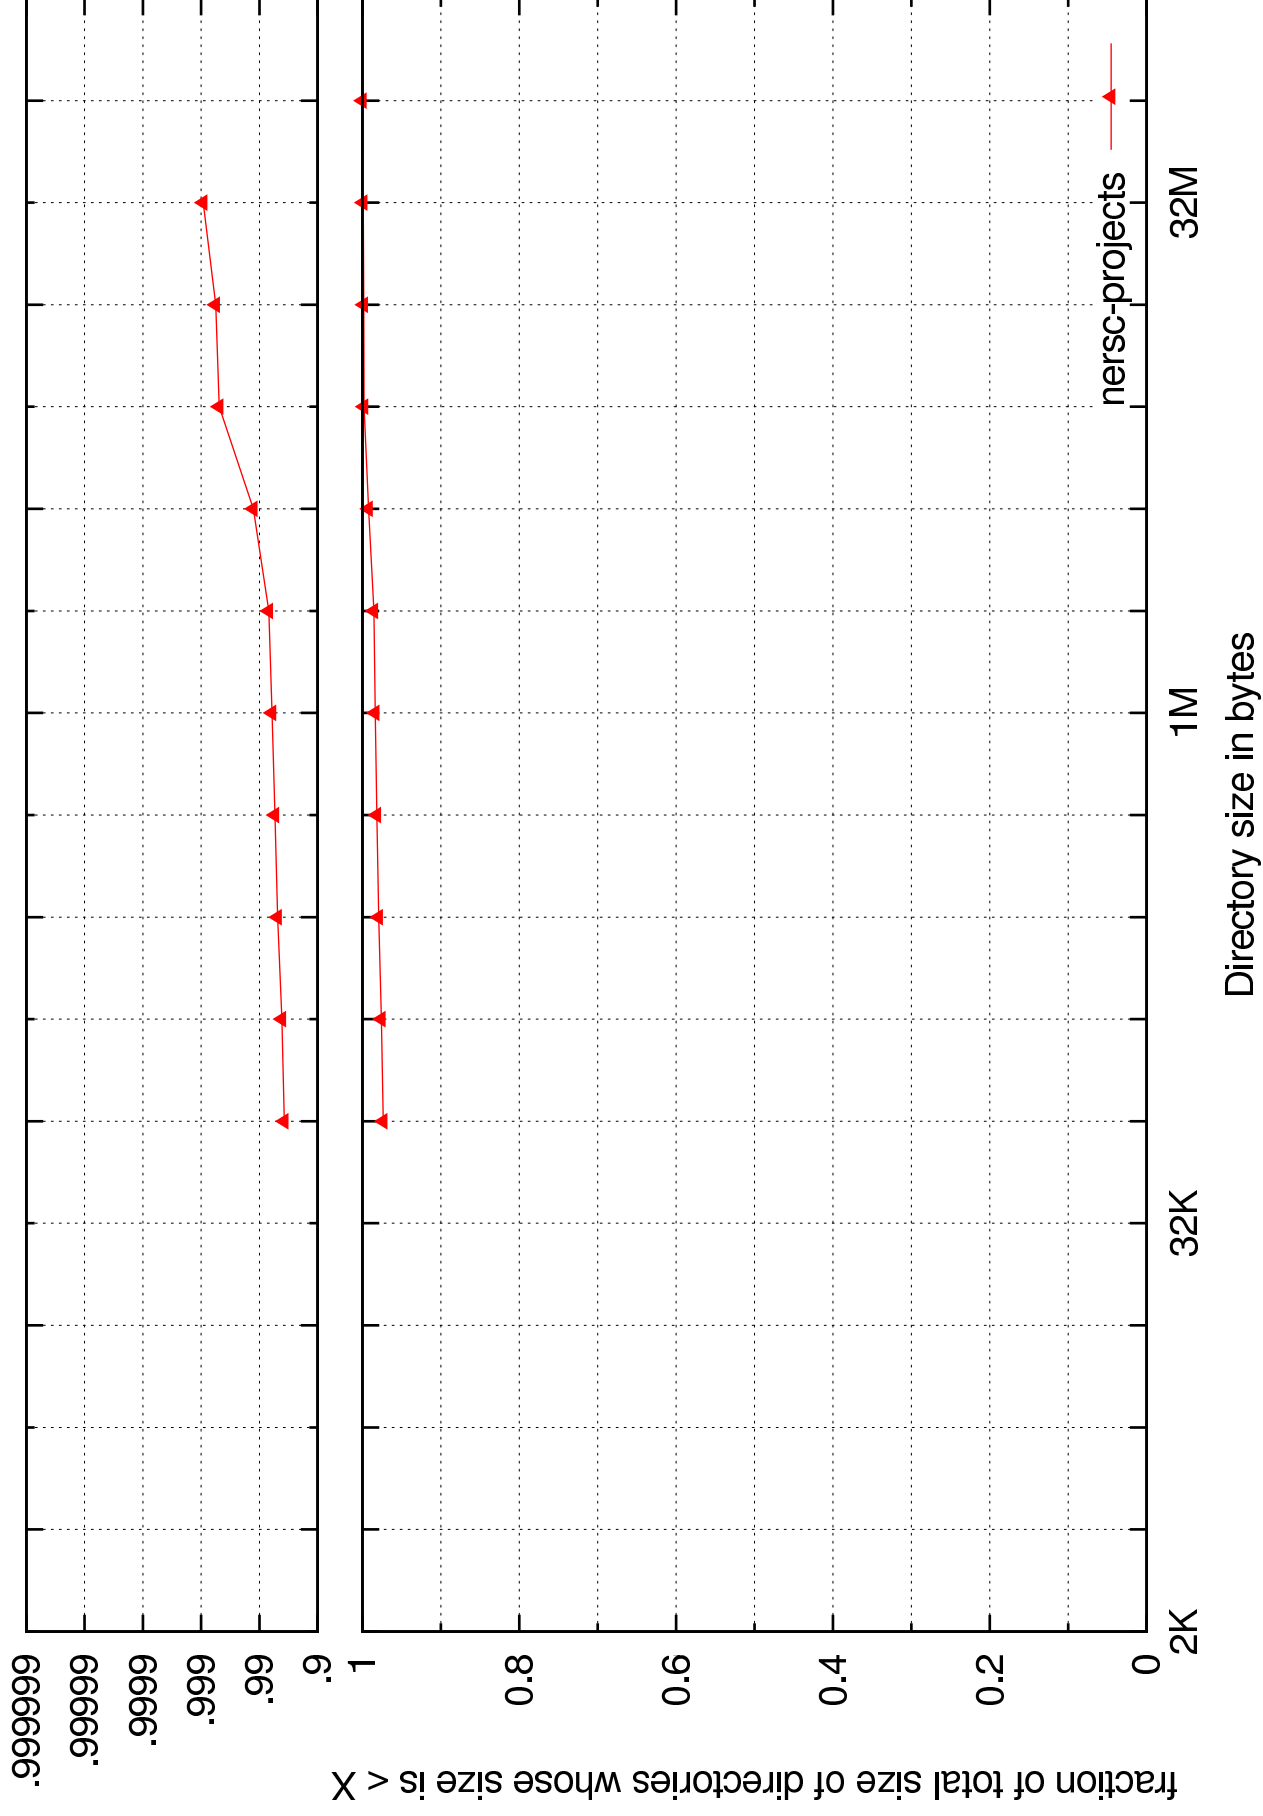

atime-bytes-cdf.ep

2D

32D

1KD

access time in days

nersc-projects

atime-files-cdf.ep

fraction of files whose age is less than X

nersc-projects

2D

32D

1KD

access time in days

capused-bytes-cdf.ep

capused-files-cdf.ep

dirents-dirs-cdf.ep

fraction of directories whose size is $\leq X$

nersc-projects

Directory size in entries

dirents-entries-cdf.ep

dirkb-bytes-cdf.ep

dirkb-dirs-cdf.ep

filesize-bytes-cdf.eps

filesize-files-cdf.ep