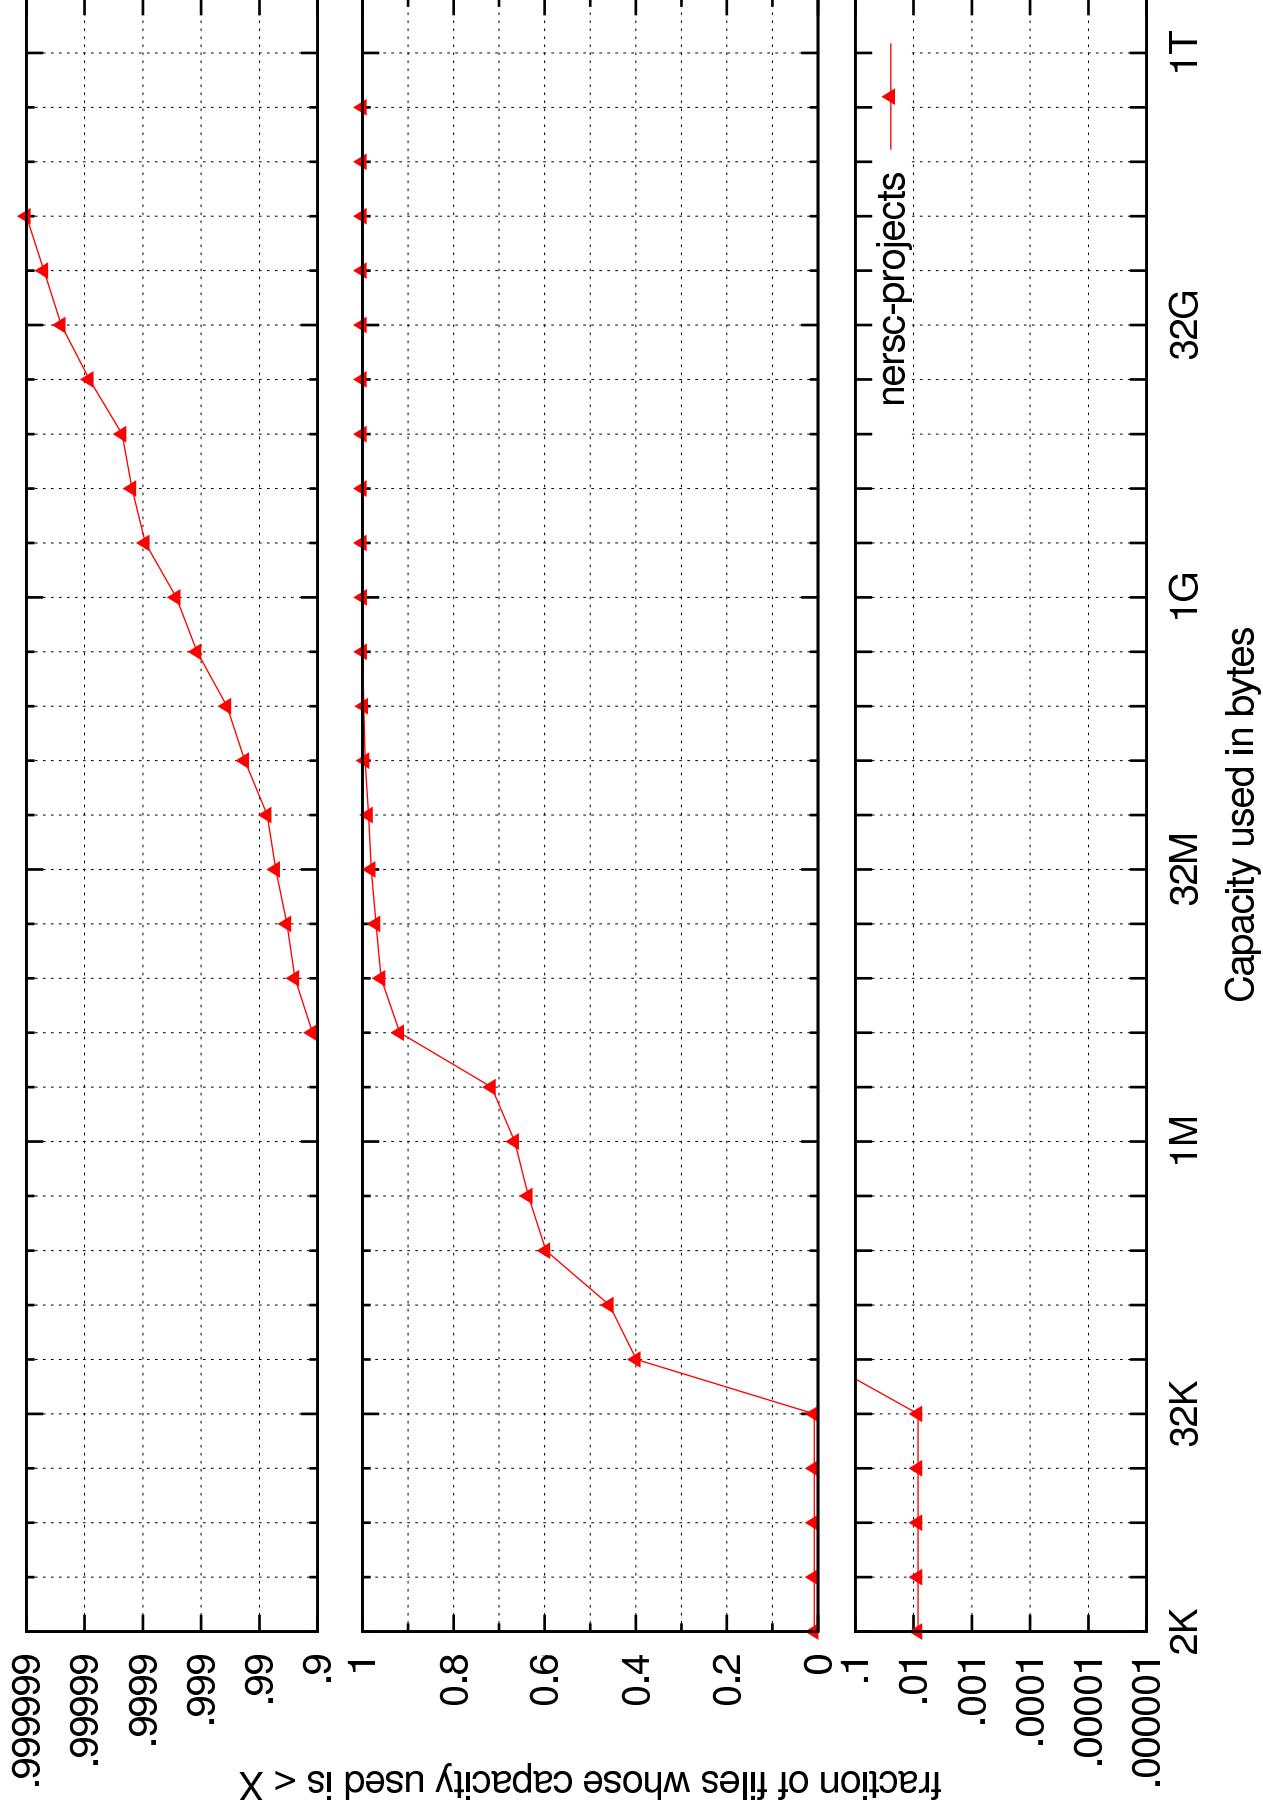

atime-bytes-cdf.ep

2D

32D

1KD

access time in days

nersc-projects

atime-files-cdf.ep

fraction of files whose age is less than X

nersc-projects

2D

32D

1KD

access time in days

capused-bytes-cdf.ep

capused-files-cdf.ep

dirents-dirs-cdf.ep