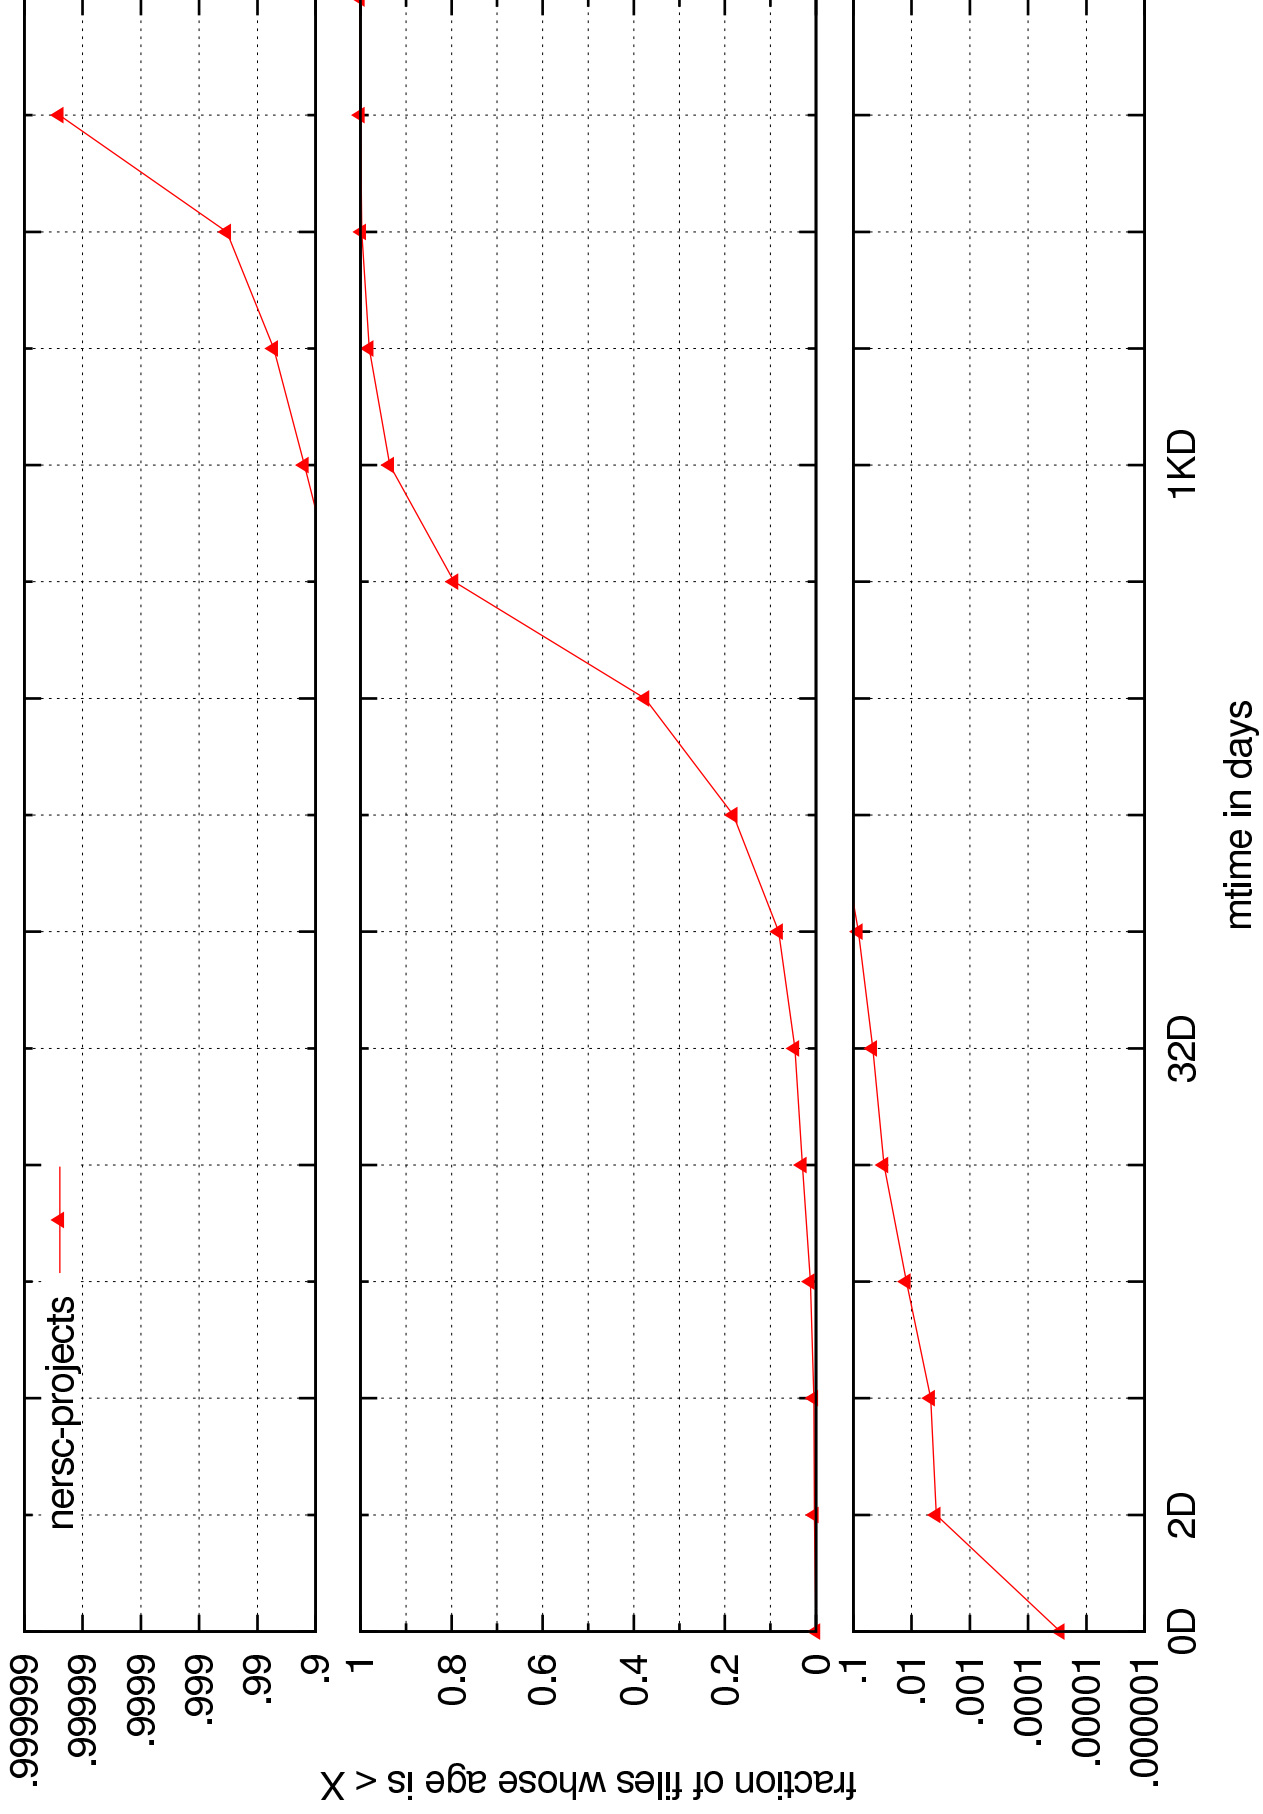

mtime-files-cdf.eps