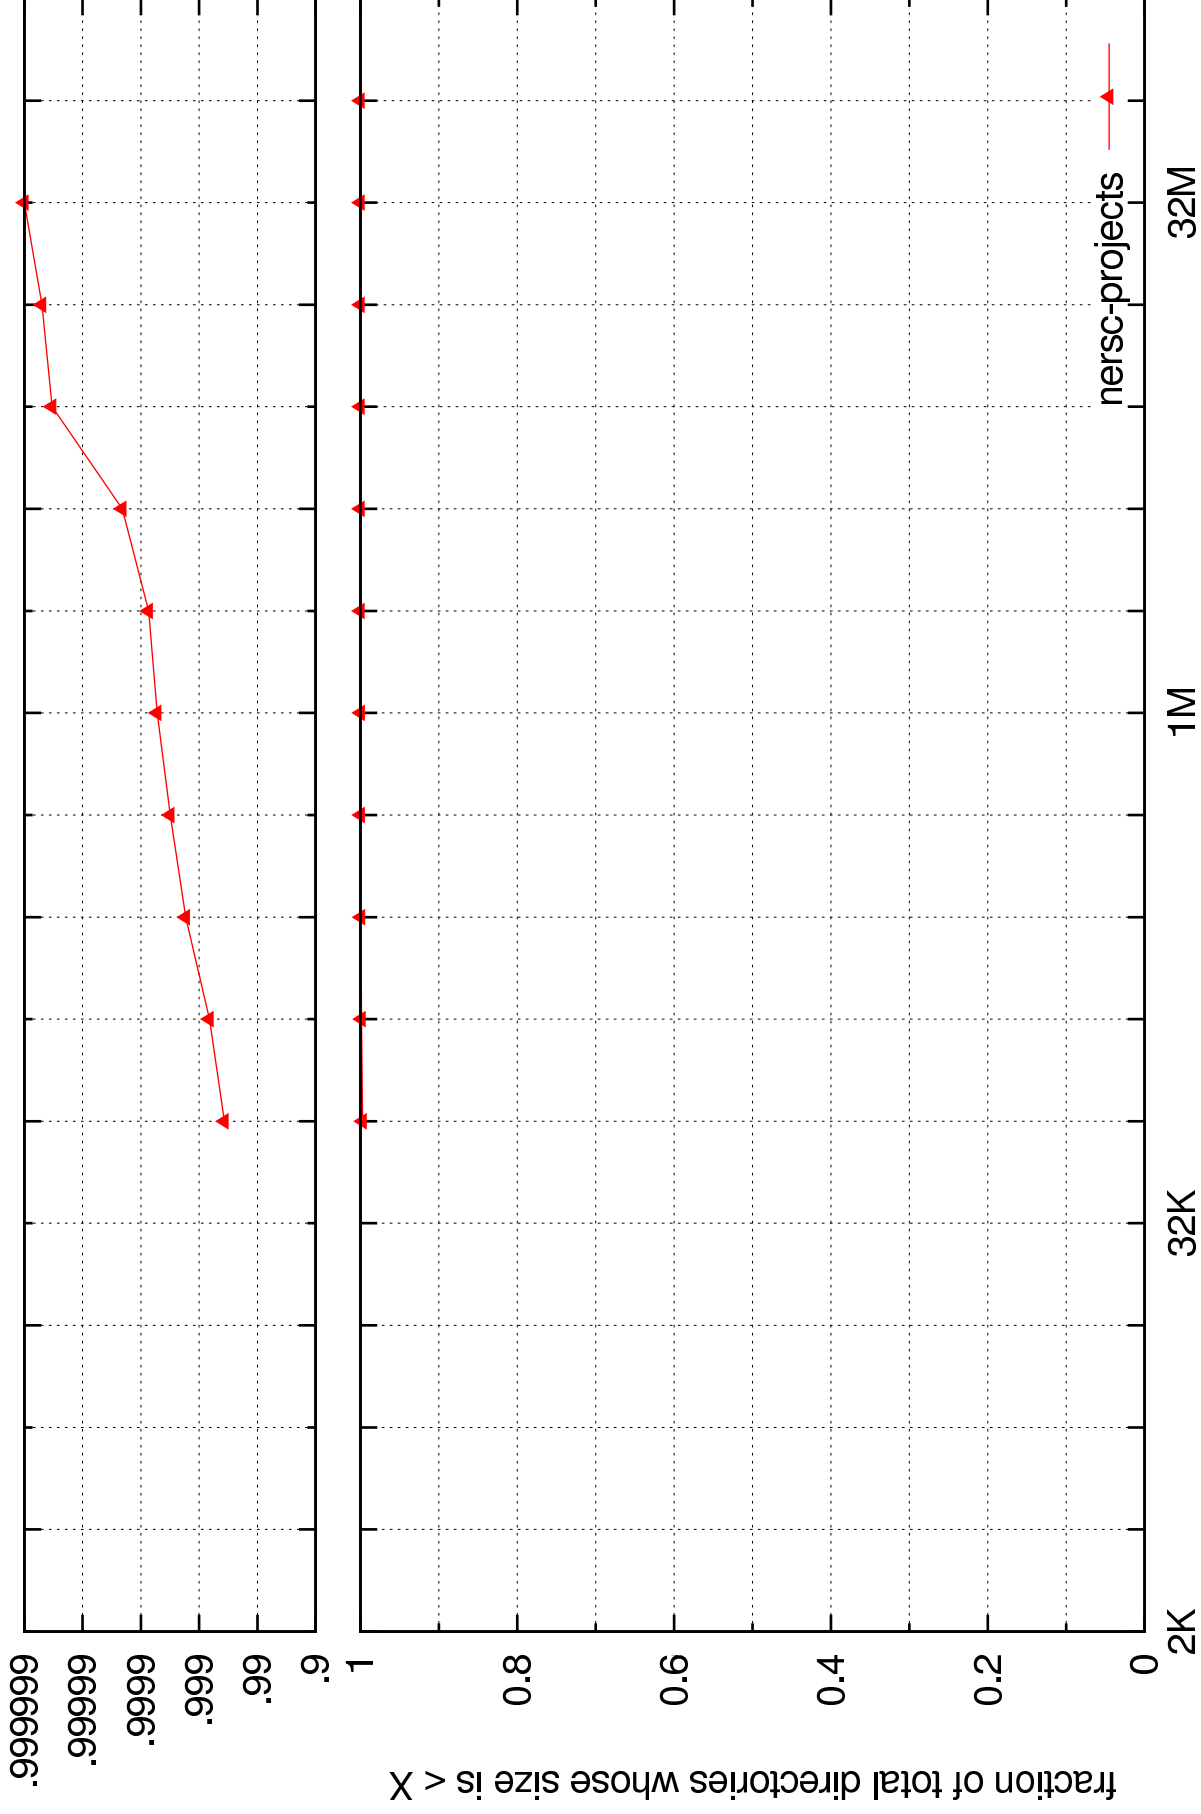

atime-bytes-cdf.ep

2D

32D

1KD

access time in days

nersc-projects

atime-files-cdf.ep

fraction of files whose age is less than X

nersc-projects

2D

32D

1KD

access time in days

capused-bytes-cdf.ep

capused-files-cdf.ep

dirents-dirs-cdf.ep

fraction of directories whose size is $\leq X$

nersc-projects

Directory size in entries

dirents-entries-cdf.ep

dirkb-bytes-cdf.ep

dirkb-dirs-cdf.ep

filesize-bytes-cdf.eps

filesize-files-cdf.ep