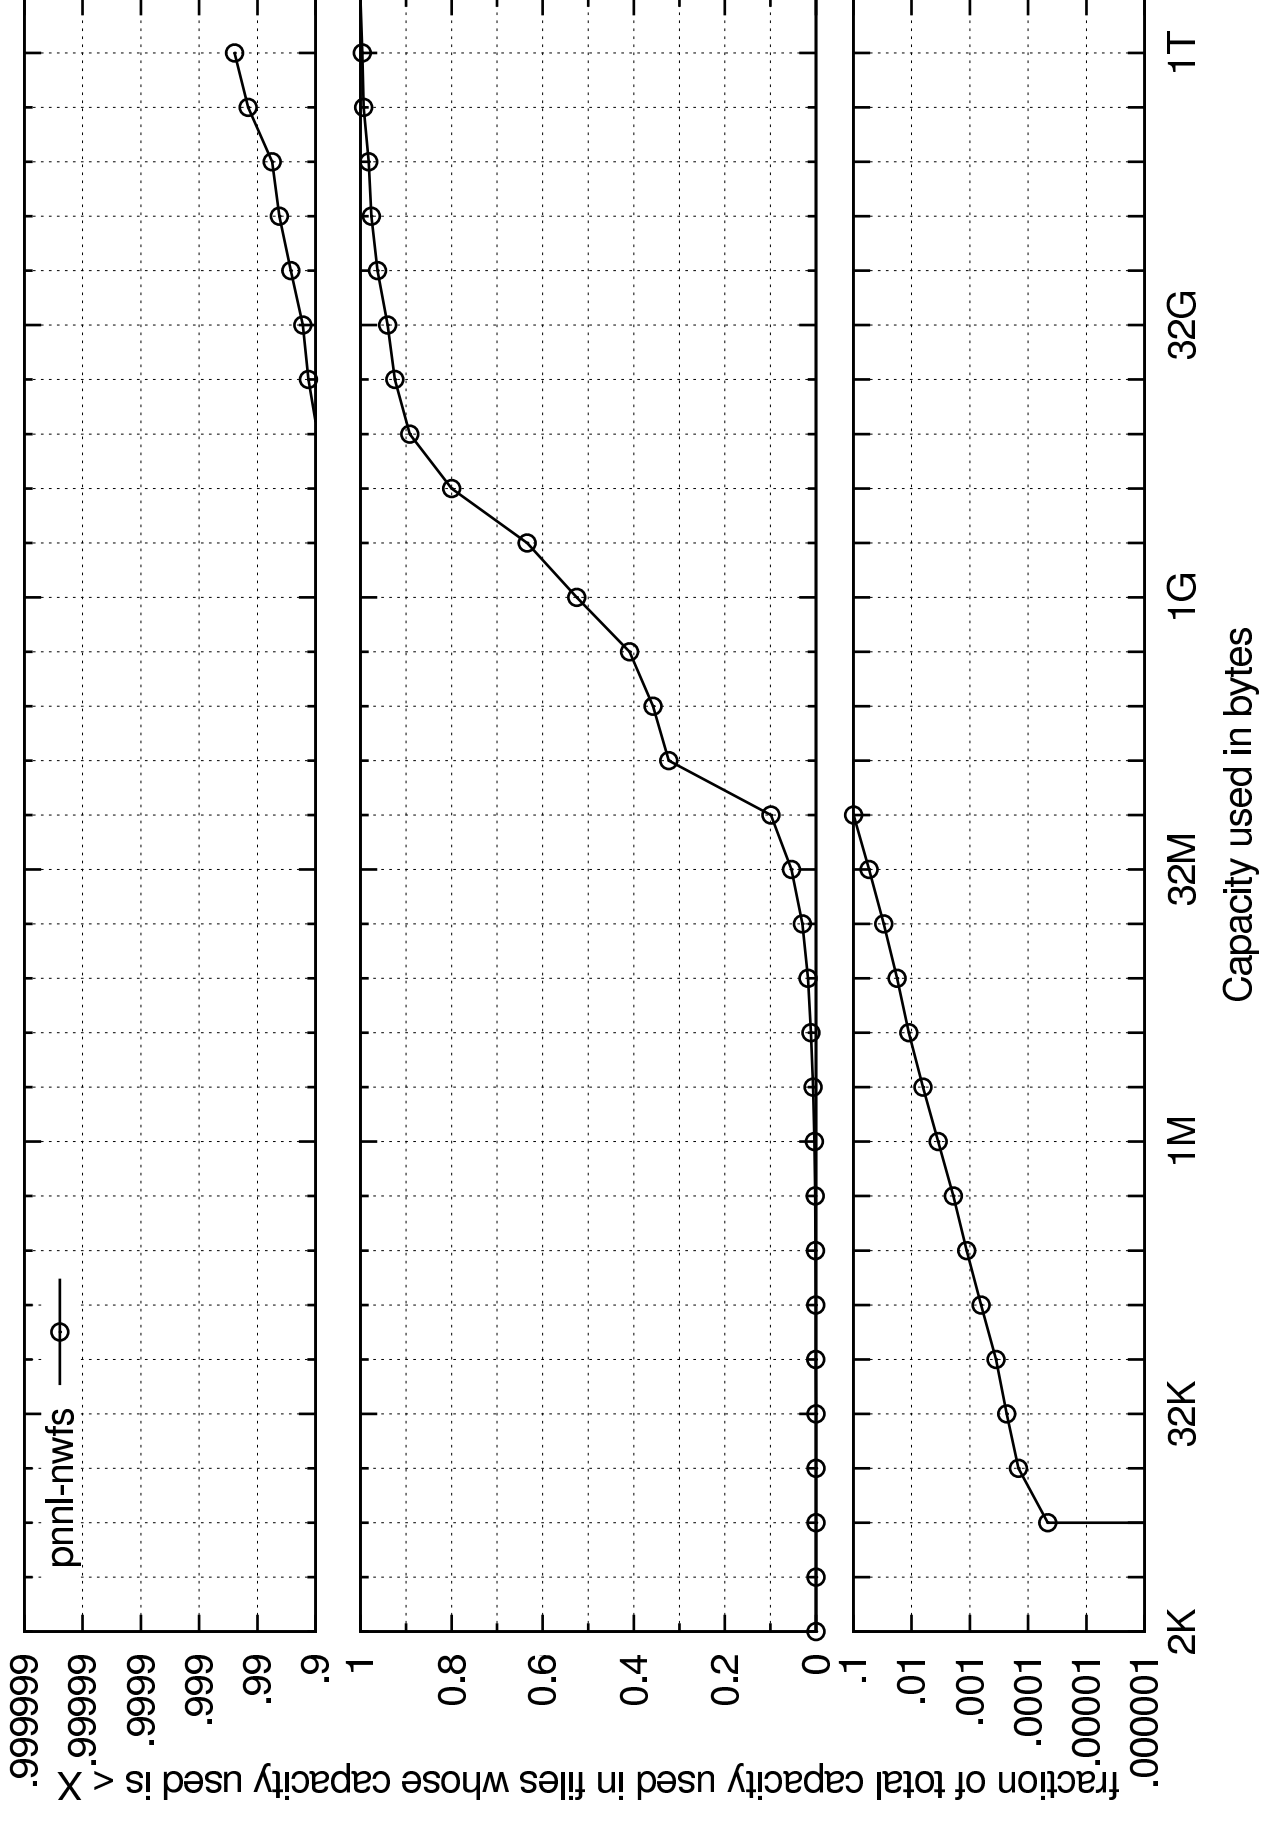

atime-bytes-cdf.ep

fraction of total size whose age is < X

pnnl-nwfs

access time in days

2D

32D

1KD

capused-bytes-cdf.ep