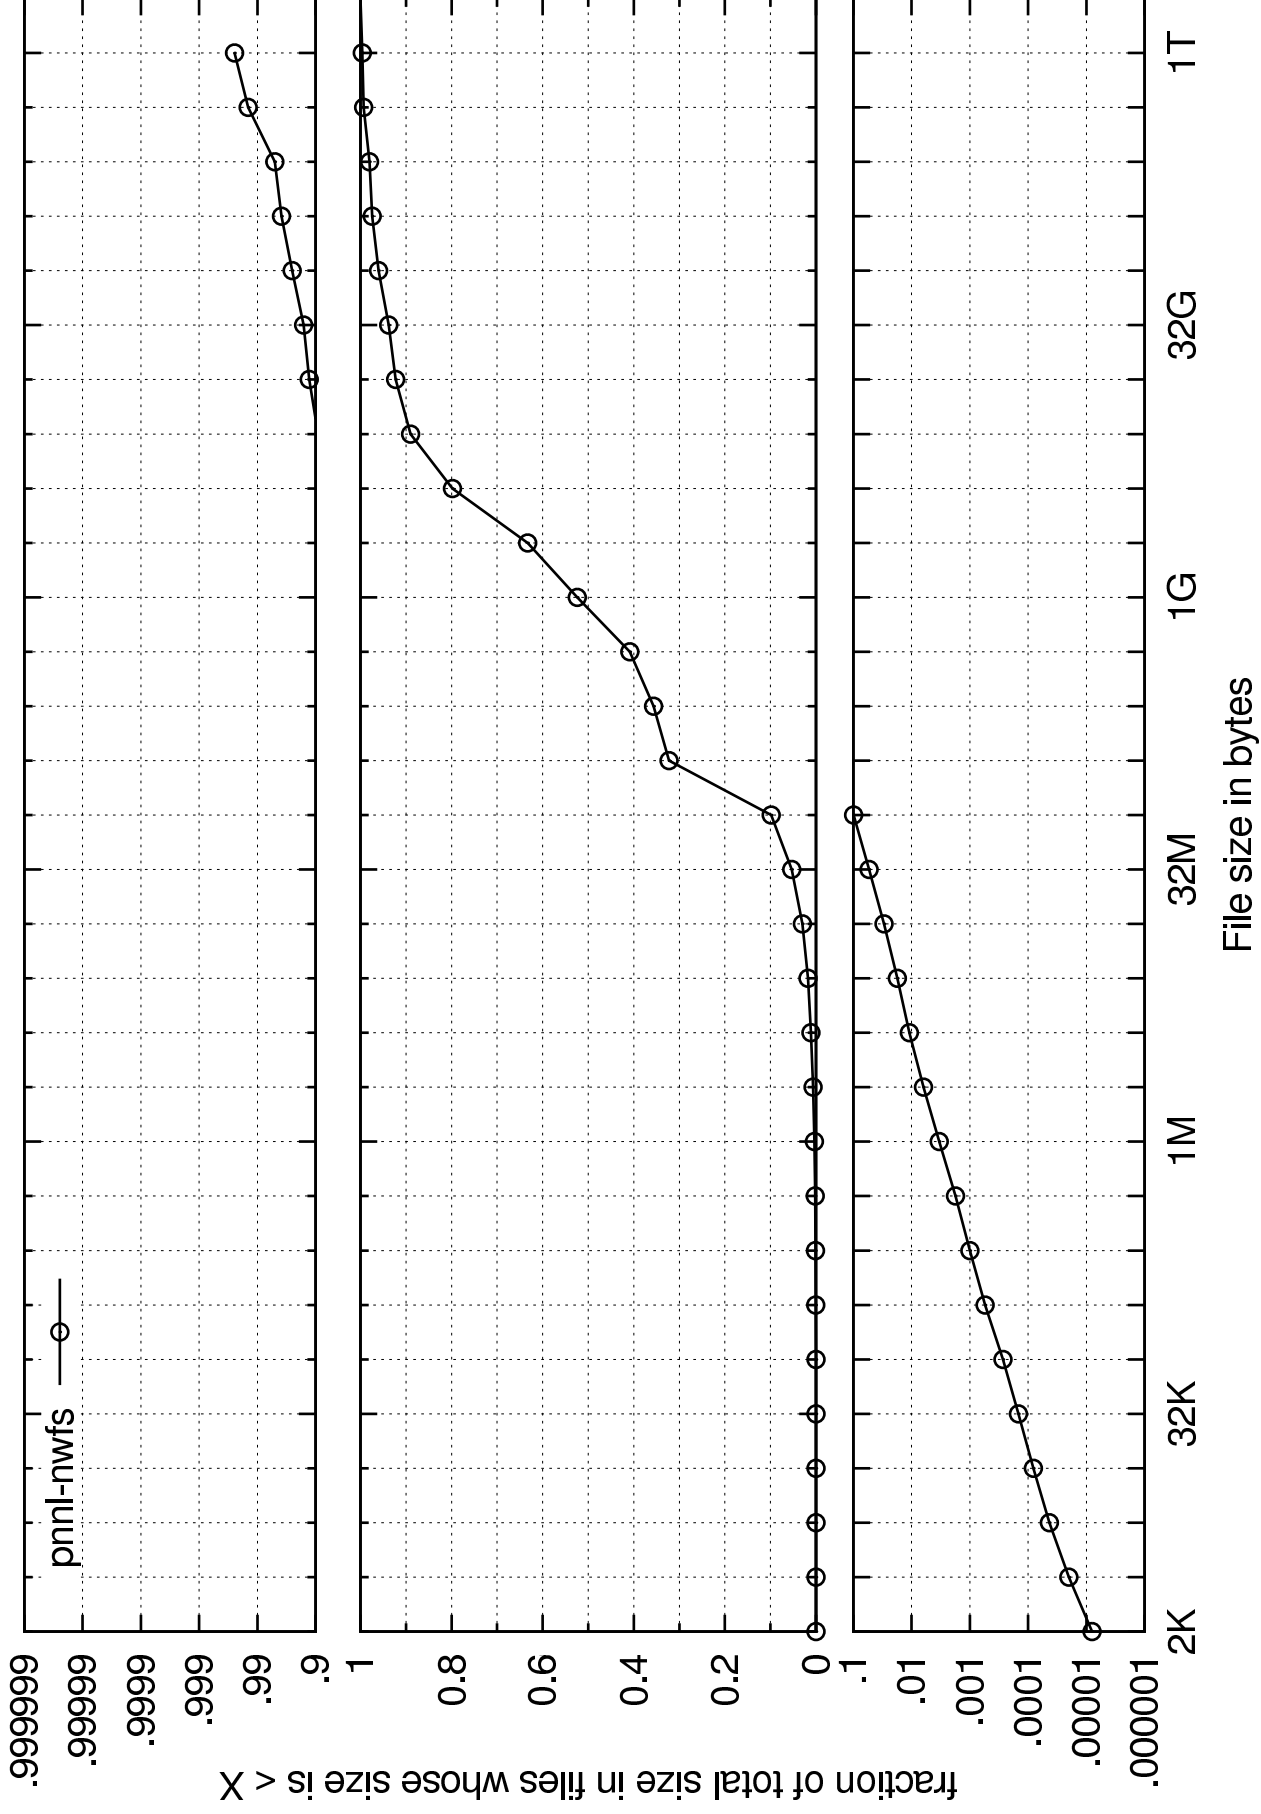

atime-bytes-cdf.ep

fraction of total size whose age is < X

pnnl-nwfs

access time in days

2D

32D

1KD

capused-bytes-cdf.ep

dirkb-dirs-cdf.ep

fraction of total directories whose size is < X

pnnl-nwfs

Directory size in bytes

filesize-bytes-cdf.eps

filesize-files-cdf.ep

mtime-bytes-cdf.ep

fraction of total size whose age is < X