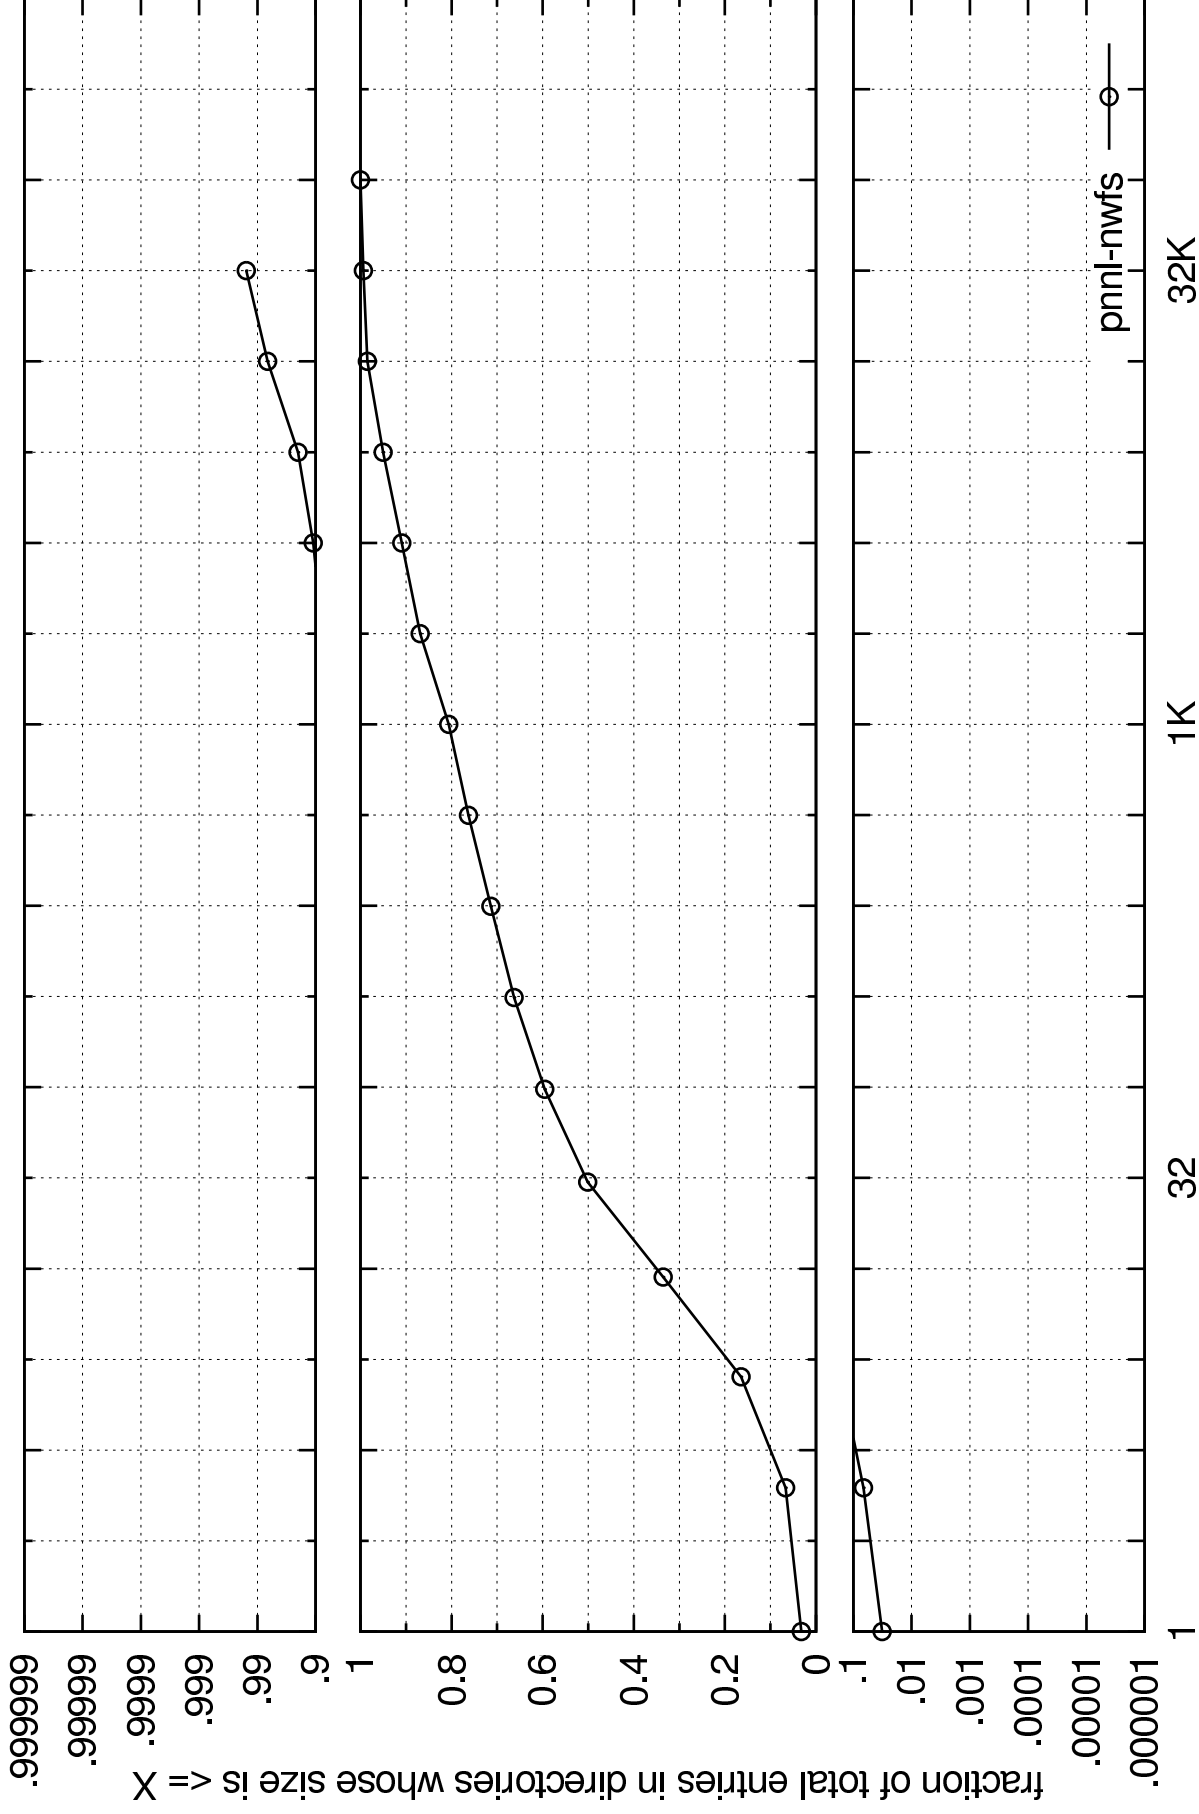

dirents-entries-cdf.ep