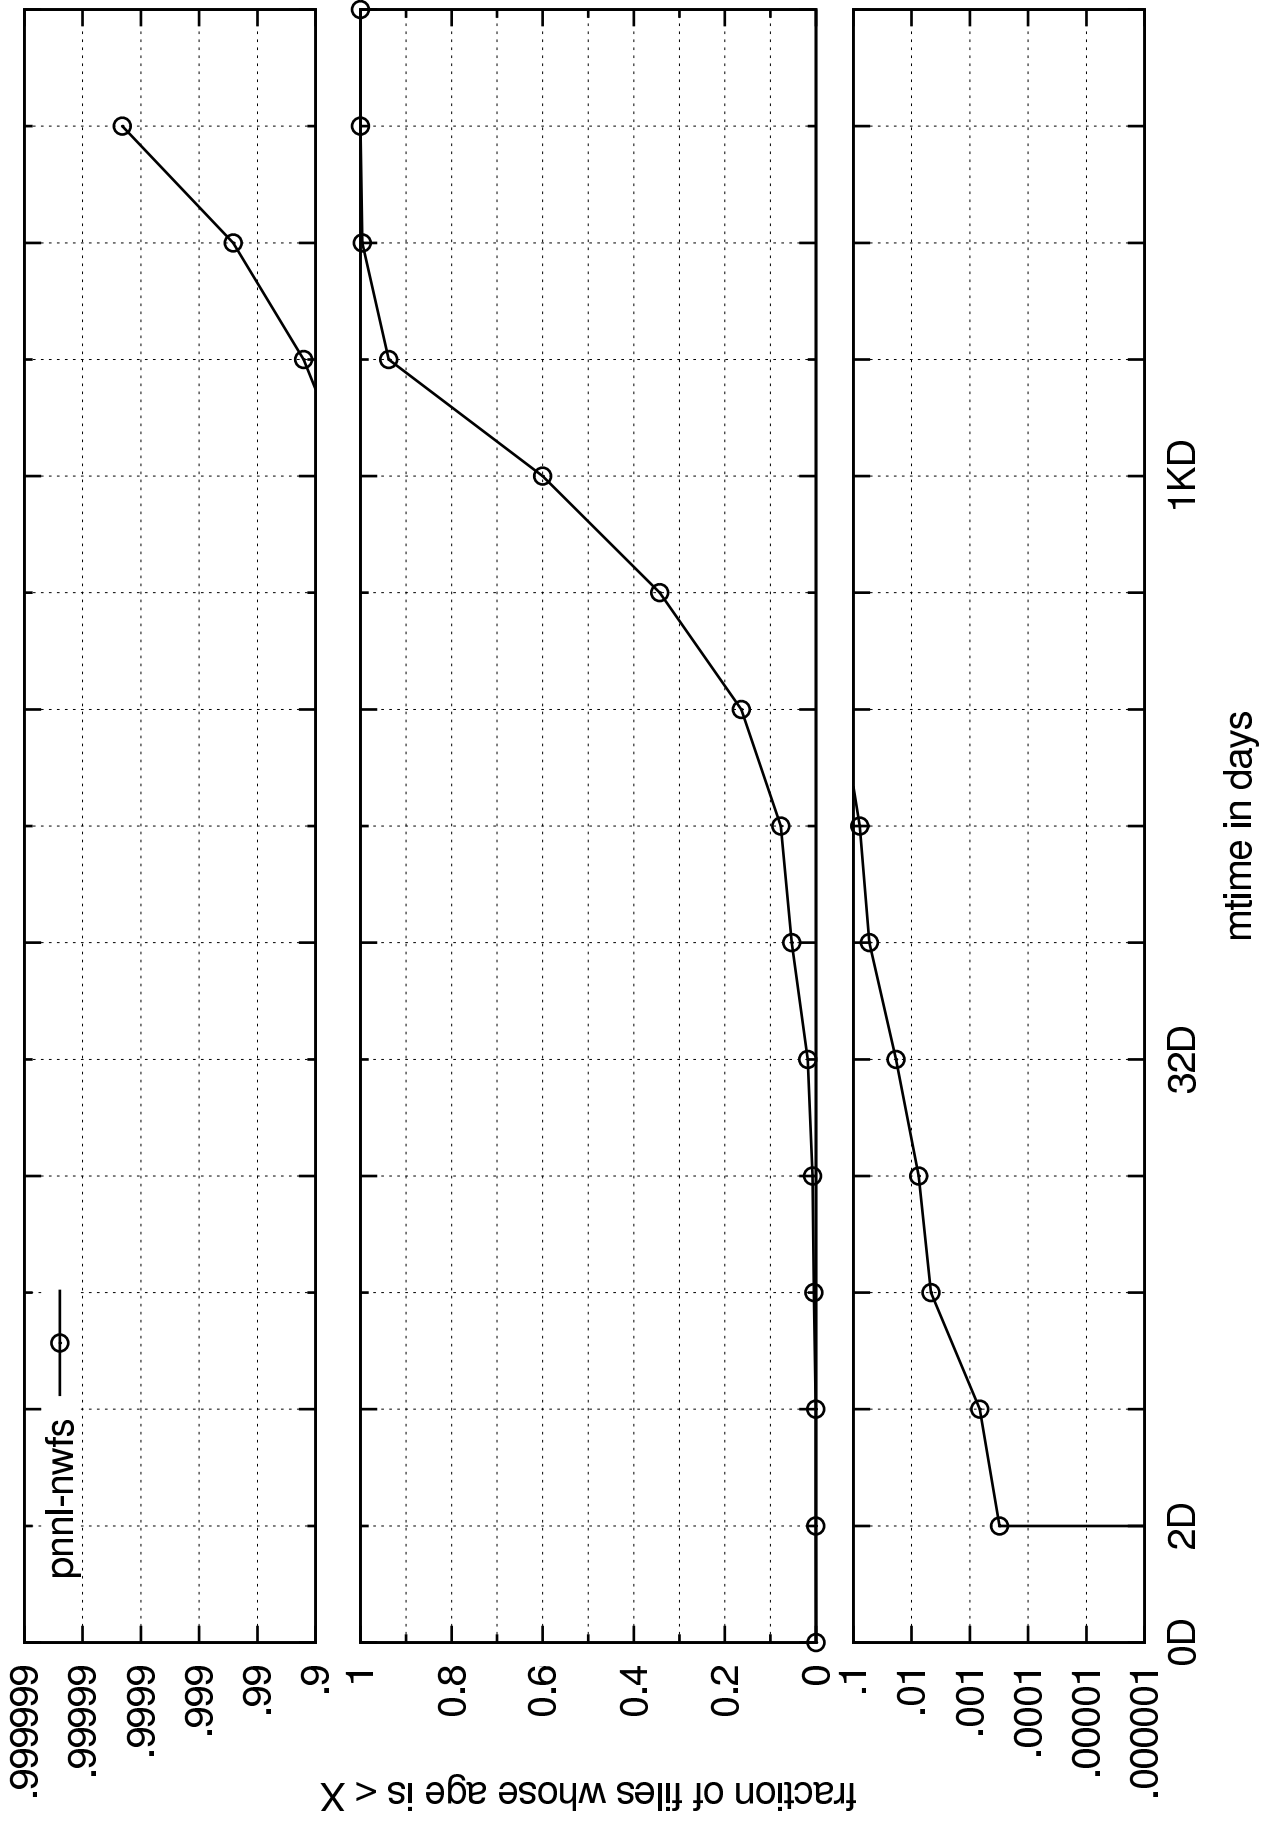

mtime-files-cdf.eps