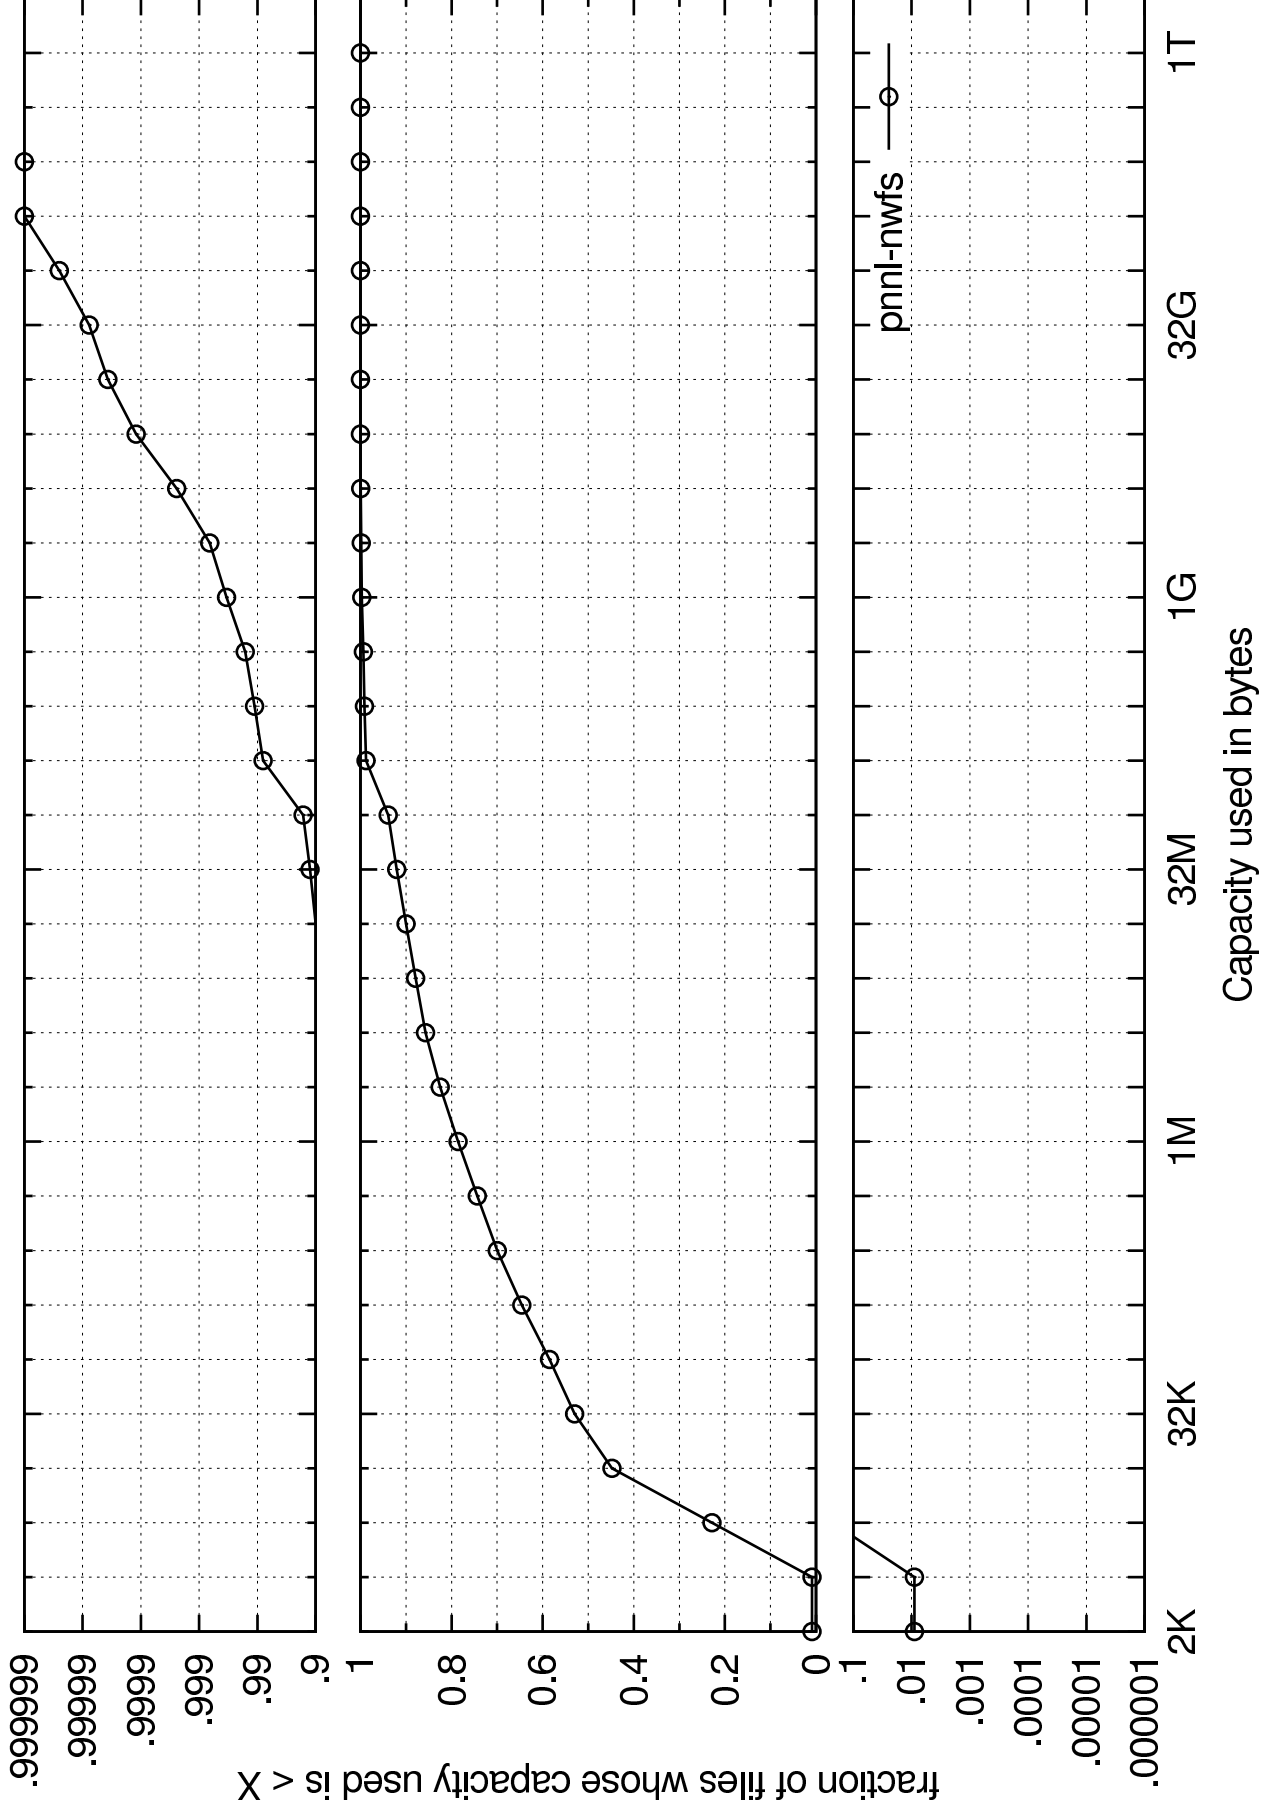

capused-files-cdf.ep