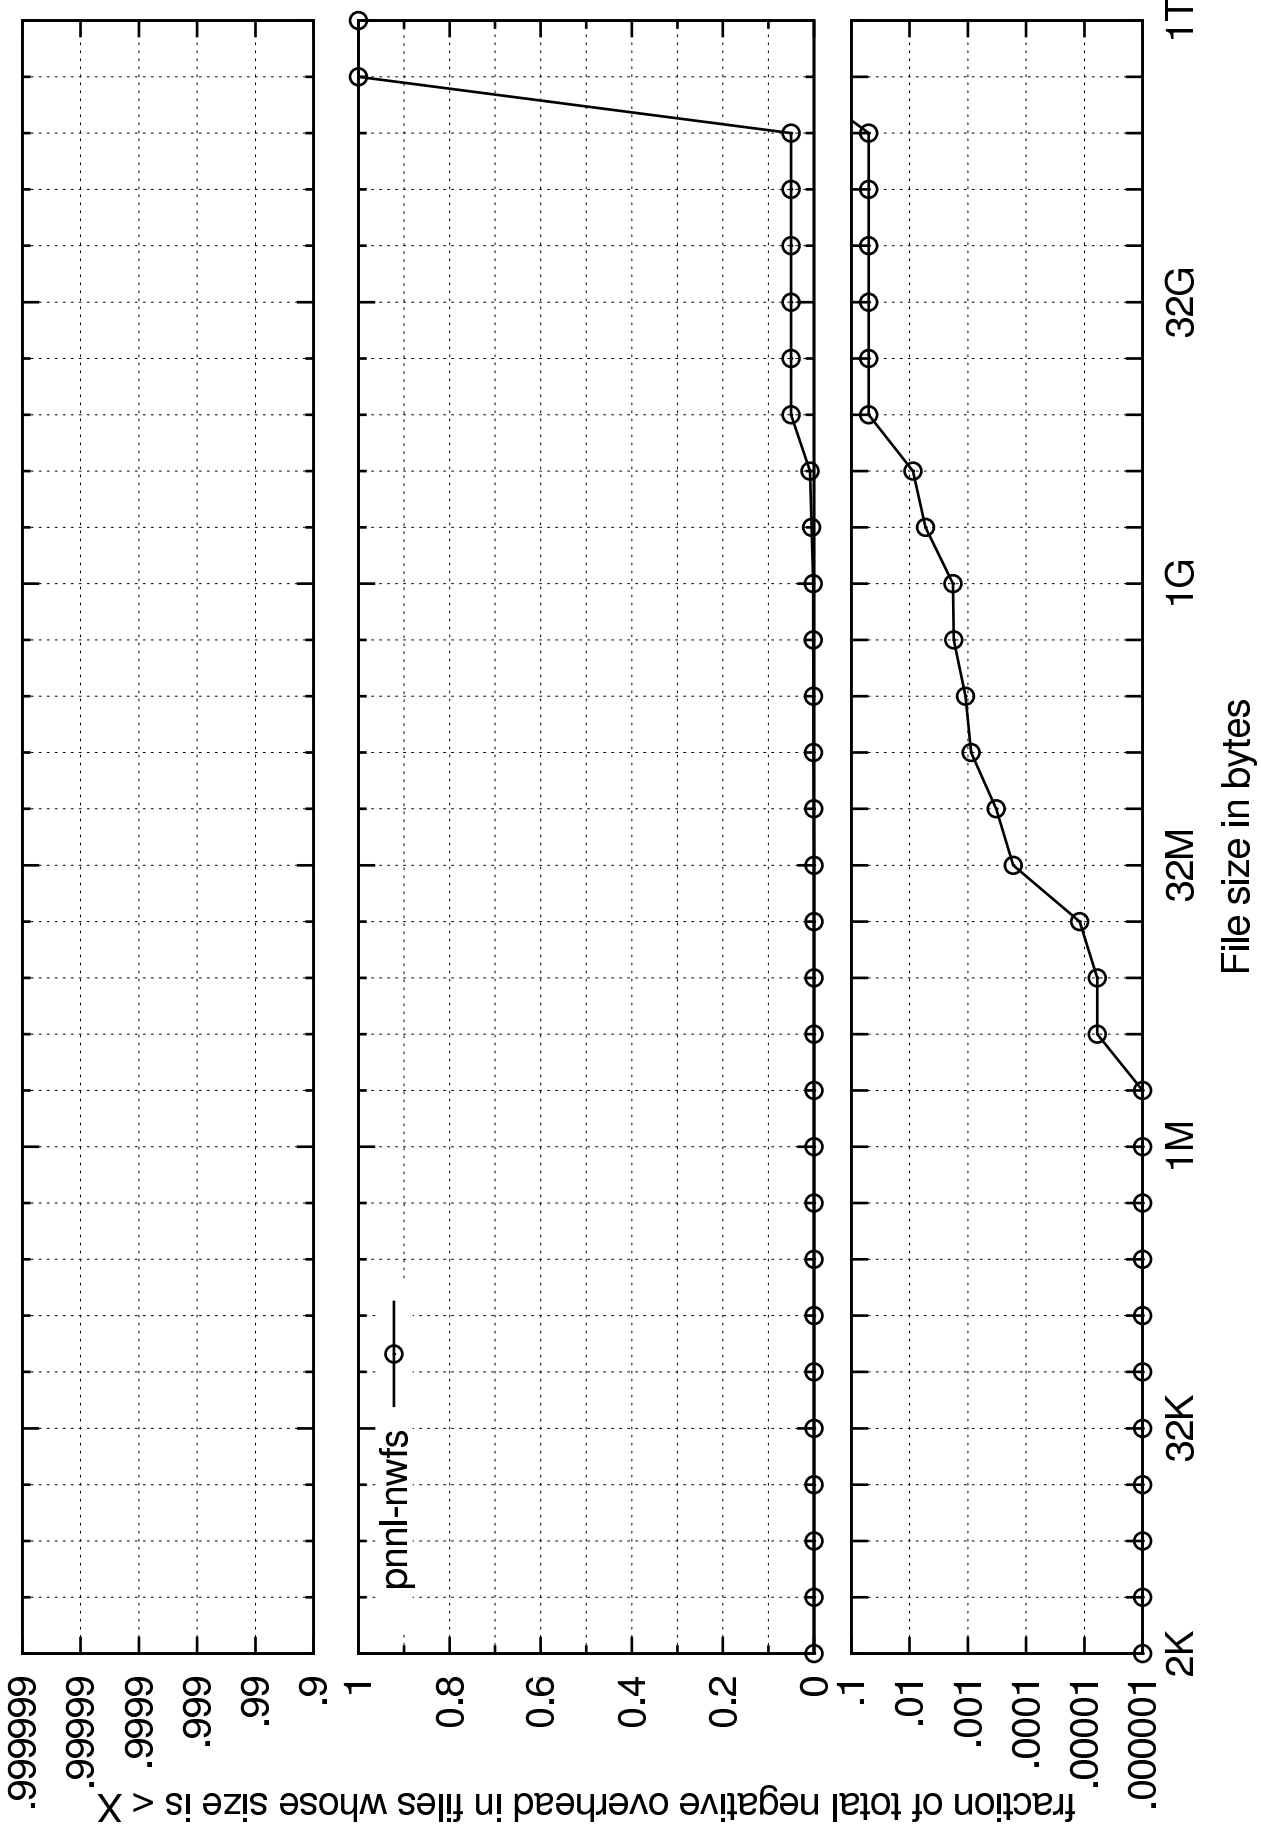

atime-bytes-cdf.ep

fraction of total size whose age is < X

pnnl-nwfs

access time in days

2D

32D

1KD

capused-bytes-cdf.ep

fraction of total size whose age is < X

pnnl-nwfs

mtime in days

mtime-files-cdf.eps

neg-bytes-cdf.ep

neg-files-cdf.ep

pos-bytes-cdf.eps

pos-files-cdf.ep