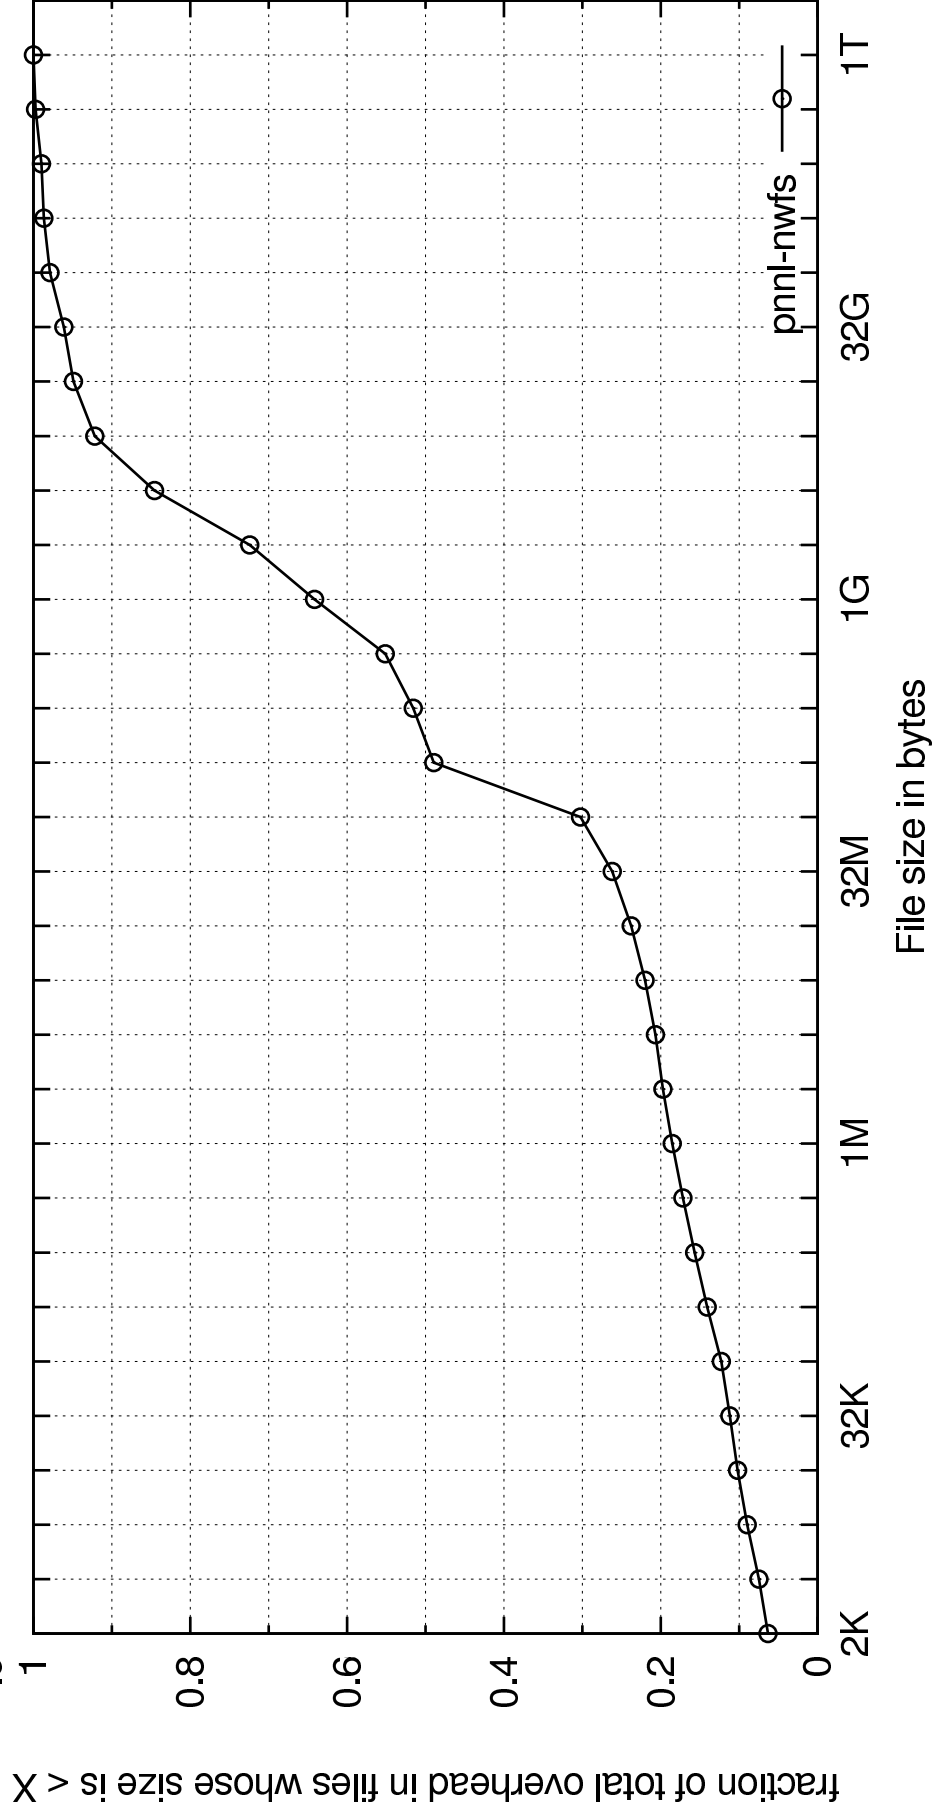

atime-bytes-cdf.ep

fraction of total size whose age is < X

pnnl-nwfs

access time in days

2D

32D

1KD

capused-bytes-cdf.ep

fraction of total size whose age is < X

pnnl-nwfs

mtime in days

mtime-files-cdf.eps

neg-bytes-cdf.ep

neg-files-cdf.ep

pos-bytes-cdf.eps

pos-files-cdf.ep