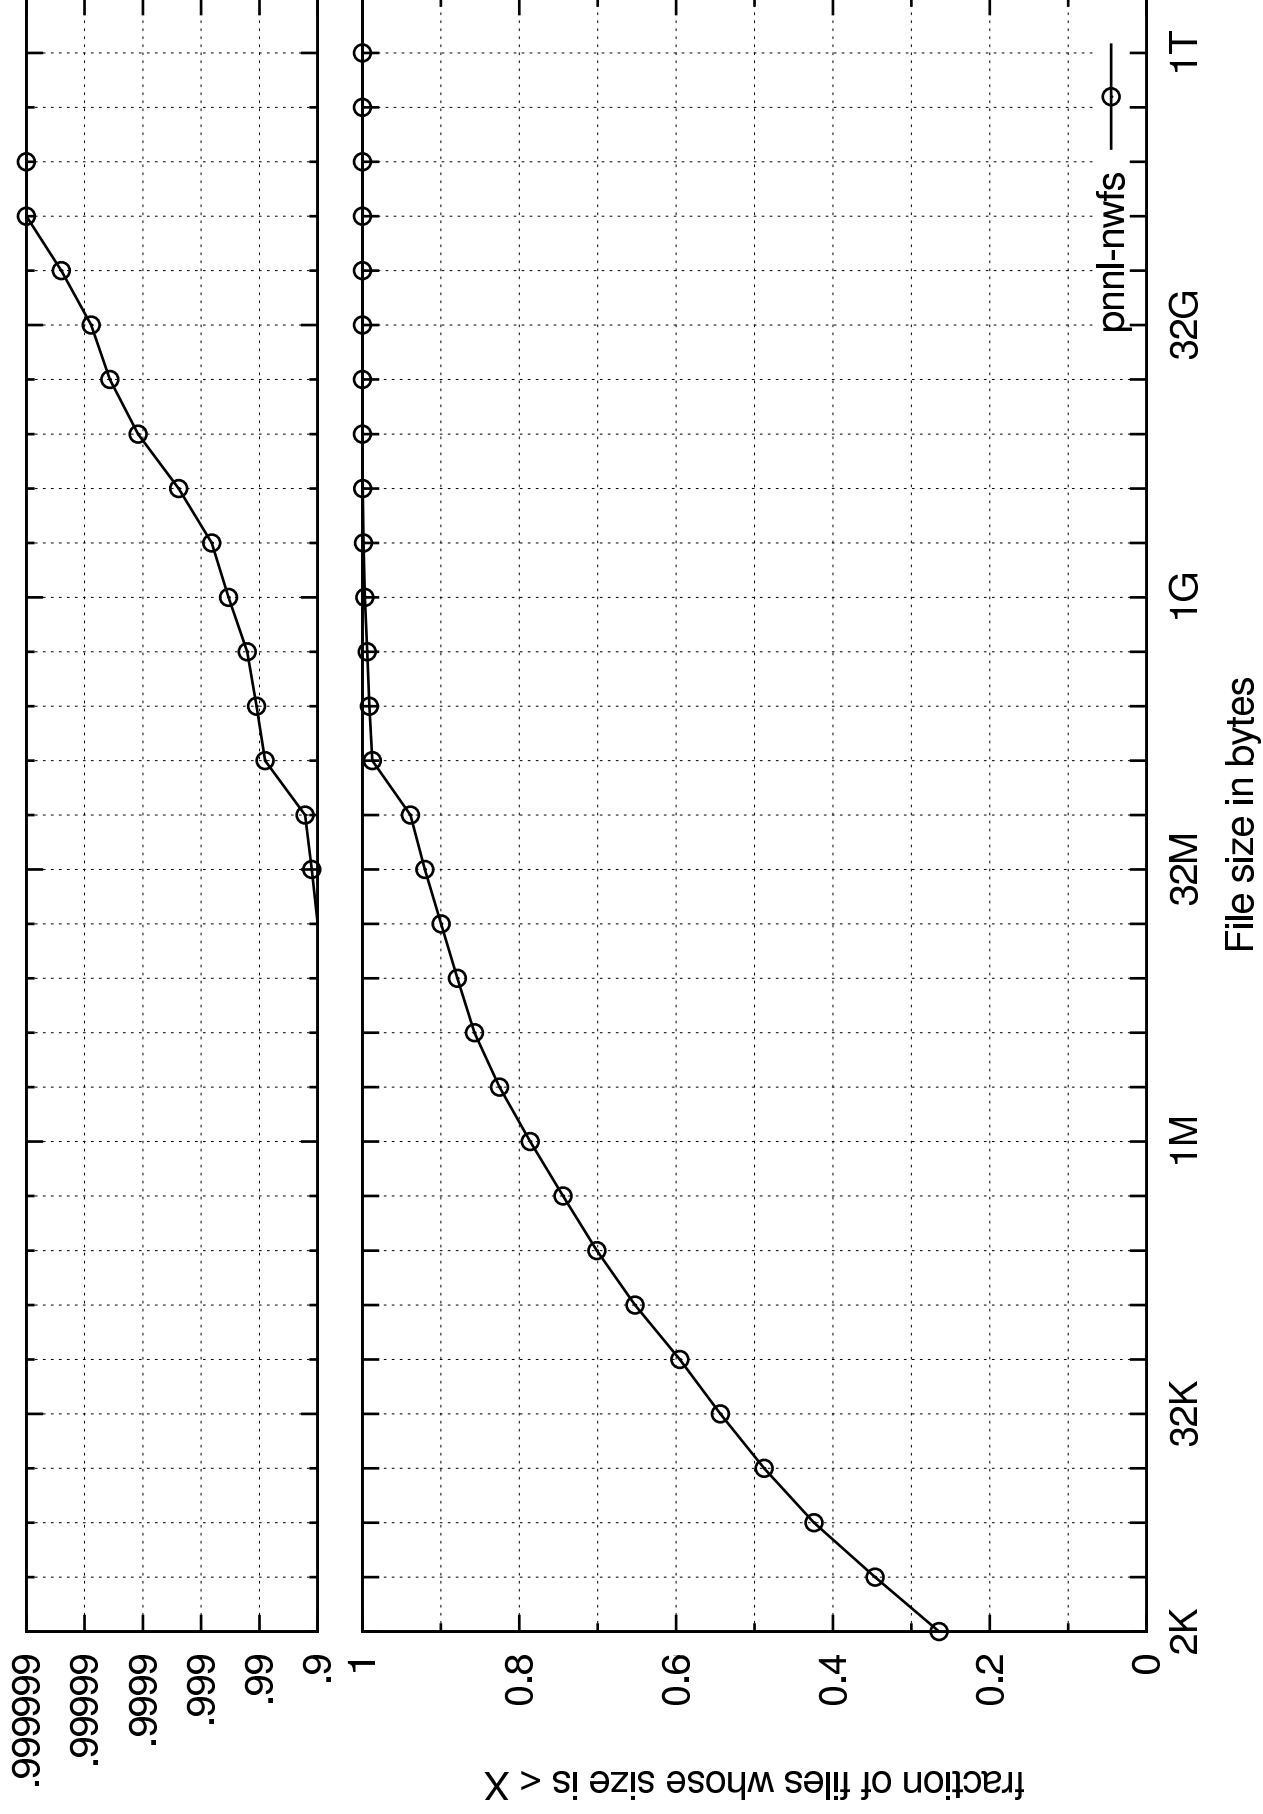

atime-bytes-cdf.ep

fraction of total size whose age is < X

pnnl-nwfs

access time in days

2D

32D

1KD

capused-bytes-cdf.ep

dirkb-dirs-cdf.ep

fraction of total directories whose size is < X

pnnl-nwfs

Directory size in bytes

filesize-bytes-cdf.eps

filesize-files-cdf.ep

mtime-bytes-cdf.ep

fraction of total size whose age is < X