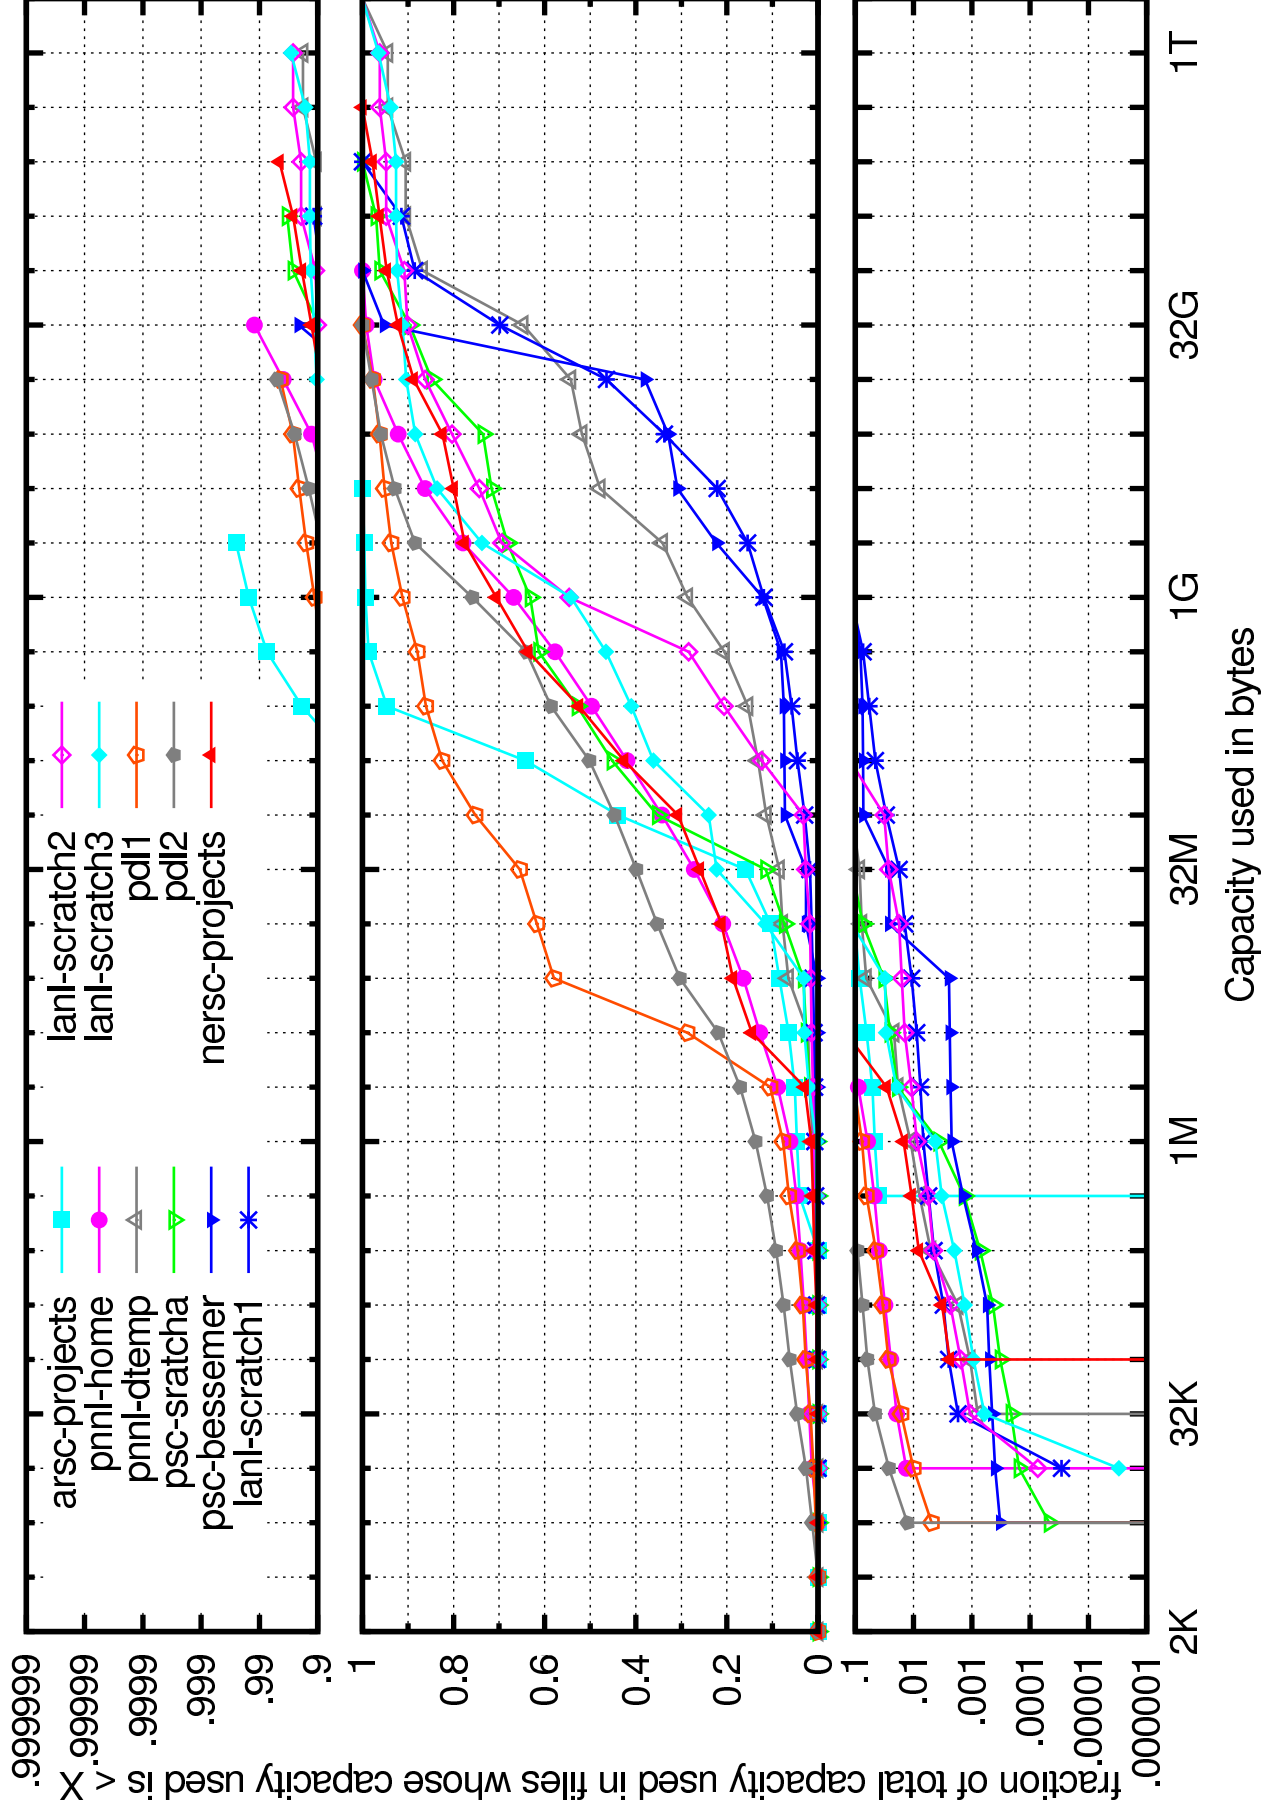

atime-bytes-cdf.eps

atime-files-cdf.epe

fraction of files whose age is less than X

1KD

32D

2D

access time in days

capused-bytes-cdf.eps

capused-files-cdf.eps

ctime-bytes-cdf.eps

file change time in days

cftime-files-cdf.eps

File change time in days

dirents-entries-cdf.eps

dirkb-bytes-cdf.eps

filesize-bytes-cdf.eps