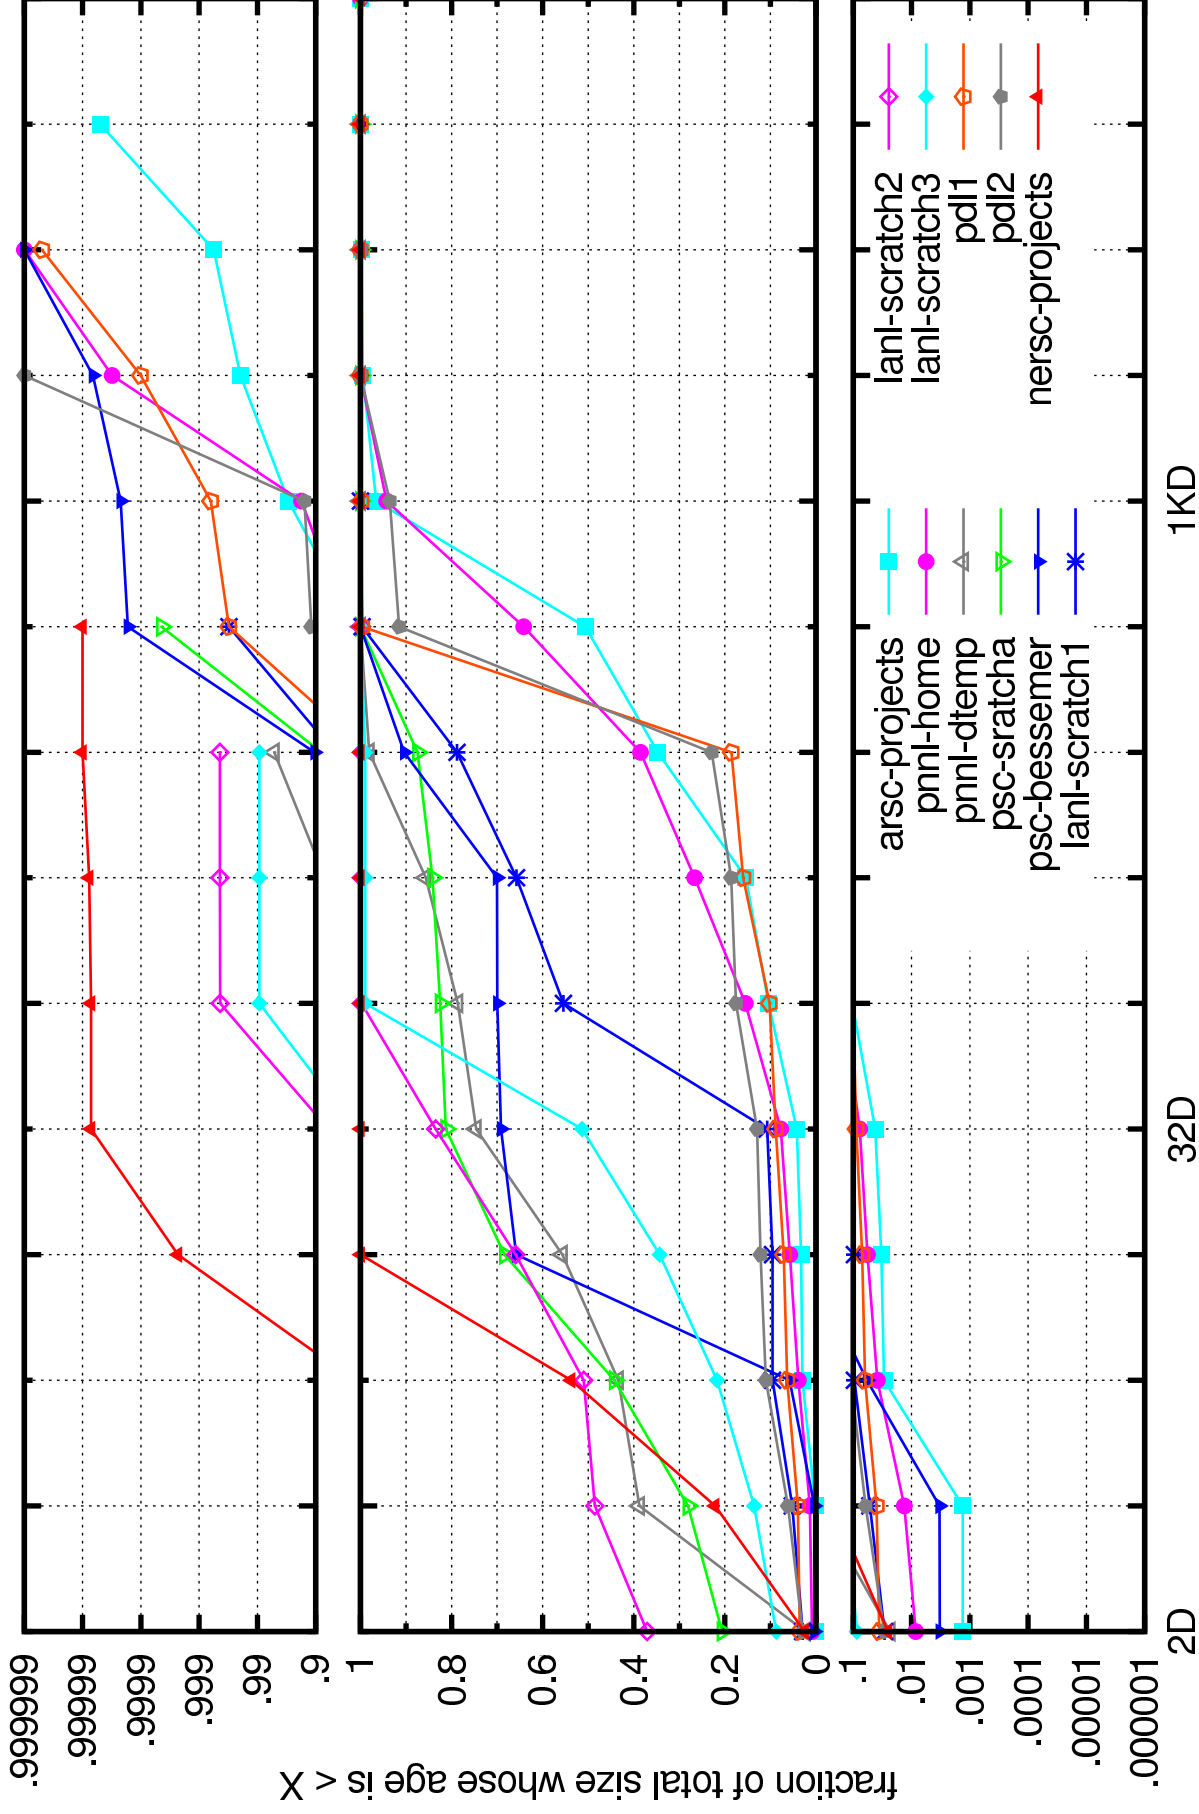

atime-bytes-cdf.eps

atime-files-cdf.epe

fraction of files whose age is less than X

1KD

32D

2D

access time in days

capused-bytes-cdf.eps

capused-files-cdf.eps

ctime-bytes-cdf.eps

file change time in days

cftime-files-cdf.eps

File change time in days

dirents-entries-cdf.eps

dirkb-bytes-cdf.eps

filesize-bytes-cdf.eps