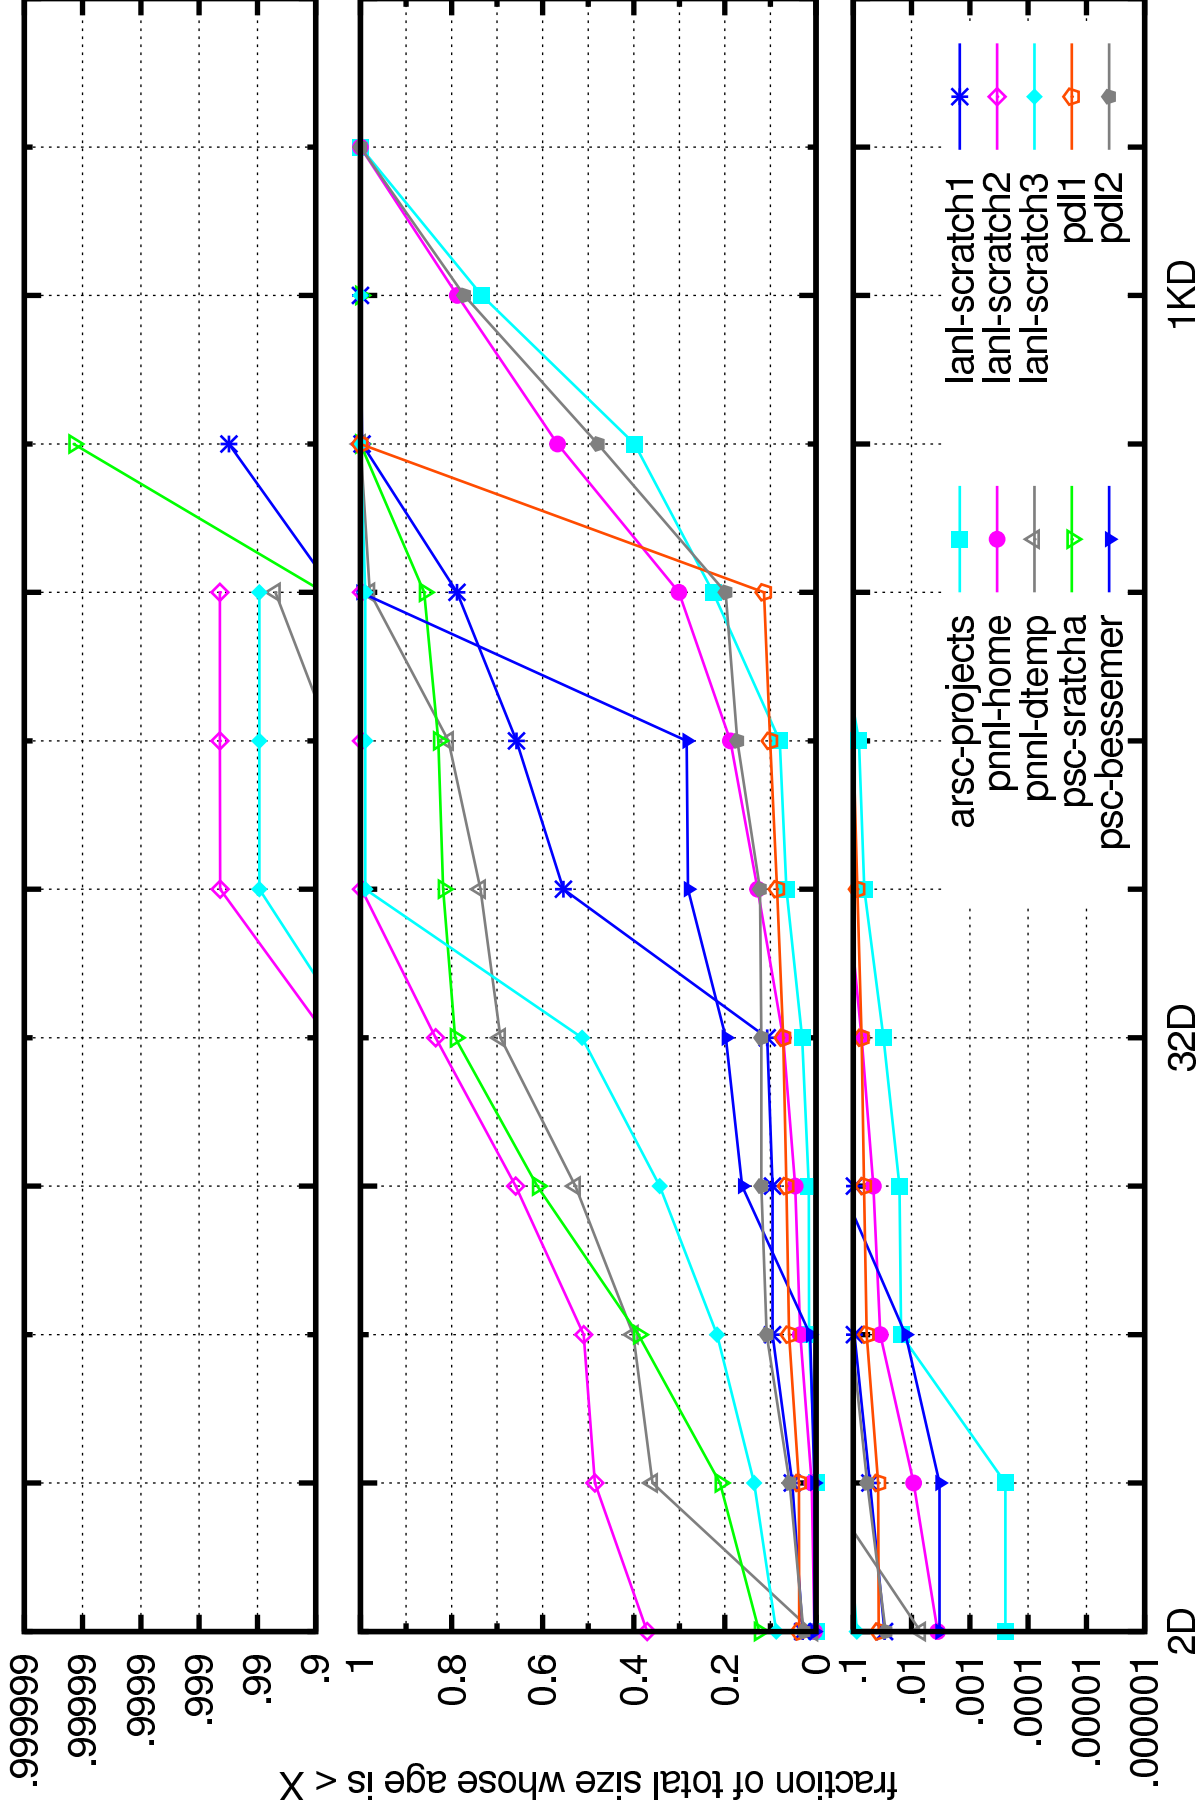

atime-bytes-cdf.eps

atime-files-cdf.epe

fraction of files whose age is less than X

1KD

32D

2D

access time in days

capused-bytes-cdf.eps

capused-files-cdf.eps

ctime-bytes-cdf.eps

file change time in days

cftime-files-cdf.eps

File change time in days

dirents-entries-cdf.eps

dirkb-bytes-cdf.eps

filesize-bytes-cdf.eps