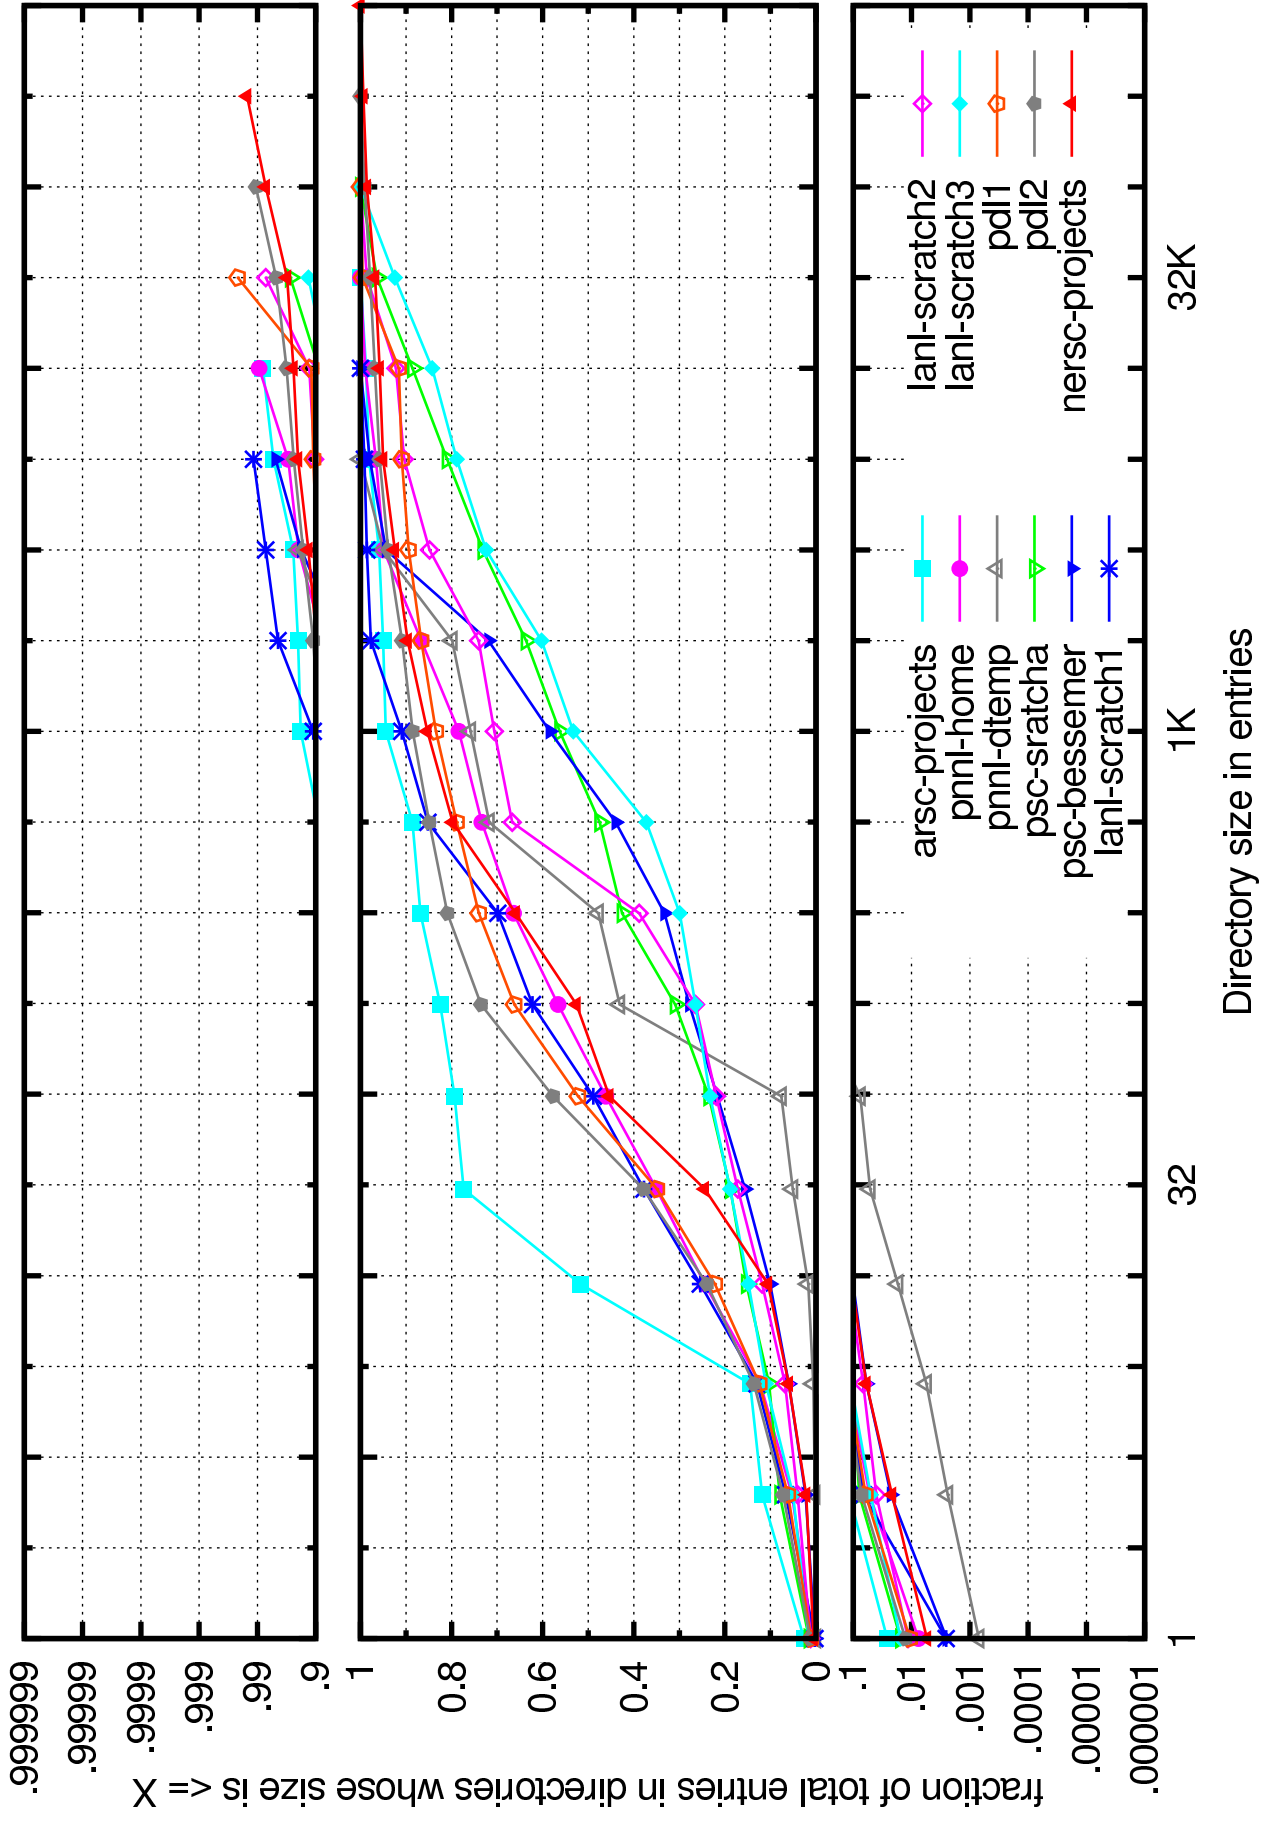

atime-bytes-cdf.eps

atime-files-cdf.epe

fraction of files whose age is less than X

1KD

32D

2D

access time in days

capused-bytes-cdf.eps

capused-files-cdf.eps

ctime-bytes-cdf.eps

file change time in days

cftime-files-cdf.eps

File change time in days

dirents-entries-cdf.eps

dirkb-bytes-cdf.eps

filesize-bytes-cdf.eps