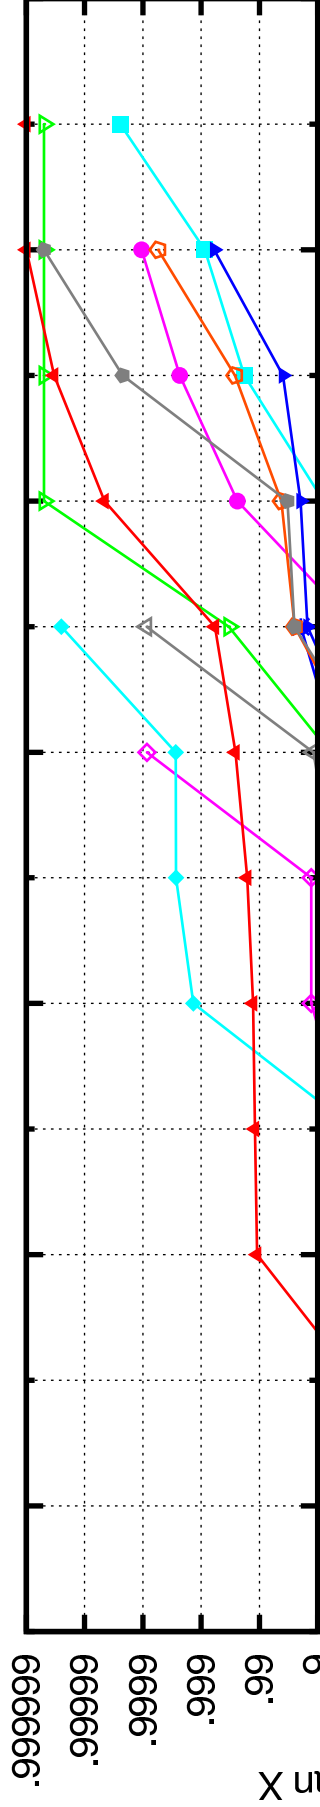

atime-bytes-cdf.eps

atime-files-cdf.epe

fraction of files whose age is less than X

1KD

32D

2D

access time in days

capused-bytes-cdf.eps