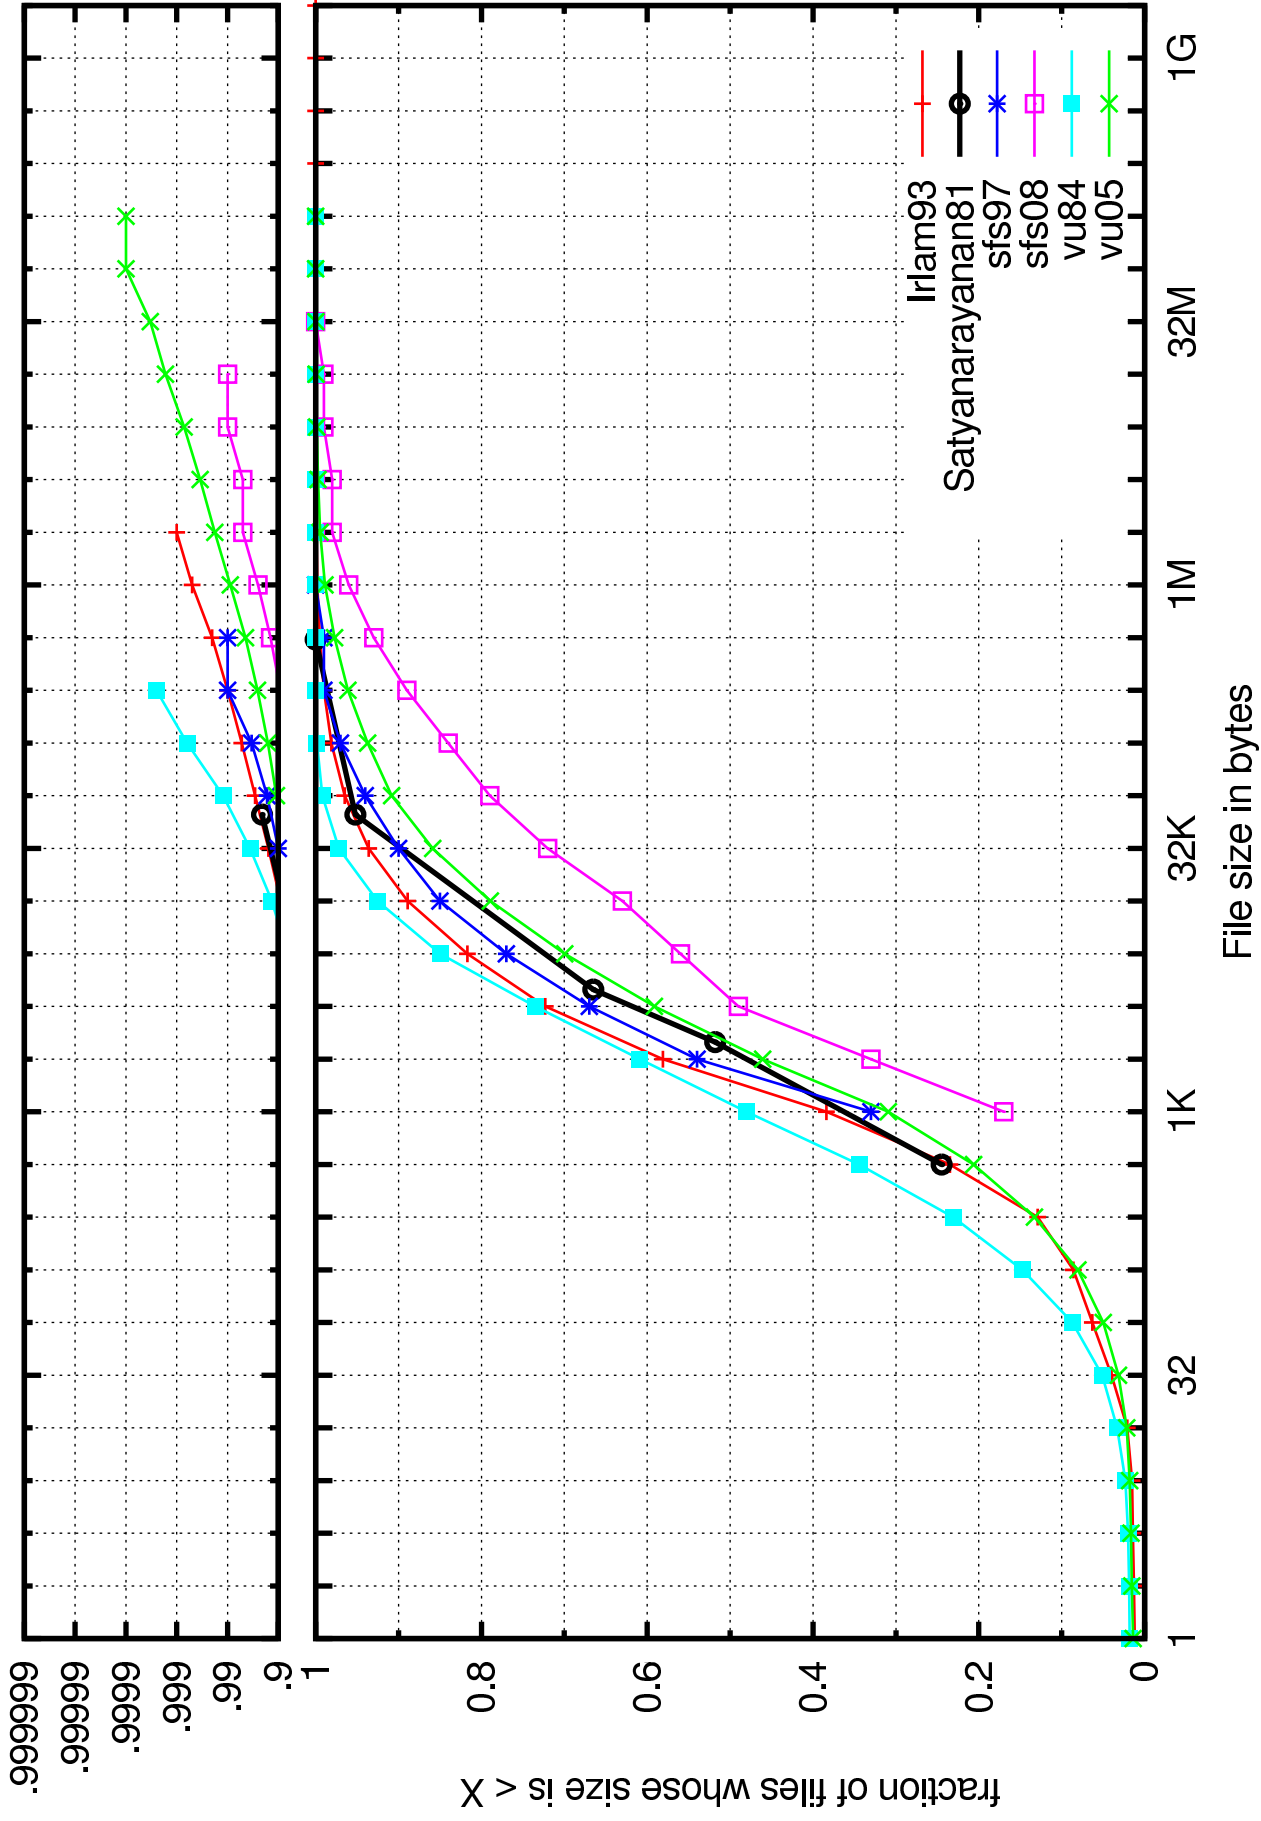

Irlam93-Satya81-sfs-vu-files-cdf.eps