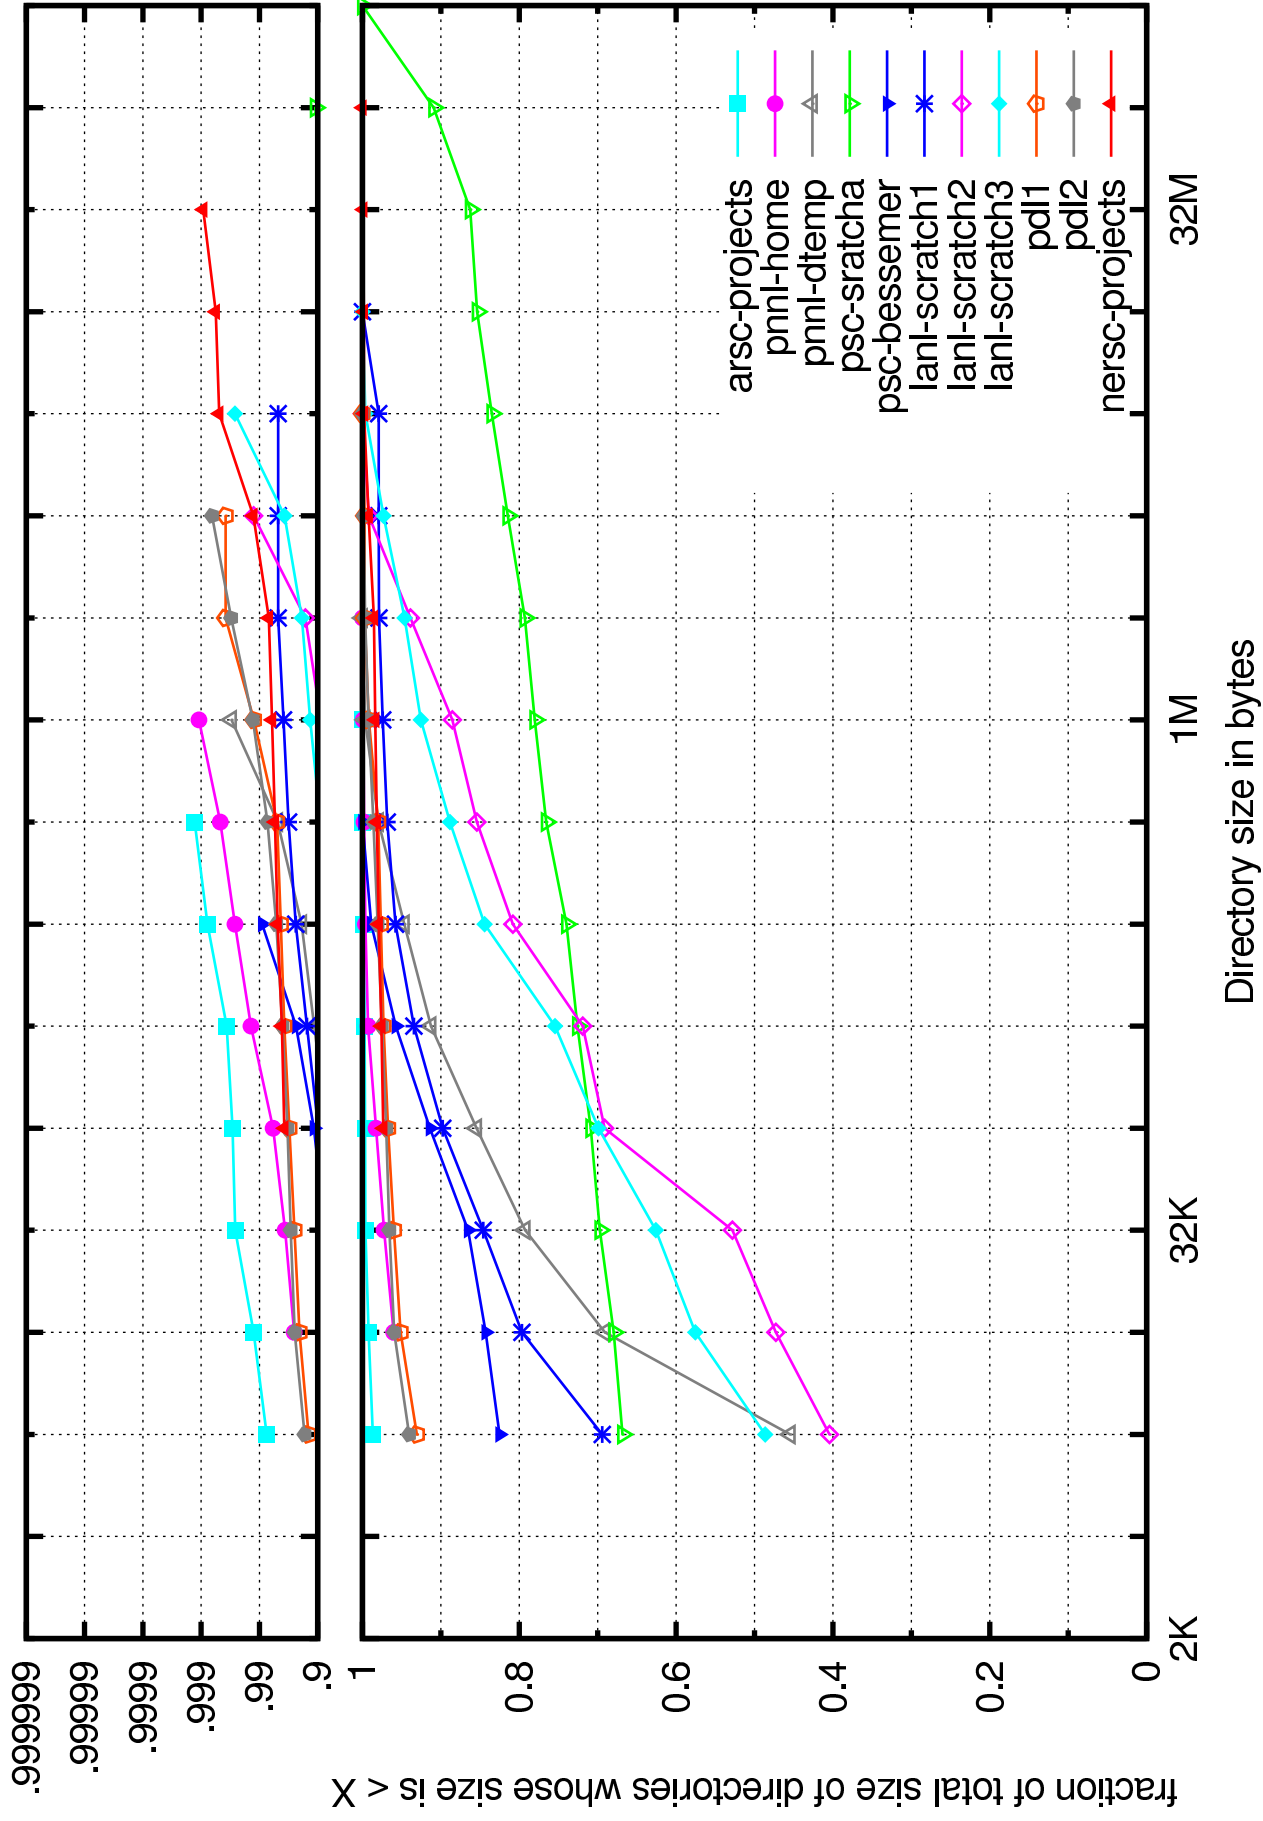

atime-bytes-cdf.eps

atime-files-cdf.epe

fraction of files whose age is less than X

1KD

32D

2D

access time in days

capused-bytes-cdf.eps

capused-files-cdf.eps

ctime-bytes-cdf.eps

file change time in days

cftime-files-cdf.eps

File change time in days

dirents-entries-cdf.eps

dirkb-bytes-cdf.eps

filesize-bytes-cdf.eps