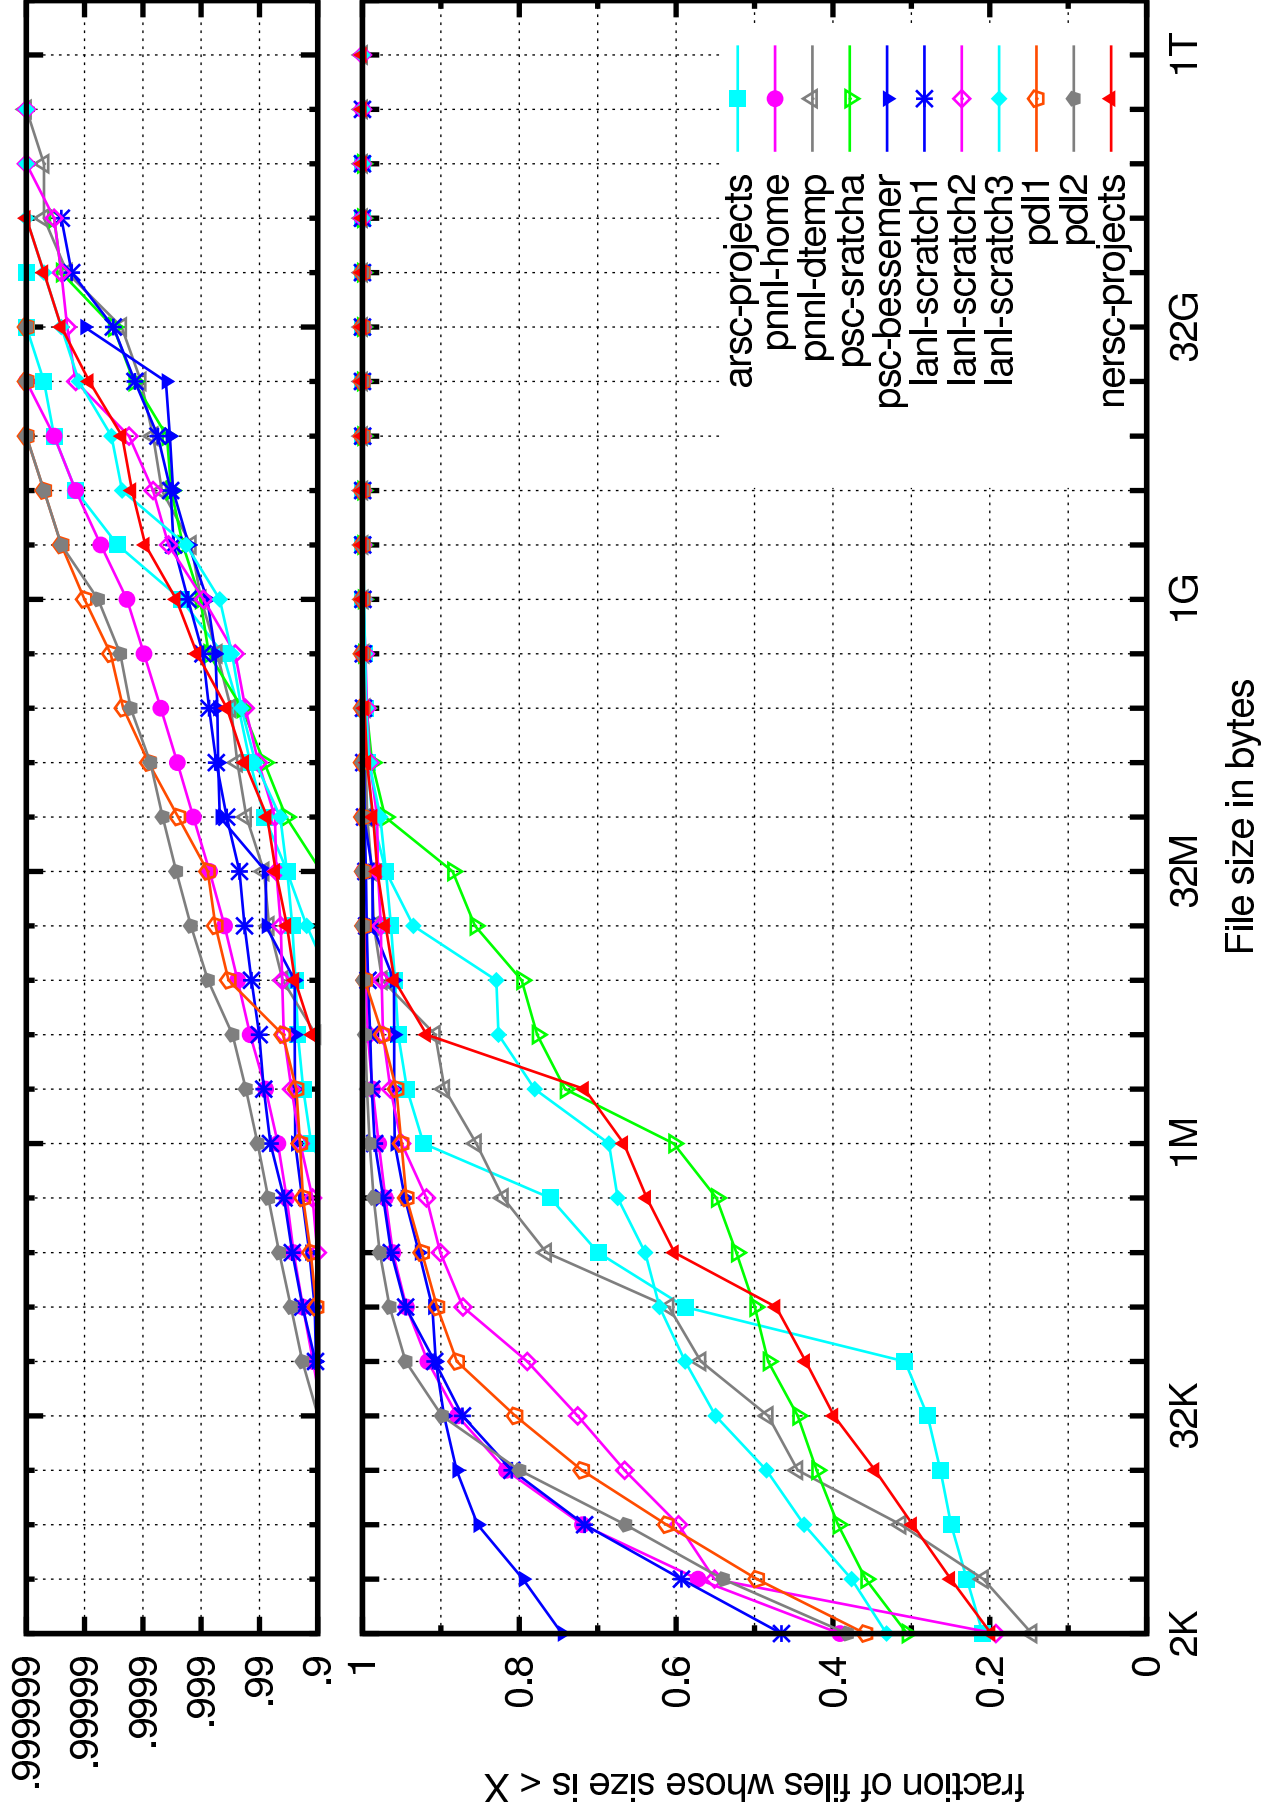

filesize-files-cdf.eps