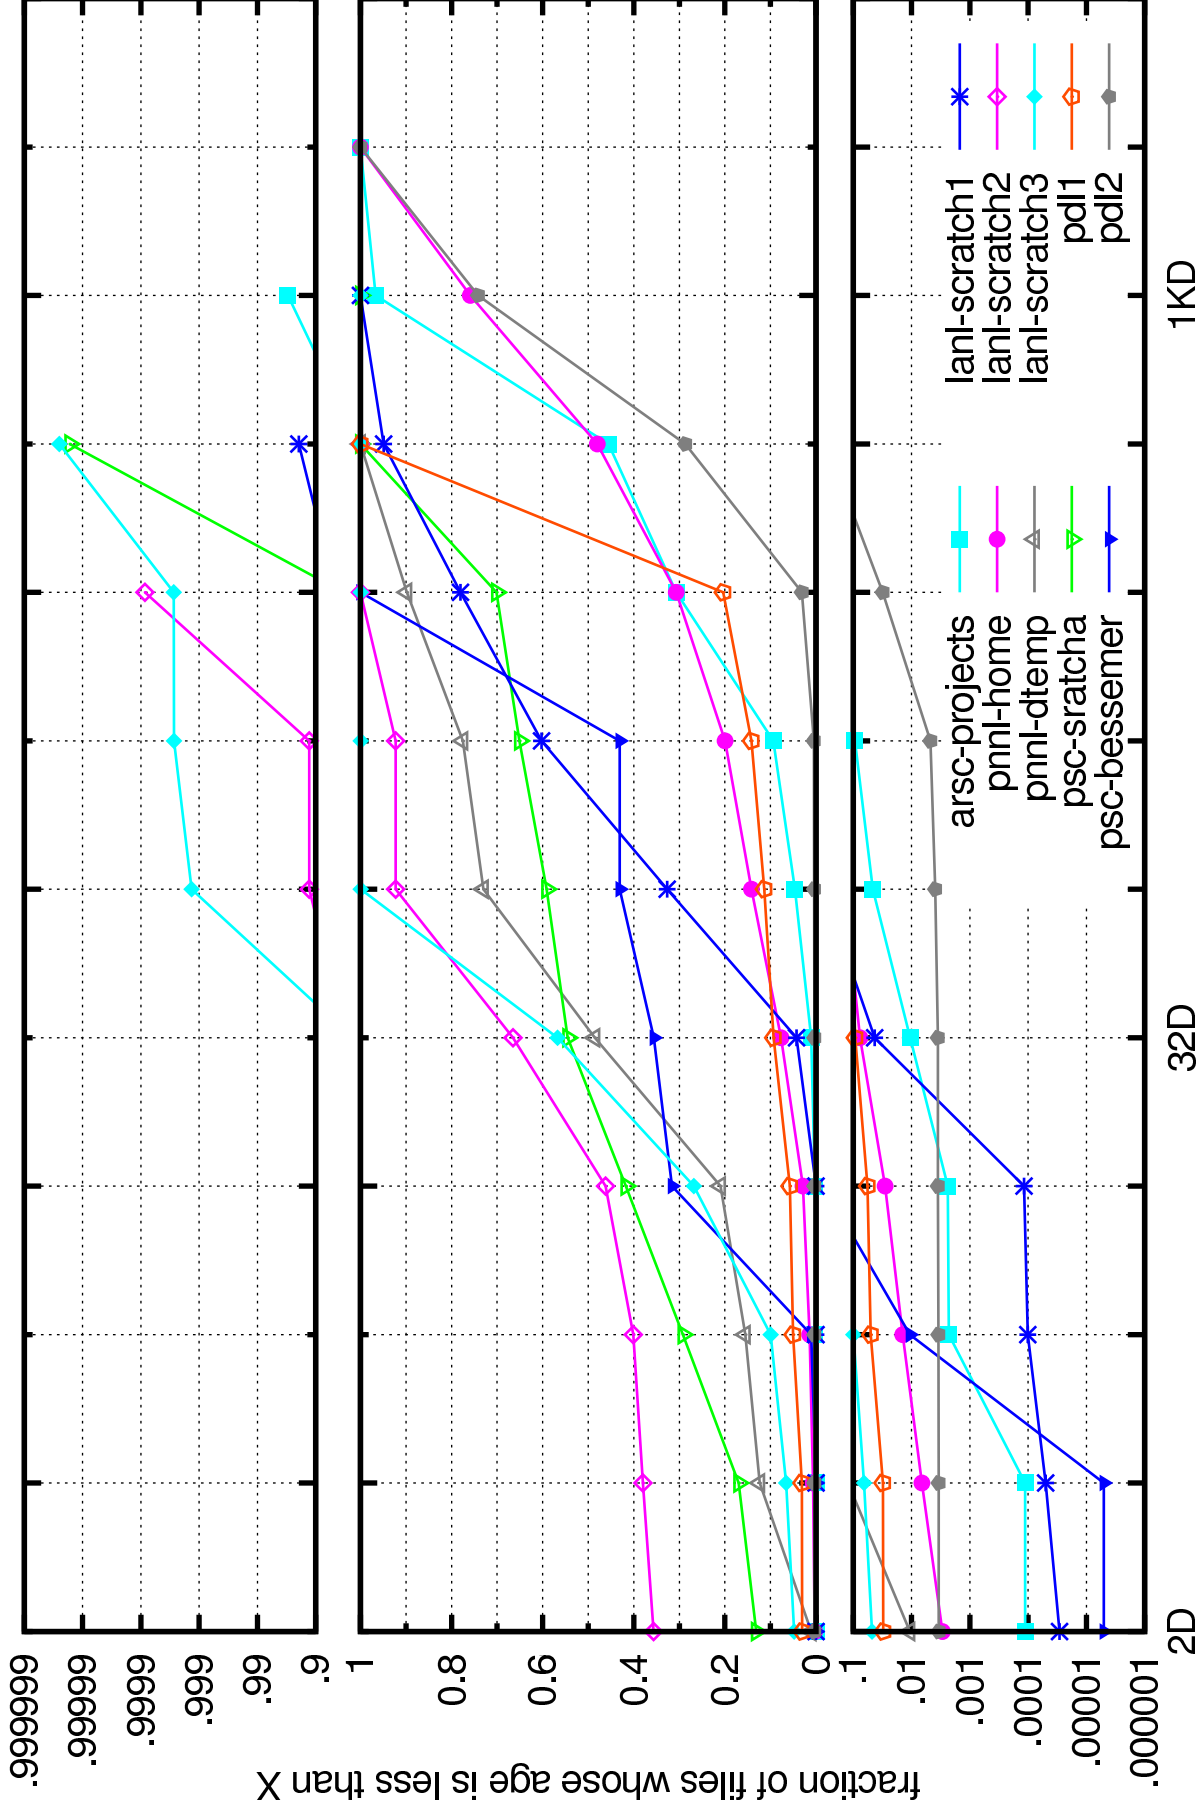

atime-bytes-cdf.eps

atime-files-cdf.epe

fraction of files whose age is less than X

1KD

32D

2D

access time in days

capused-bytes-cdf.eps

capused-files-cdf.eps

ctime-bytes-cdf.eps

file change time in days

cftime-files-cdf.eps

File change time in days

dirents-entries-cdf.eps

dirkb-bytes-cdf.eps

filesize-bytes-cdf.eps