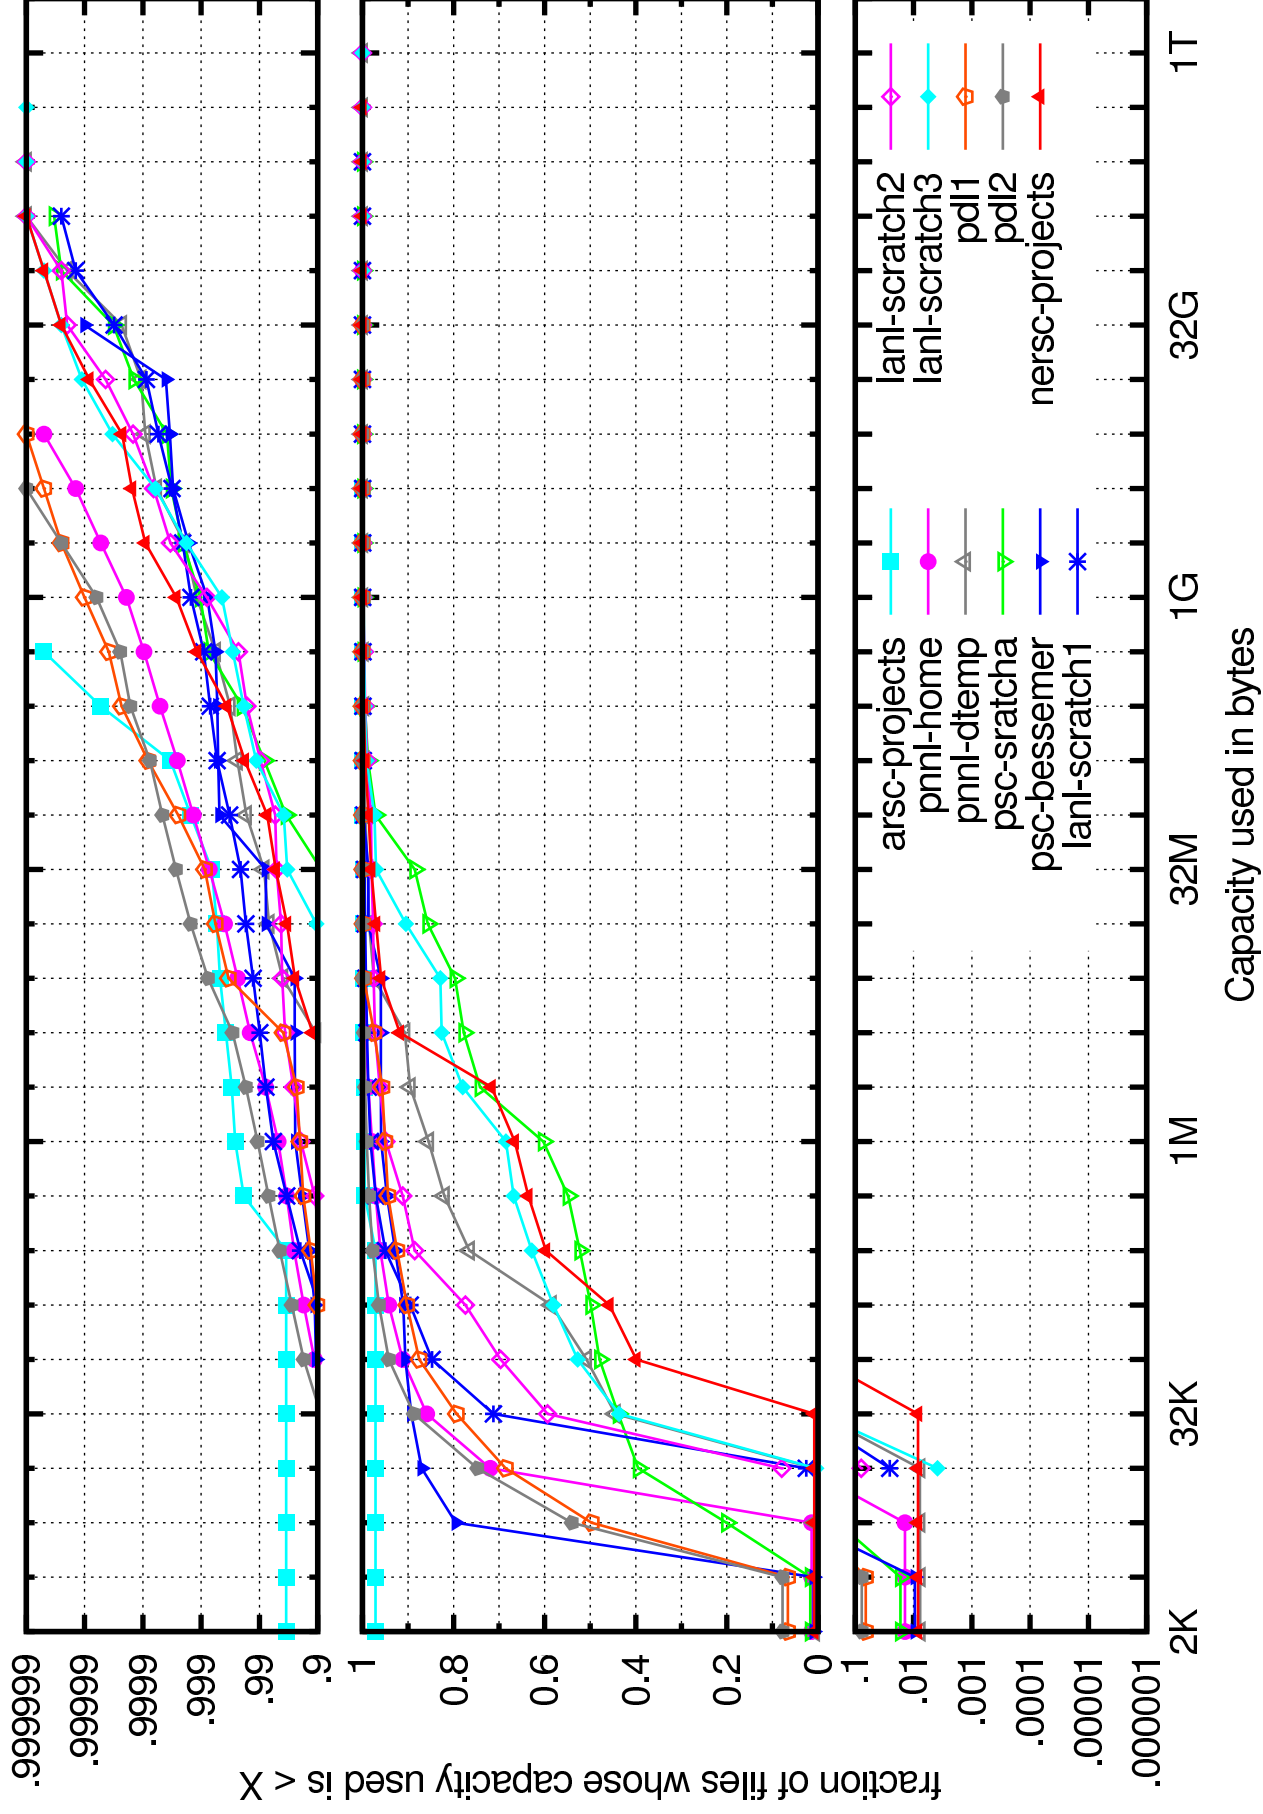

atime-bytes-cdf.eps

atime-files-cdf.epe

fraction of files whose age is less than X

1KD

32D

2D

access time in days

capused-bytes-cdf.eps

capused-files-cdf.eps

ctime-bytes-cdf.eps

file change time in days

cftime-files-cdf.eps

File change time in days

dirents-entries-cdf.eps

dirkb-bytes-cdf.eps

filesize-bytes-cdf.eps