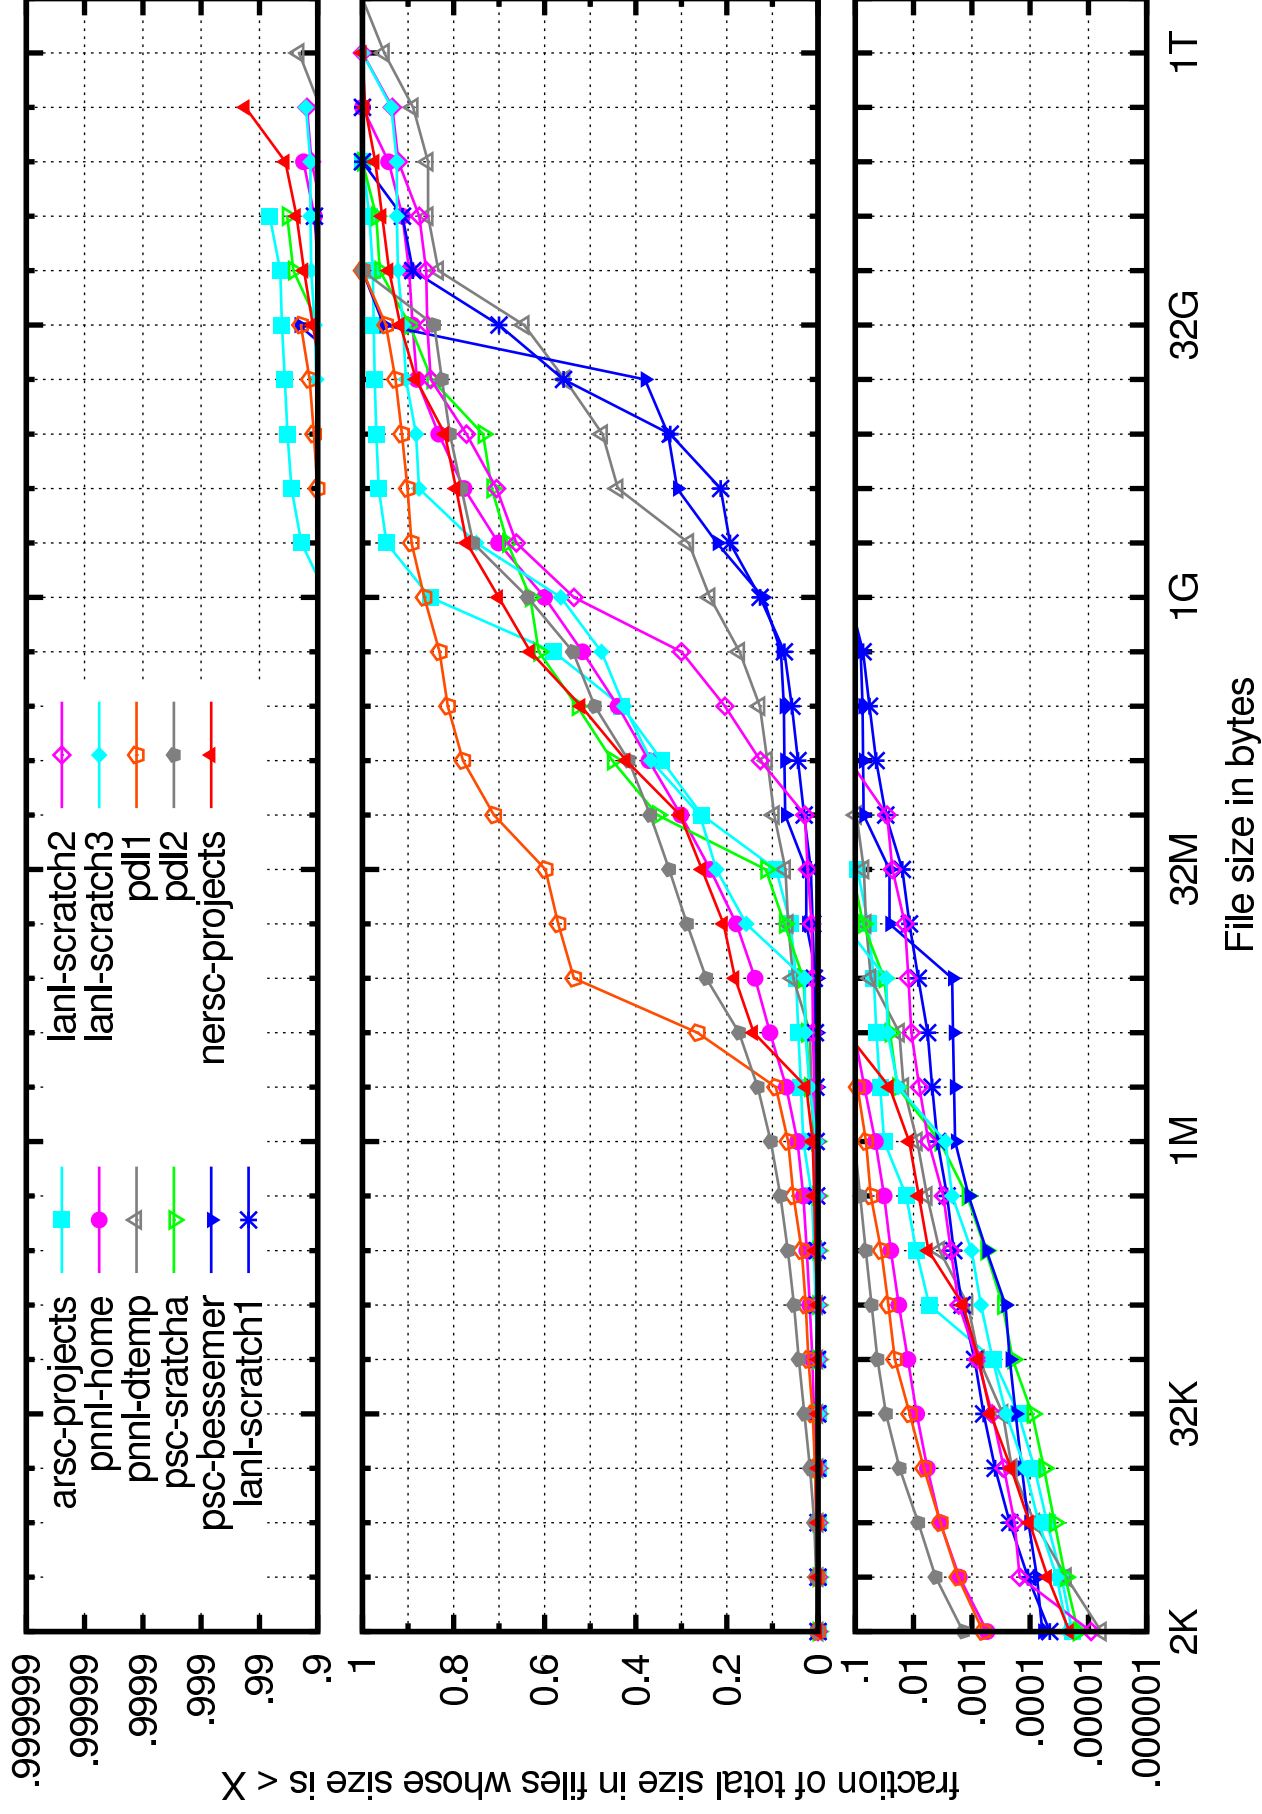

atime-bytes-cdf.eps

atime-files-cdf.epe

fraction of files whose age is less than X

1KD

32D

2D

access time in days

capused-bytes-cdf.eps

capused-files-cdf.eps

ctime-bytes-cdf.eps

file change time in days

cftime-files-cdf.eps

File change time in days

dirents-entries-cdf.eps

dirkb-bytes-cdf.eps

filesize-bytes-cdf.eps